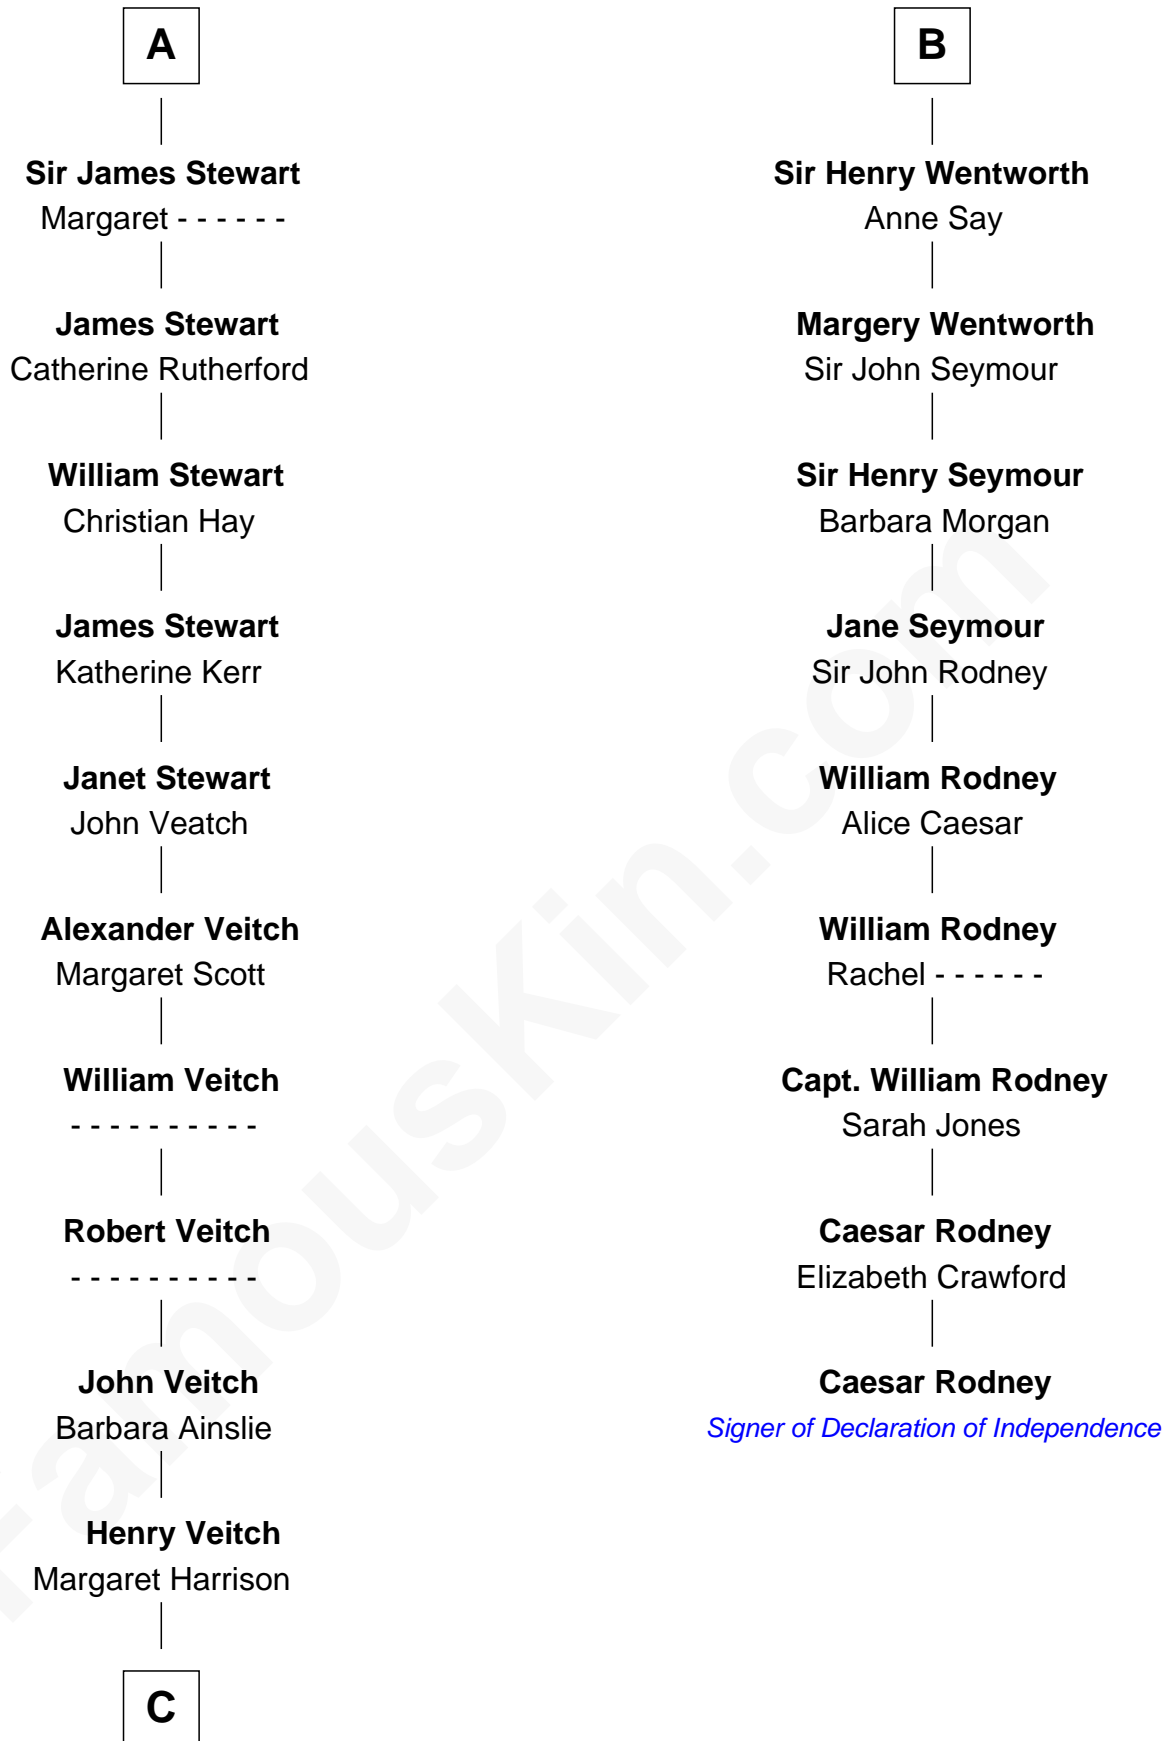

FamousKin.com

Relationship Chart of Noel Coward

Playwright, Actor, and Songwriter

15th cousin 4 times removed of

Caesar Rodney

Signer of the Declaration of Independence

C

Henry Gordon Veitch

Mary Kathleen Synch

Violet Agnes Veitch

Arthur Sabin Coward

Noel Coward

Playwright, Actor, and Songwriter

FamousKin.com