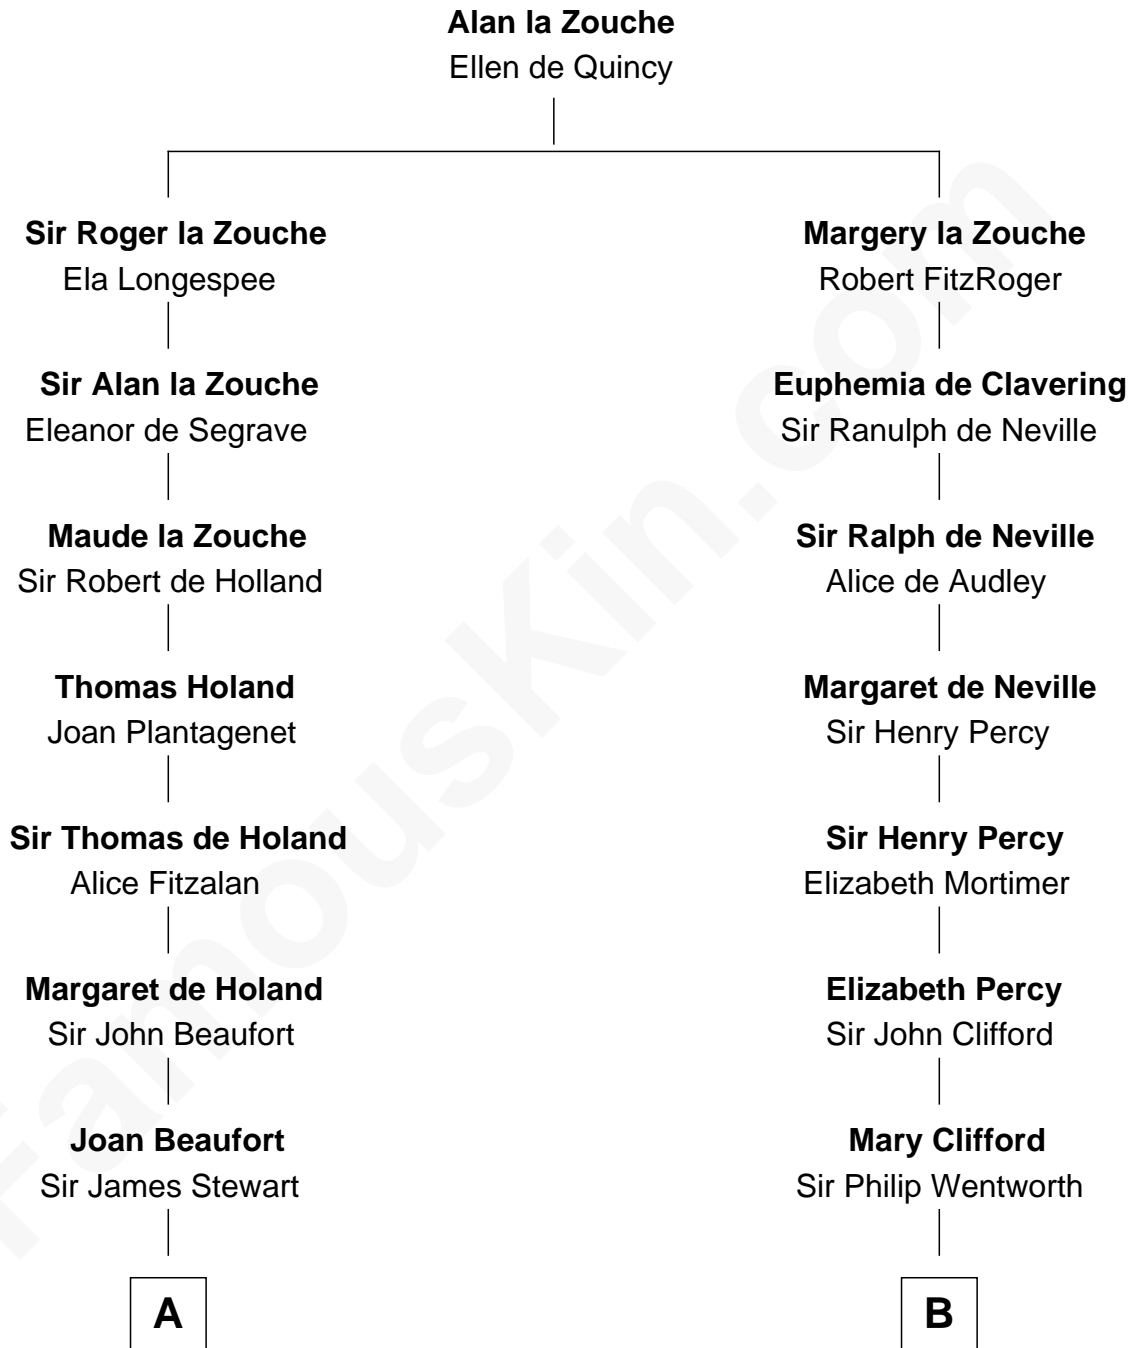

FamousKin.com

Relationship Chart of Noel Coward

Playwright, Actor, and Songwriter

15th cousin 4 times removed of

Caesar Rodney

Signer of the Declaration of Independence

C

Henry Gordon Veitch

Mary Kathleen Synch

Violet Agnes Veitch

Arthur Sabin Coward

Noel Coward

Playwright, Actor, and Songwriter

FamousKin.com