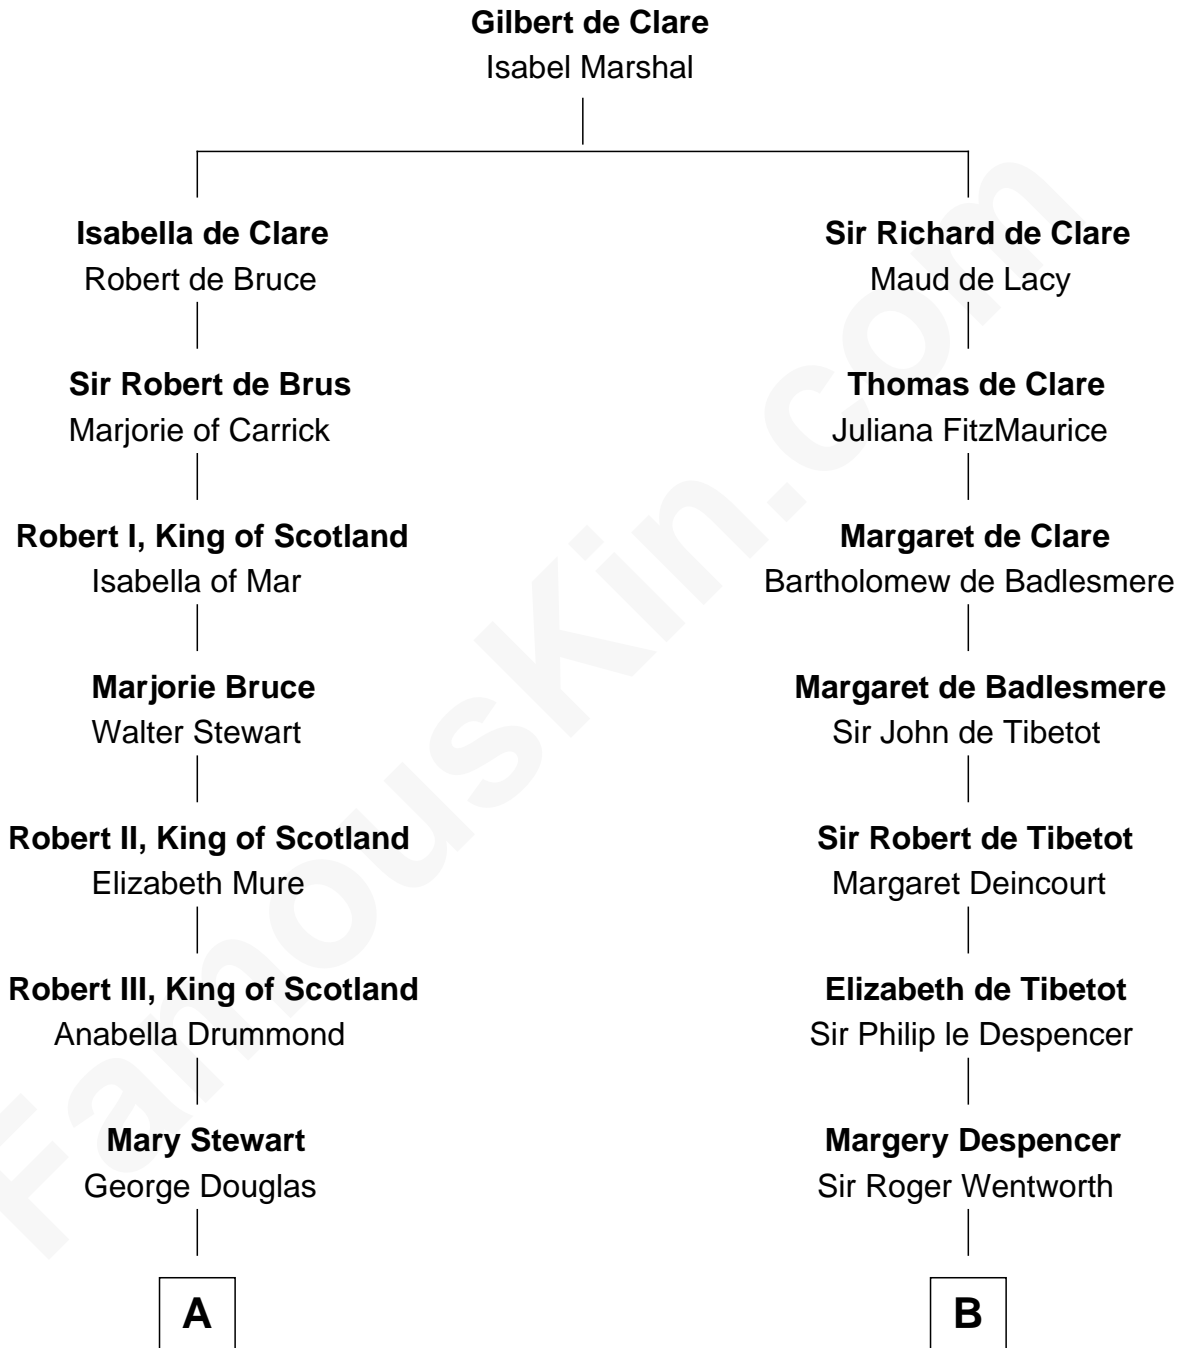

FamousKin.com

Relationship Chart of Noel Coward

Playwright, Actor, and Songwriter

16th cousin 4 times removed of

Caesar Rodney

Signer of the Declaration of Independence

C

Henry Veitch
Margaret Harrison

Henry Gordon Veitch
Mary Kathleen Synch

Violet Agnes Veitch
Arthur Sabin Coward

Noel Coward
Playwright, Actor, and Songwriter

FamousKin.com