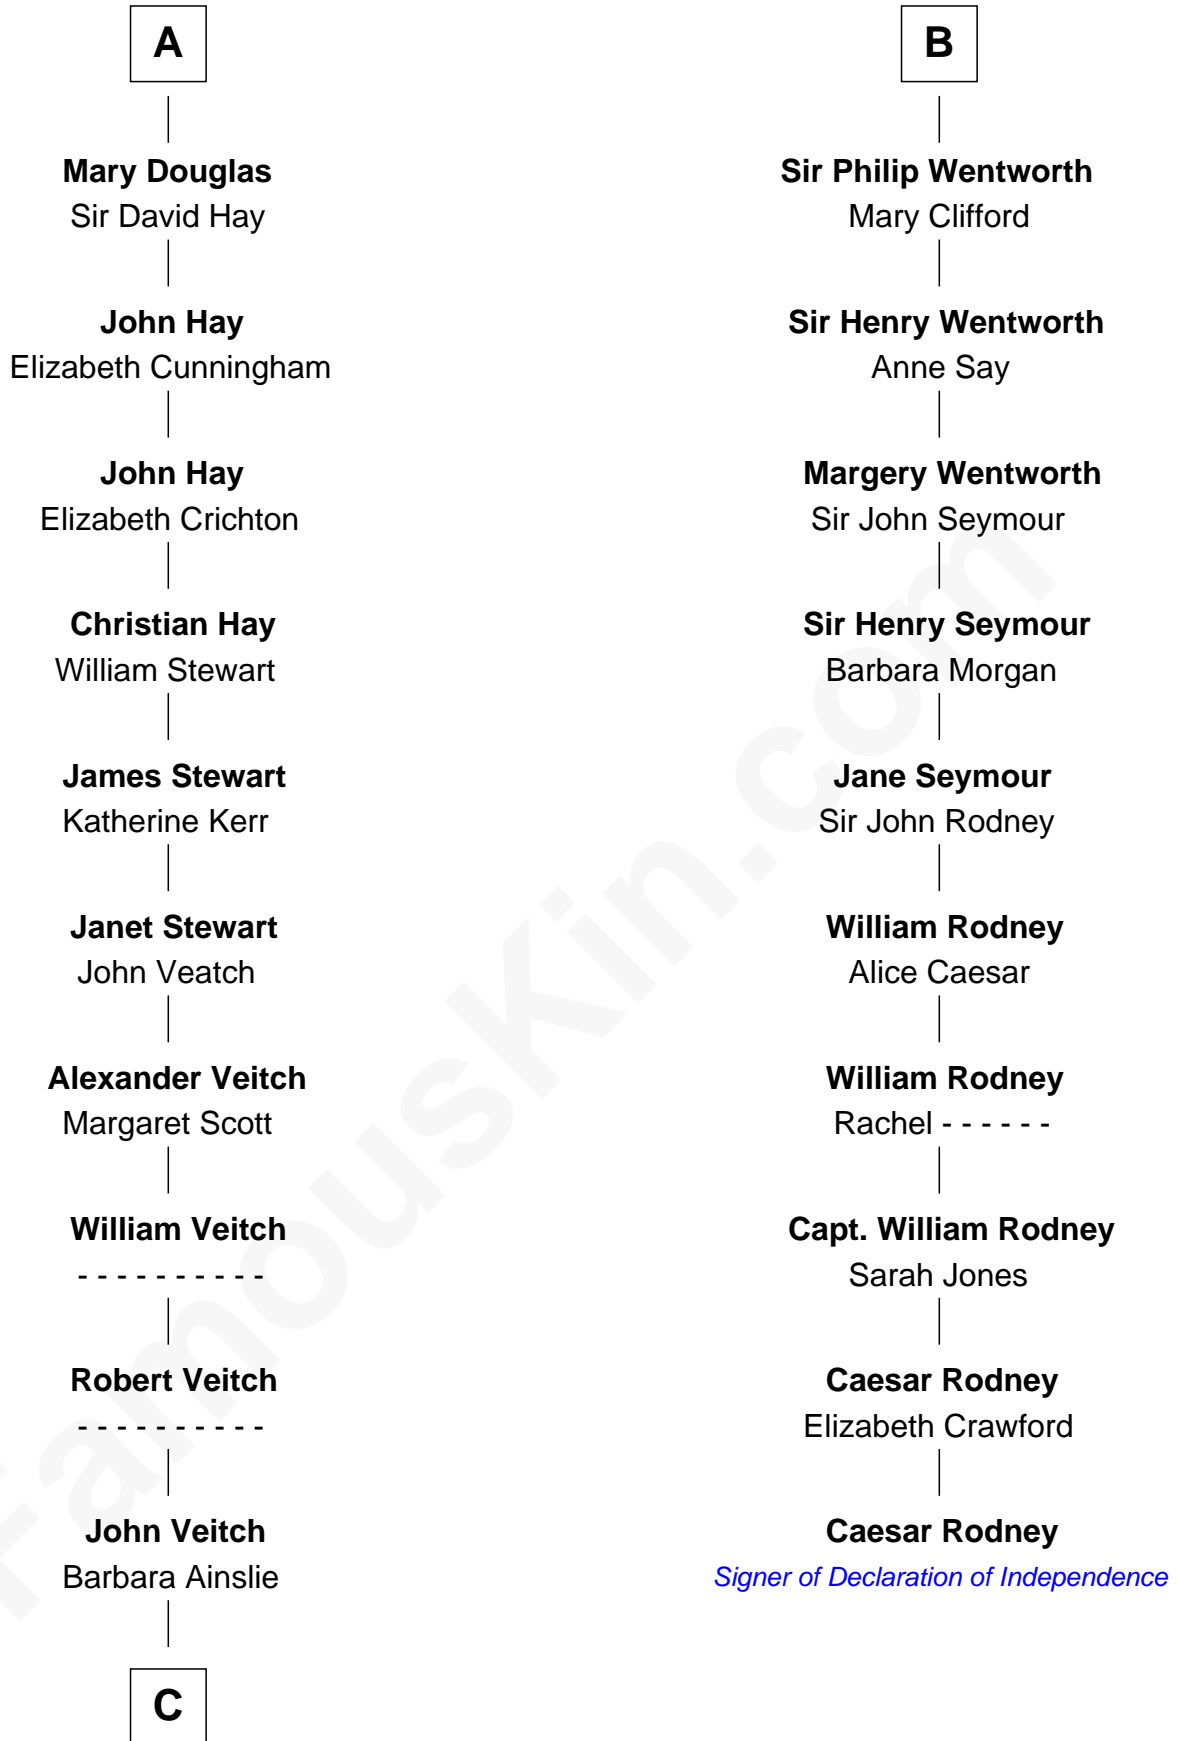

FamousKin.com

Relationship Chart of Noel Coward

Playwright, Actor, and Songwriter

16th cousin 4 times removed of

Caesar Rodney

Signer of the Declaration of Independence

C

Henry Veitch
Margaret Harrison

Henry Gordon Veitch
Mary Kathleen Synch

Violet Agnes Veitch
Arthur Sabin Coward

Noel Coward
Playwright, Actor, and Songwriter

FamousKin.com