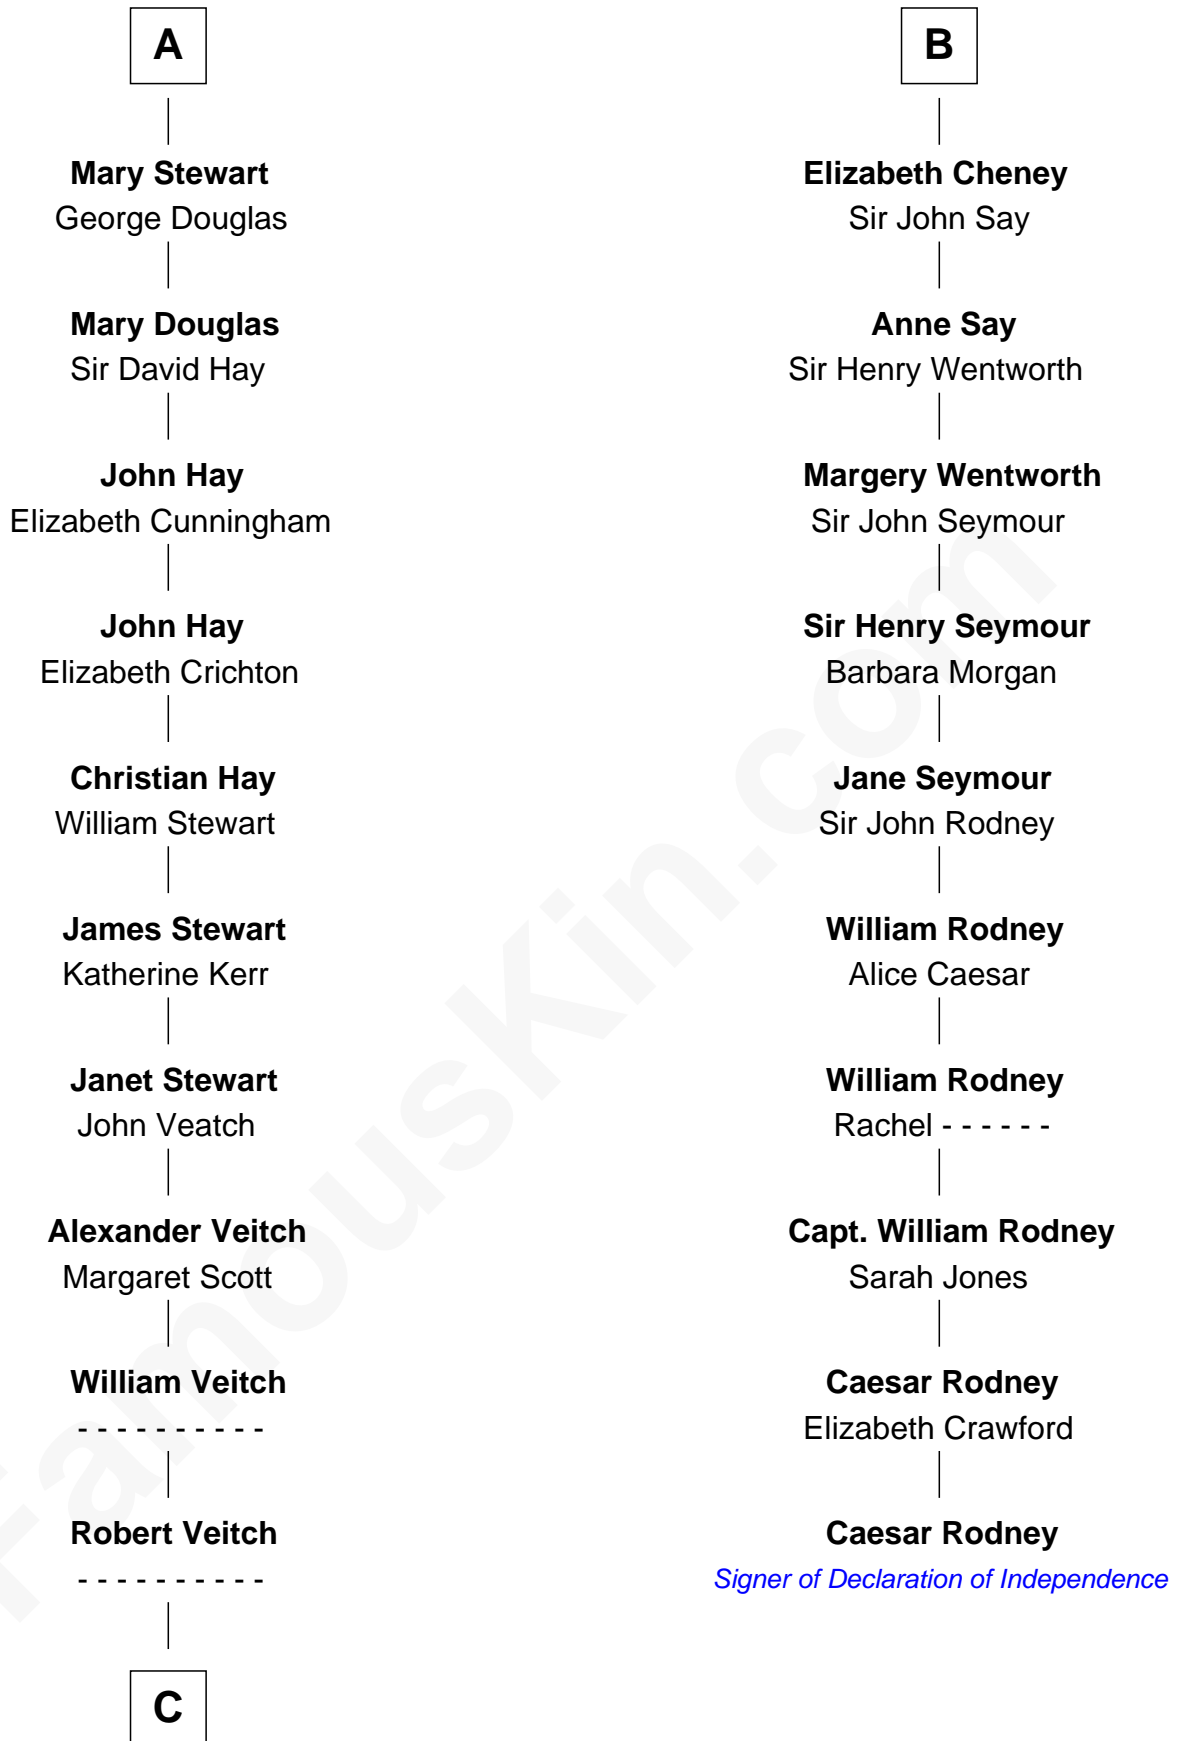

FamousKin.com

Relationship Chart of Noel Coward

Playwright, Actor, and Songwriter

16th cousin 5 times removed of

Caesar Rodney

Signer of the Declaration of Independence

C

—
John Veitch

Barbara Ainslie

—
Henry Veitch

Margaret Harrison

—
Henry Gordon Veitch

Mary Kathleen Synch

—
Violet Agnes Veitch

Arthur Sabin Coward

—
Noel Coward