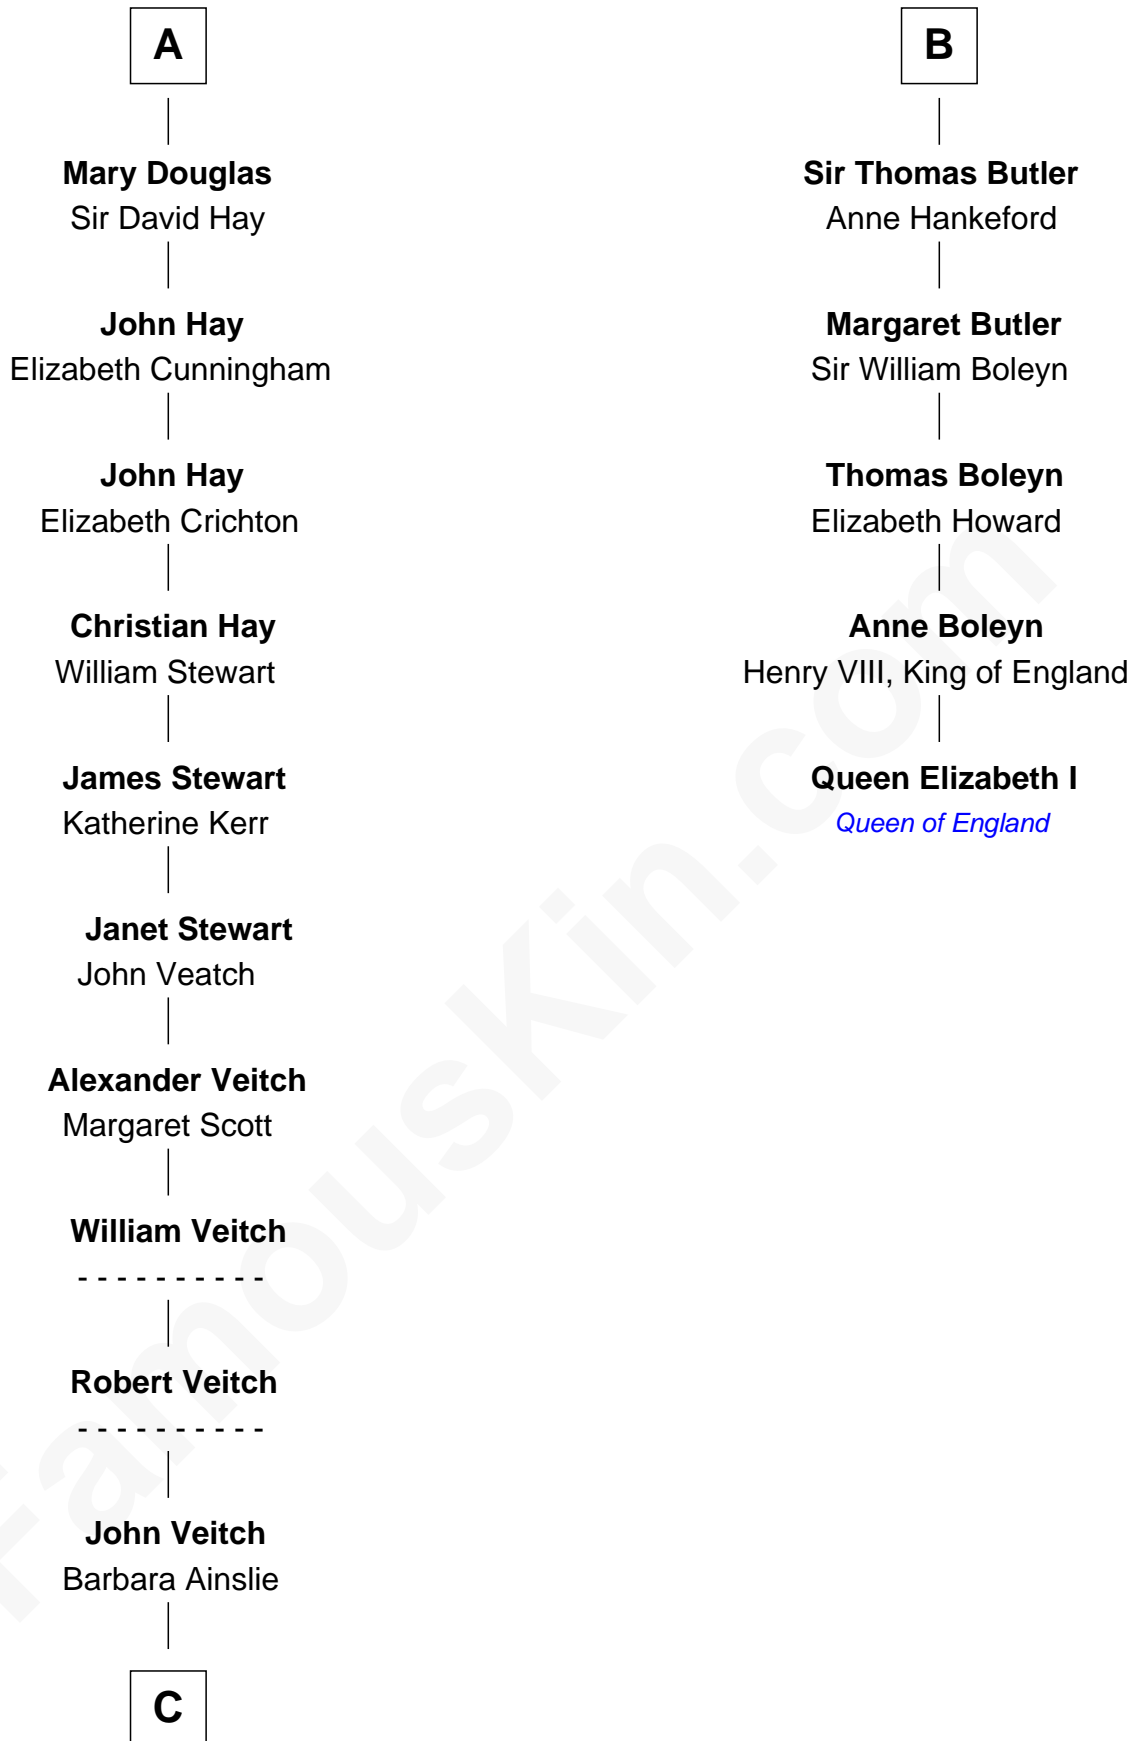

## Relationship Chart of

### Noel Coward

*Playwright, Actor, and Songwriter*

11th cousin 9 times removed of

### Queen Elizabeth I

*Queen of England*

**C**

Henry Veitch  
Margaret Harrison

Henry Gordon Veitch  
Mary Kathleen Synch

Violet Agnes Veitch  
Arthur Sabin Coward

Noel Coward  
*Playwright, Actor, and Songwriter*