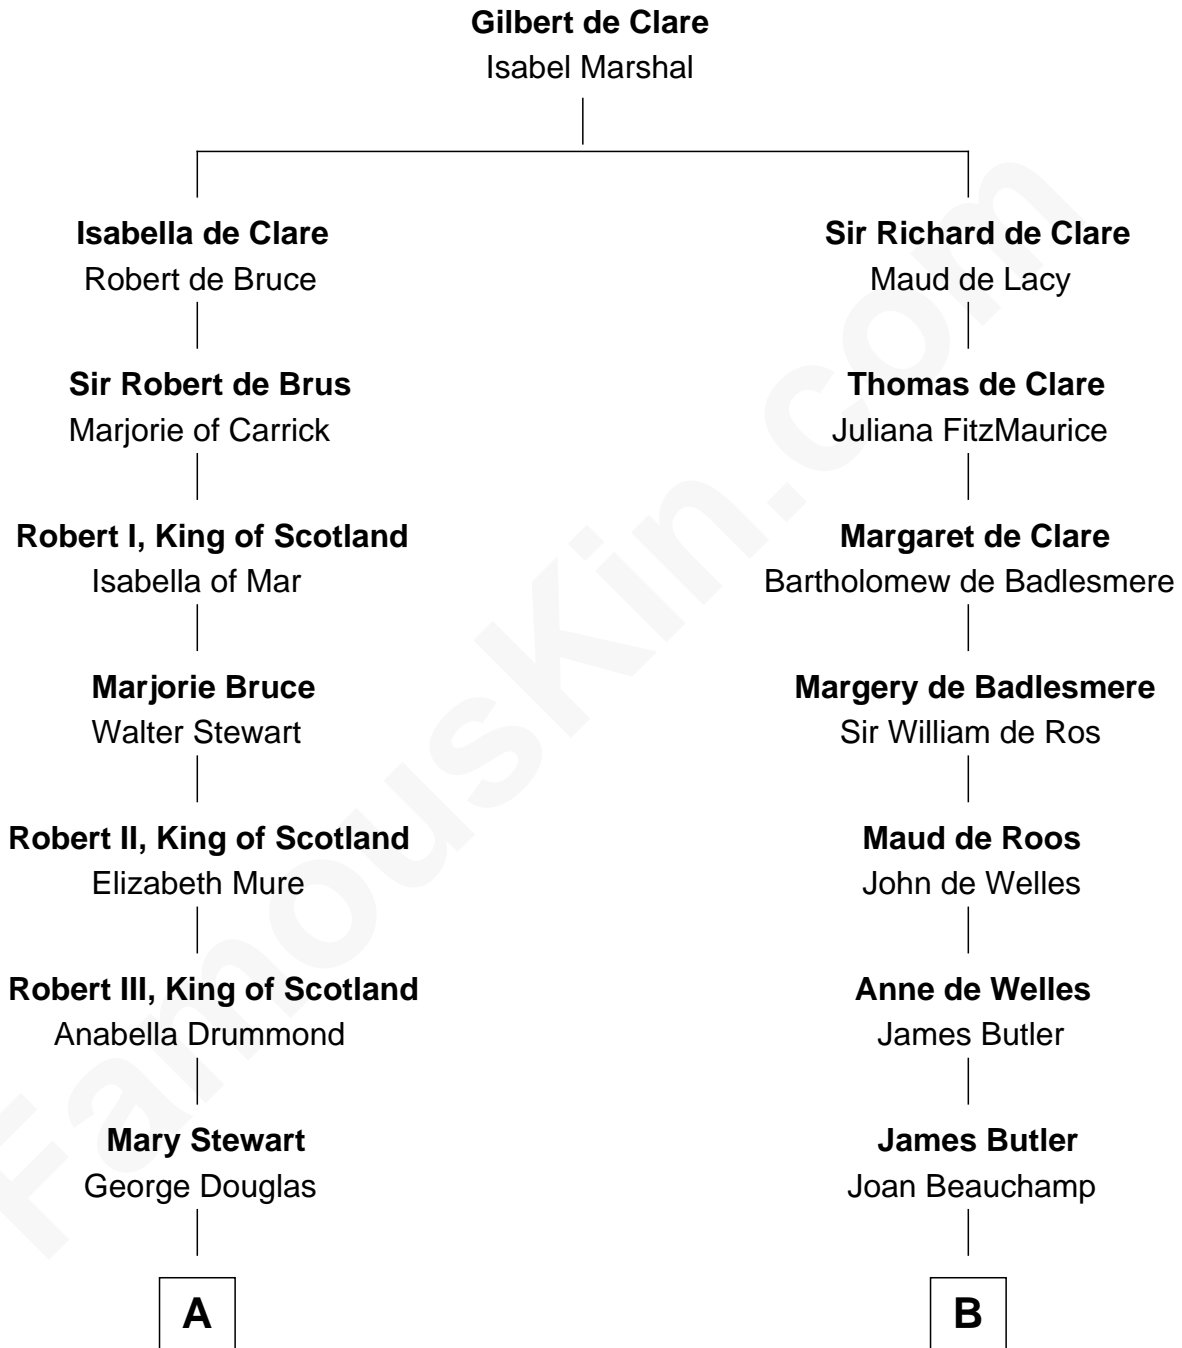

## Relationship Chart of

### Noel Coward

*Playwright, Actor, and Songwriter*

11th cousin 9 times removed of

### Queen Elizabeth I

*Queen of England*

**C**

Henry Veitch  
Margaret Harrison

Henry Gordon Veitch  
Mary Kathleen Synch

Violet Agnes Veitch  
Arthur Sabin Coward

Noel Coward  
*Playwright, Actor, and Songwriter*