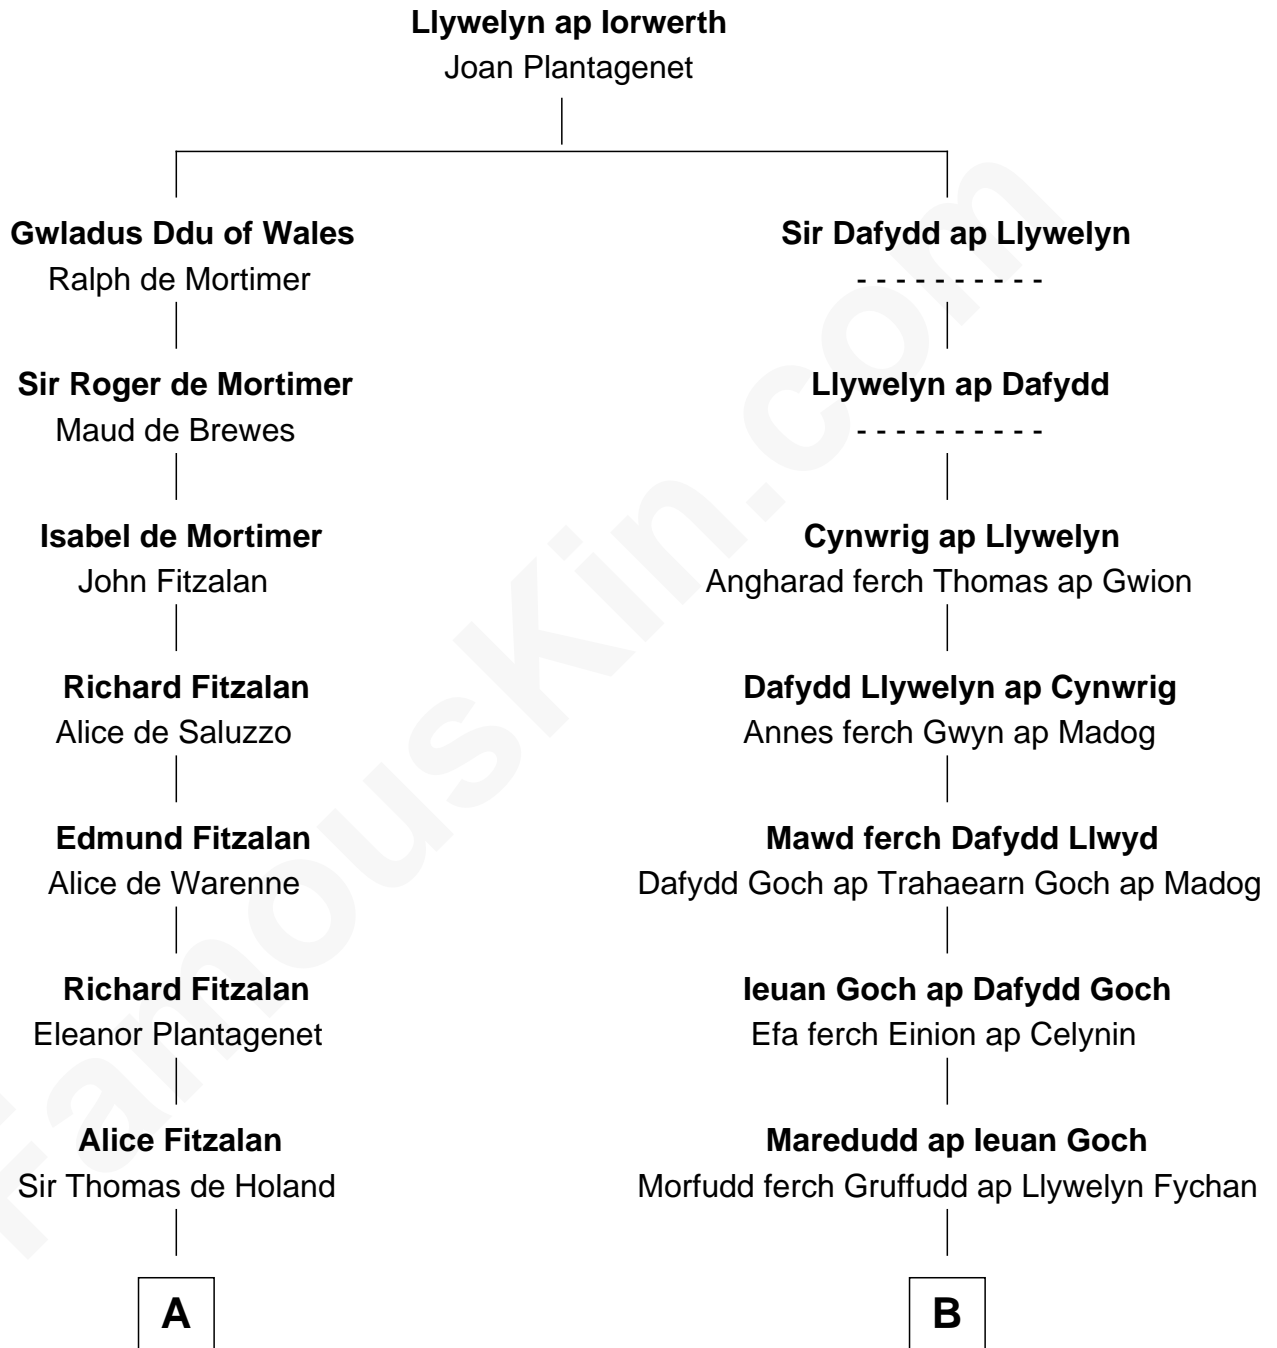

FamousKin.com

Relationship Chart of

Noel Coward

Playwright, Actor, and Songwriter

16th cousin 5 times removed of

Elihu Yale

Benefactor and Namesake of Yale College