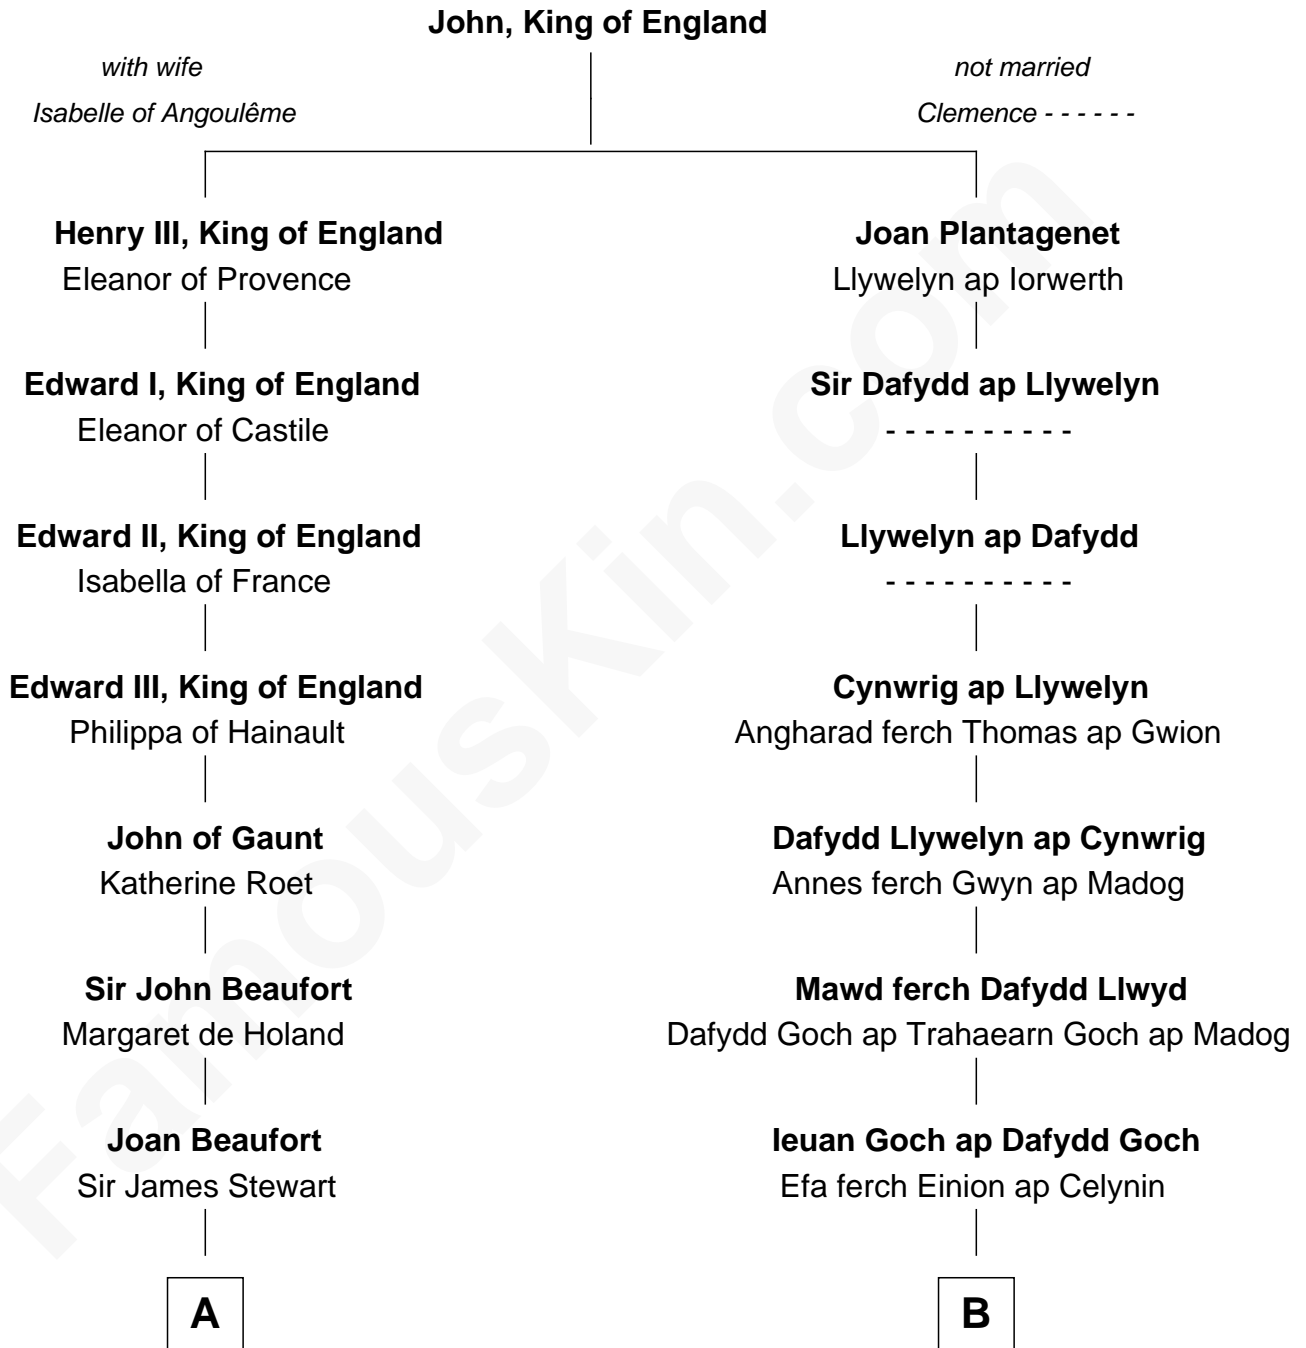

FamousKin.com Relationship Chart of

Noel Coward

Playwright, Actor, and Songwriter

17th cousin 2 times removed of

Elihu Yale

Benefactor and Namesake of Yale College

C

Henry Gordon Veitch

Mary Kathleen Synch

Violet Agnes Veitch

Arthur Sabin Coward

Noel Coward

Playwright, Actor, and Songwriter

FamousKin.com