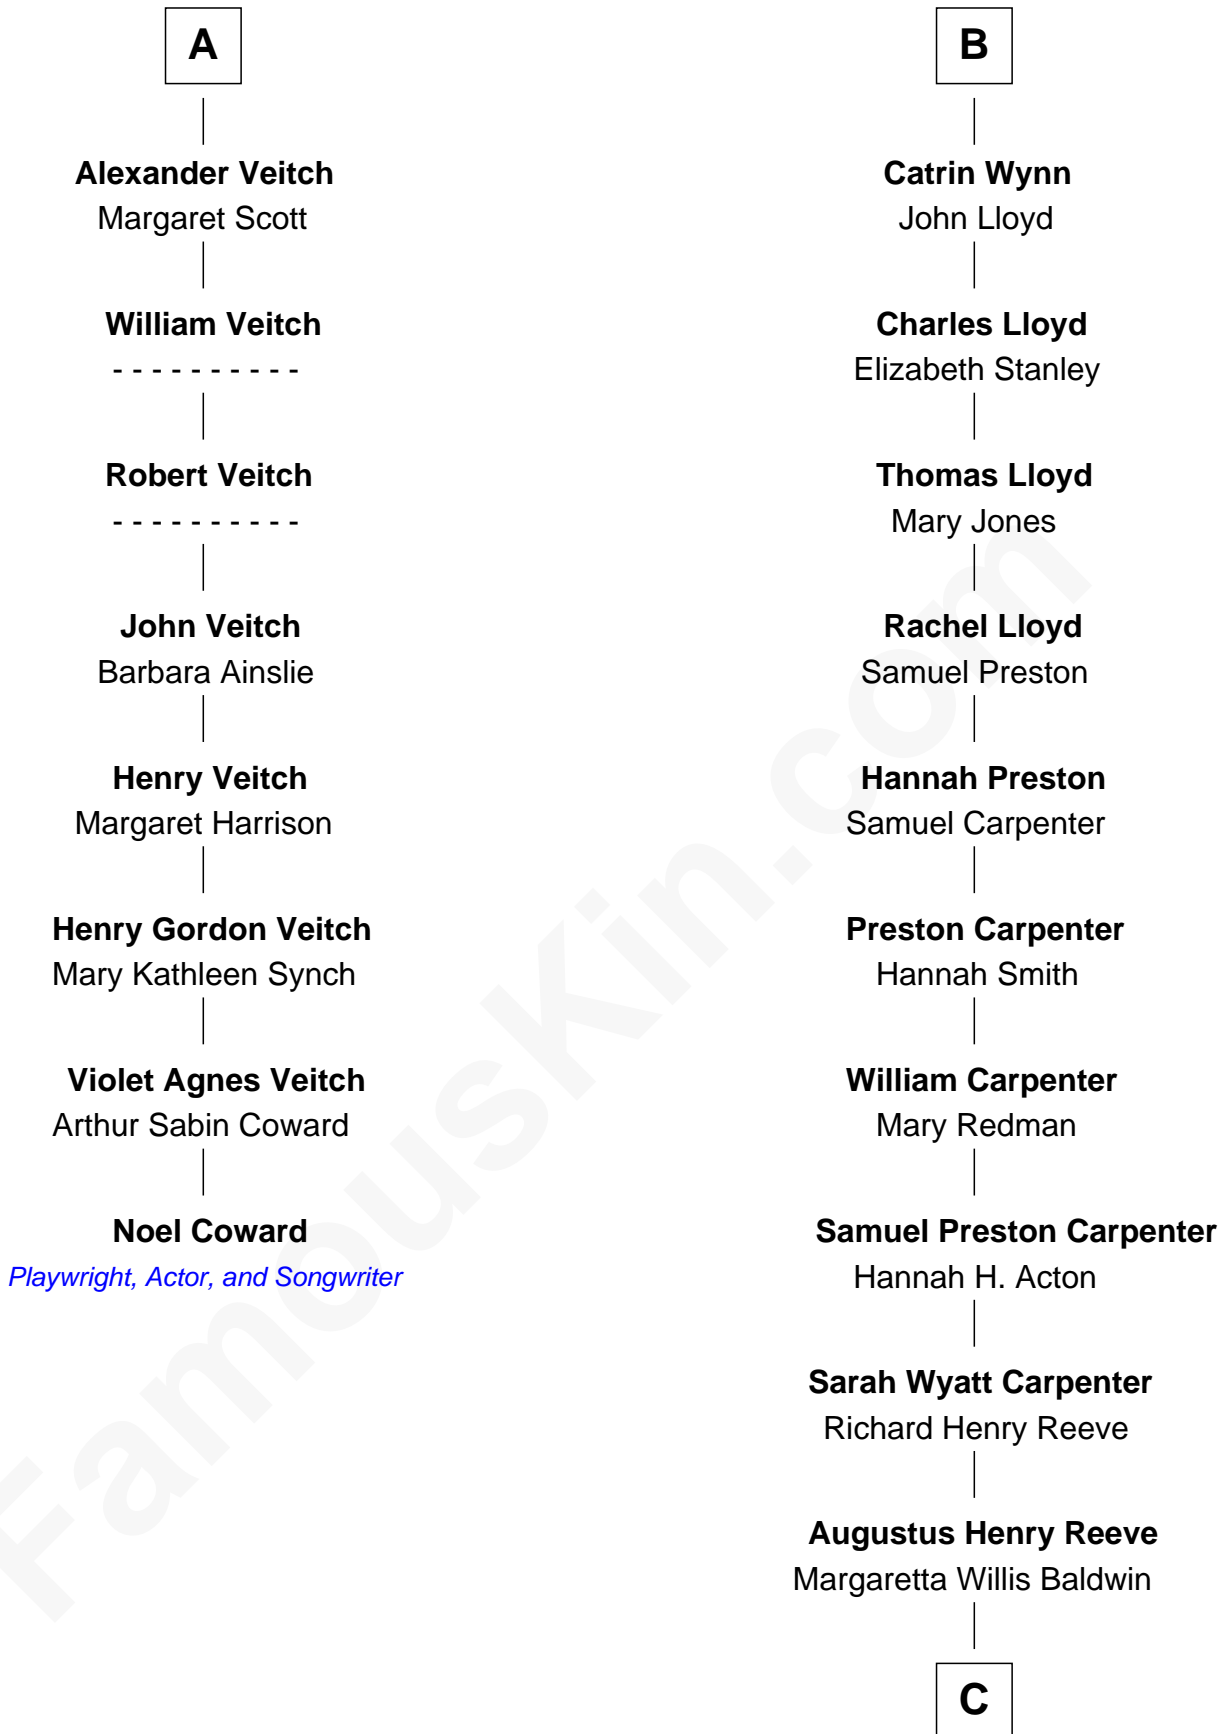

## Relationship Chart of

### Noel Coward

*Playwright, Actor, and Songwriter*

14th cousin 5 times removed of

**Christopher Reeve**  
*Movie Actor*

**C**

Richard Henry Reeve

Anne Conrad D'Olier

Franklin D'Olier Reeve