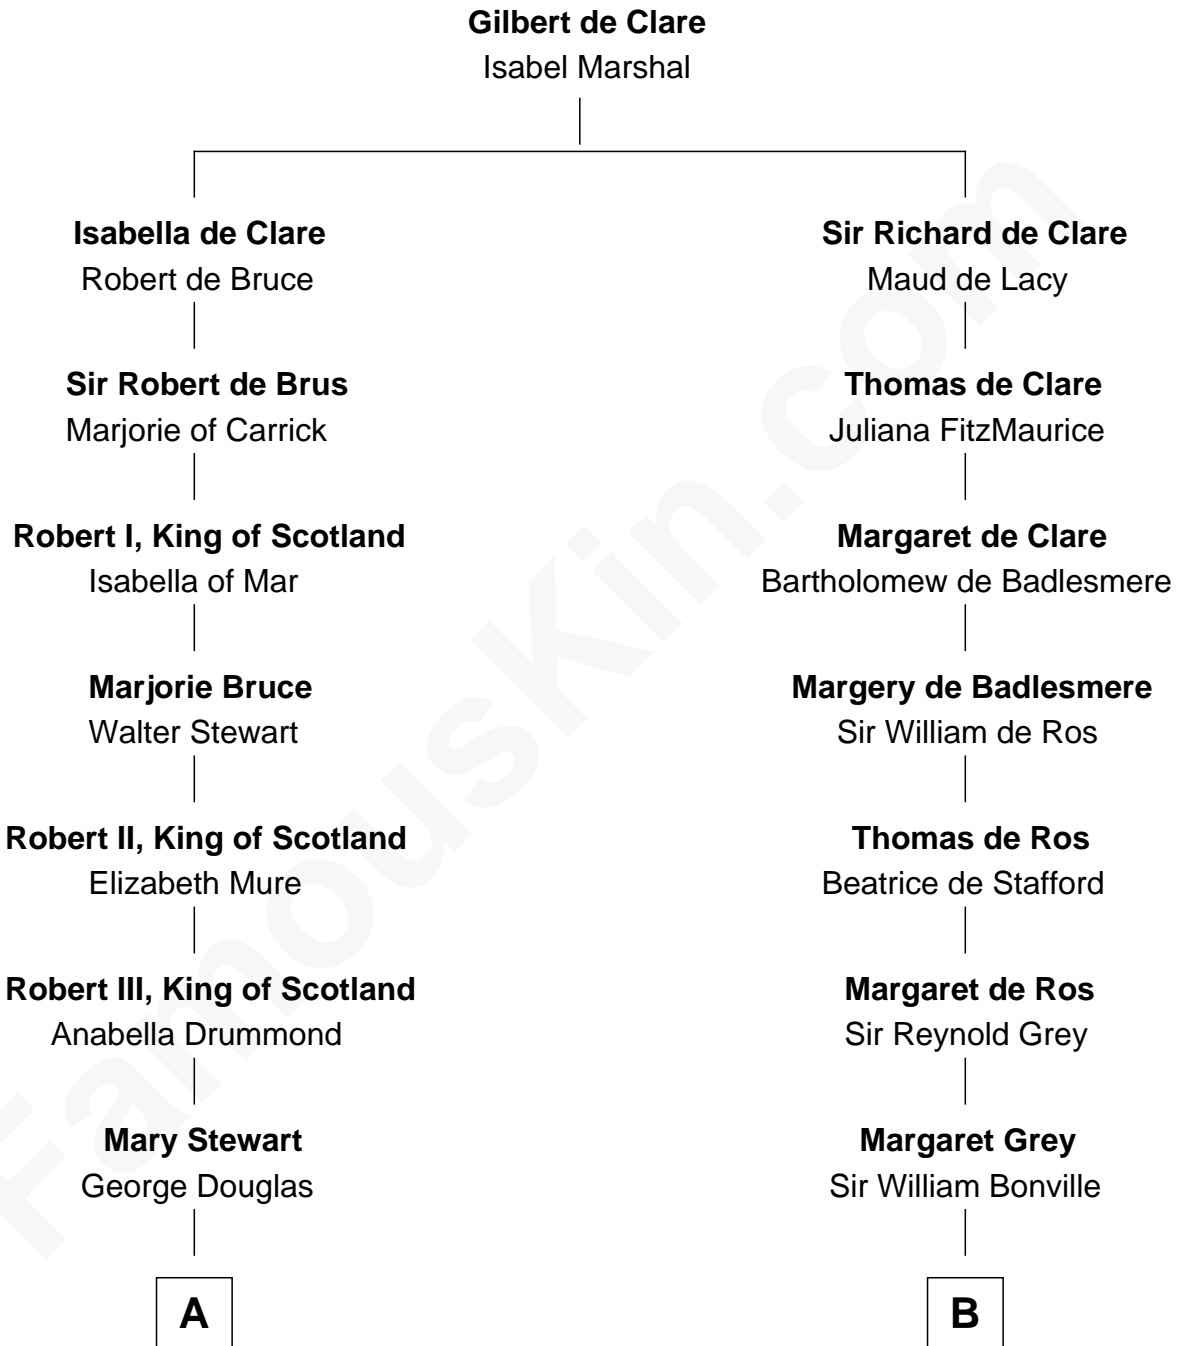

FamousKin.com

Relationship Chart of

Noel Coward

Playwright, Actor, and Songwriter

20th cousin 1 time removed of

Colonel Robert Gould Shaw

U.S. Civil War leader of film "Glory" fame

C

Henry Veitch
Margaret Harrison

Henry Gordon Veitch
Mary Kathleen Synch

Violet Agnes Veitch
Arthur Sabin Coward

Noel Coward
Playwright, Actor, and Songwriter

D

Rev. Daniel Rogers
Elizabeth Ruggles

Sarah Rogers
Samuel Parkman

Elizabeth Willard Parkman
Robert Gould Shaw

Francis George Shaw
Sarah Blake Sturgis

Colonel Robert Gould Shaw
Main character in film "Glory"