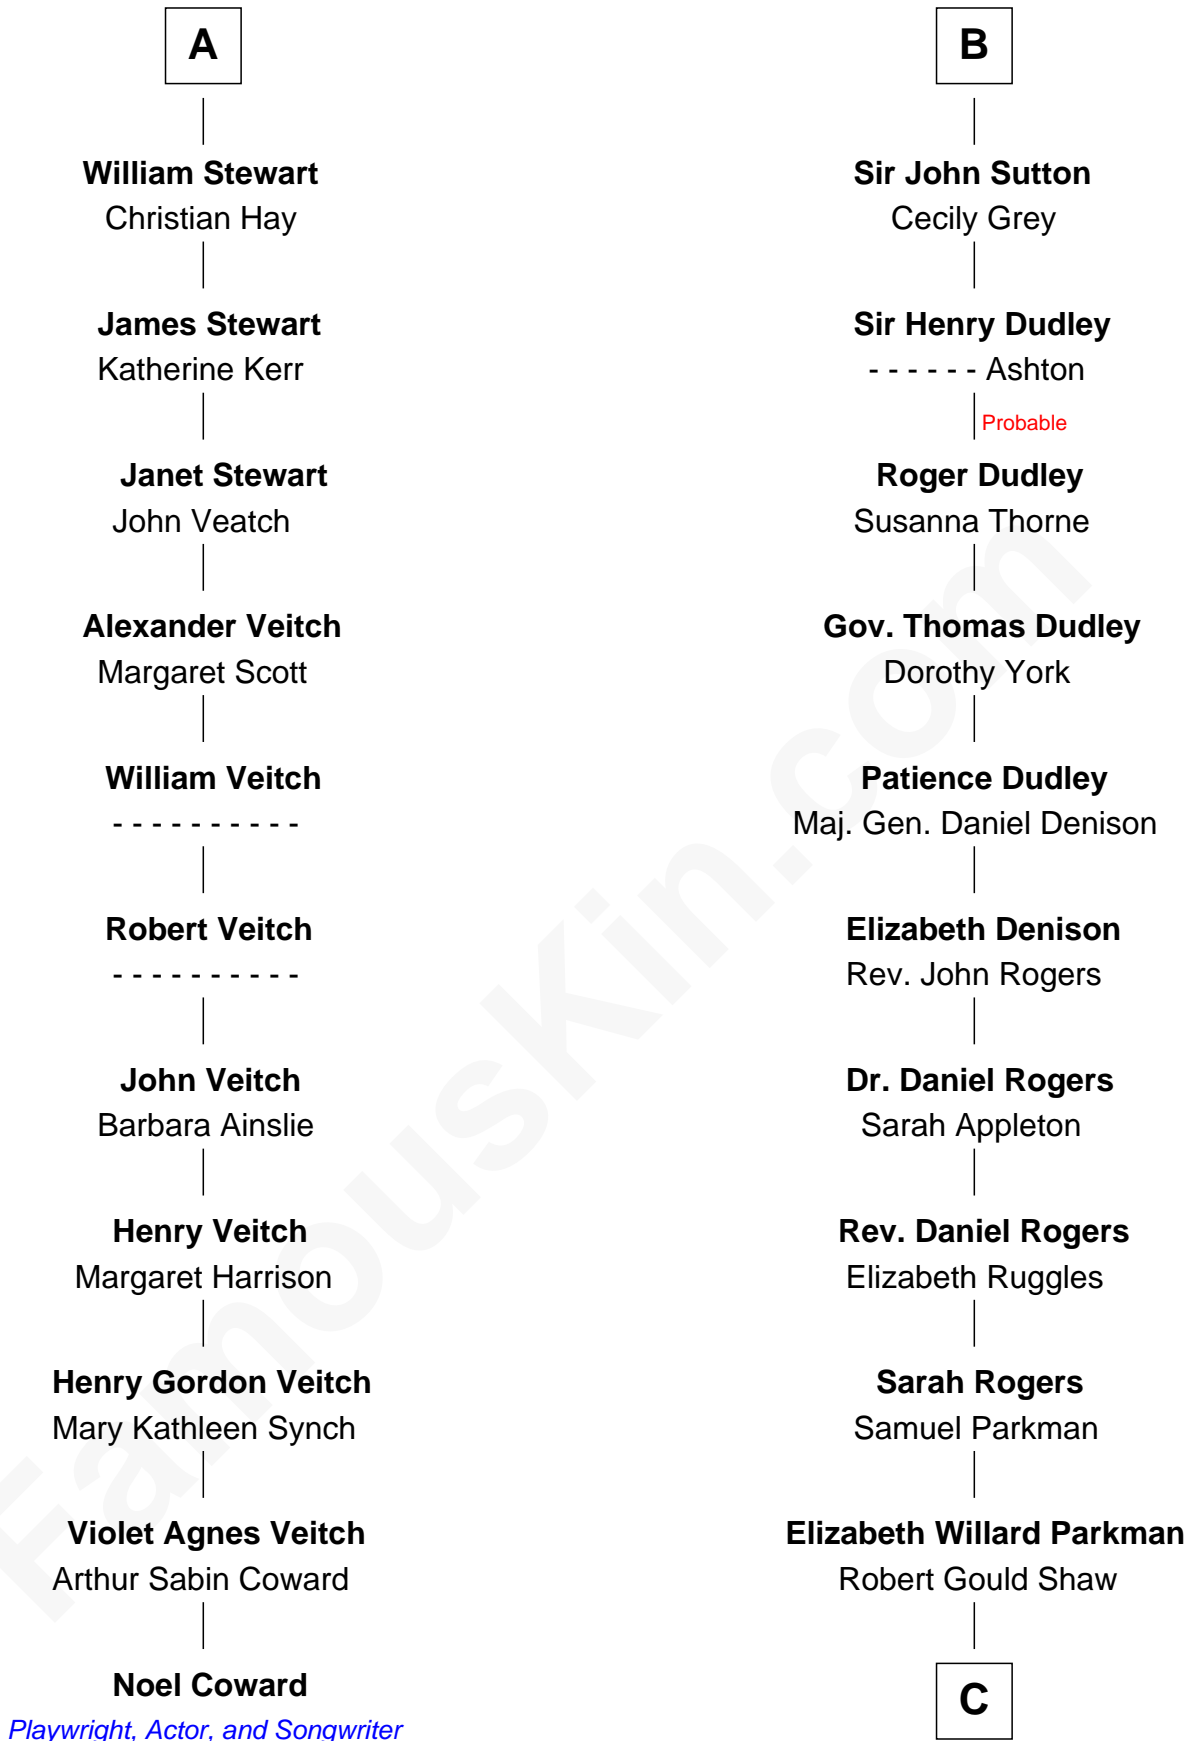

FamousKin.com

Relationship Chart of

Noel Coward

Playwright, Actor, and Songwriter

17th cousin 1 time removed of

Colonel Robert Gould Shaw

U.S. Civil War leader of film "Glory" fame

Sir Alan la Zouche
Eleanor de Segrave

C

Francis George Shaw

Sarah Blake Sturgis

Colonel Robert Gould Shaw

Main character in film "Glory"

FamousKin.com