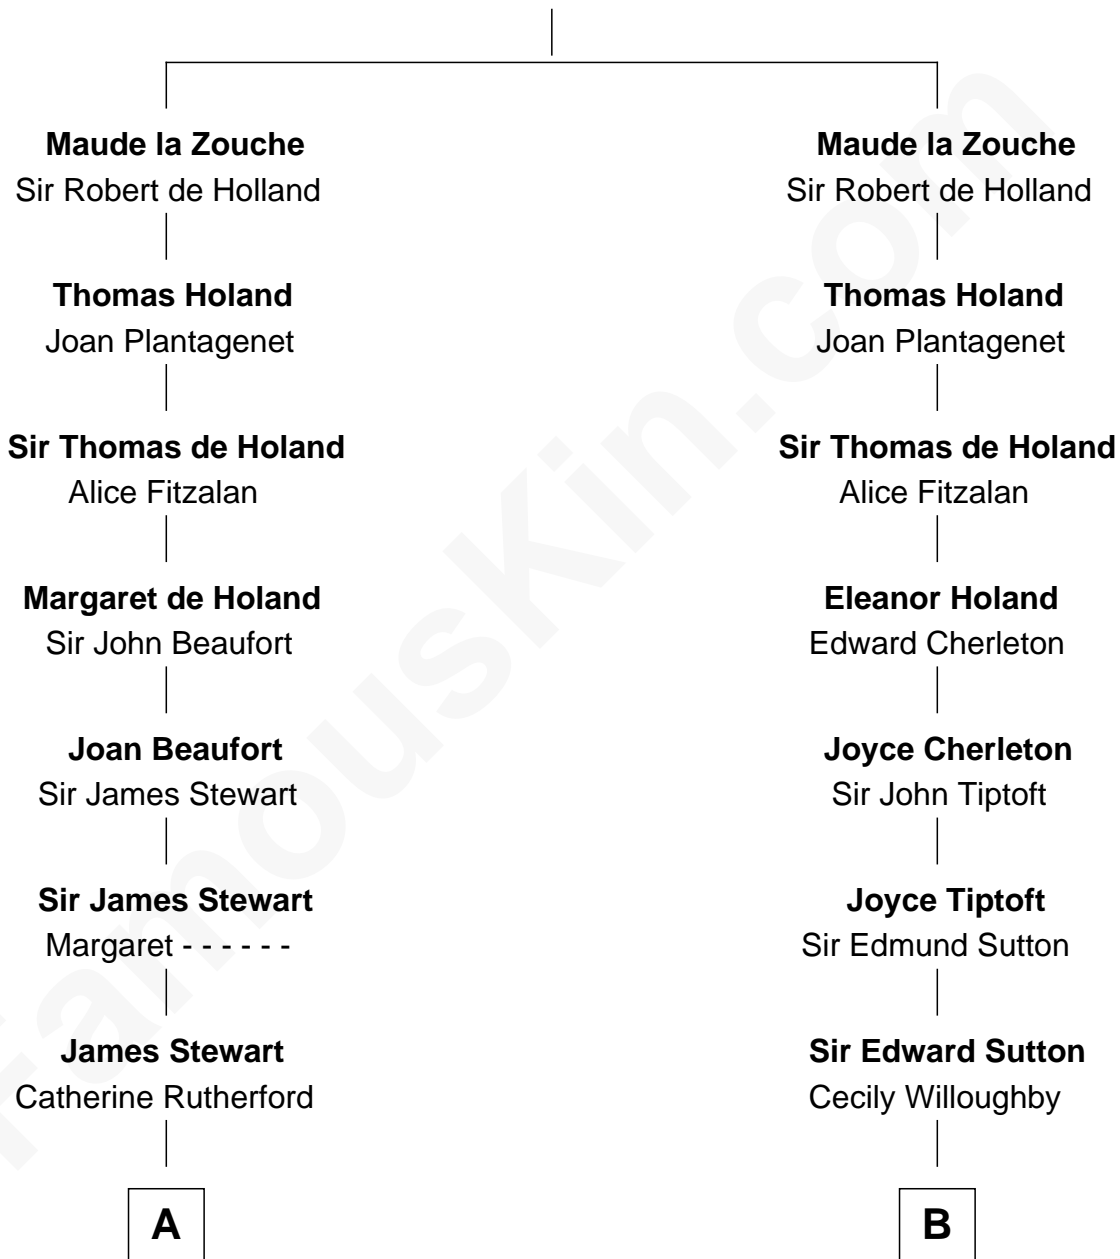

FamousKin.com

Relationship Chart of

Noel Coward

Playwright, Actor, and Songwriter

17th cousin 1 time removed of

Colonel Robert Gould Shaw

U.S. Civil War leader of film "Glory" fame

Sir Alan la Zouche
Eleanor de Segrave

C

Francis George Shaw

Sarah Blake Sturgis

Colonel Robert Gould Shaw

Main character in film "Glory"

FamousKin.com