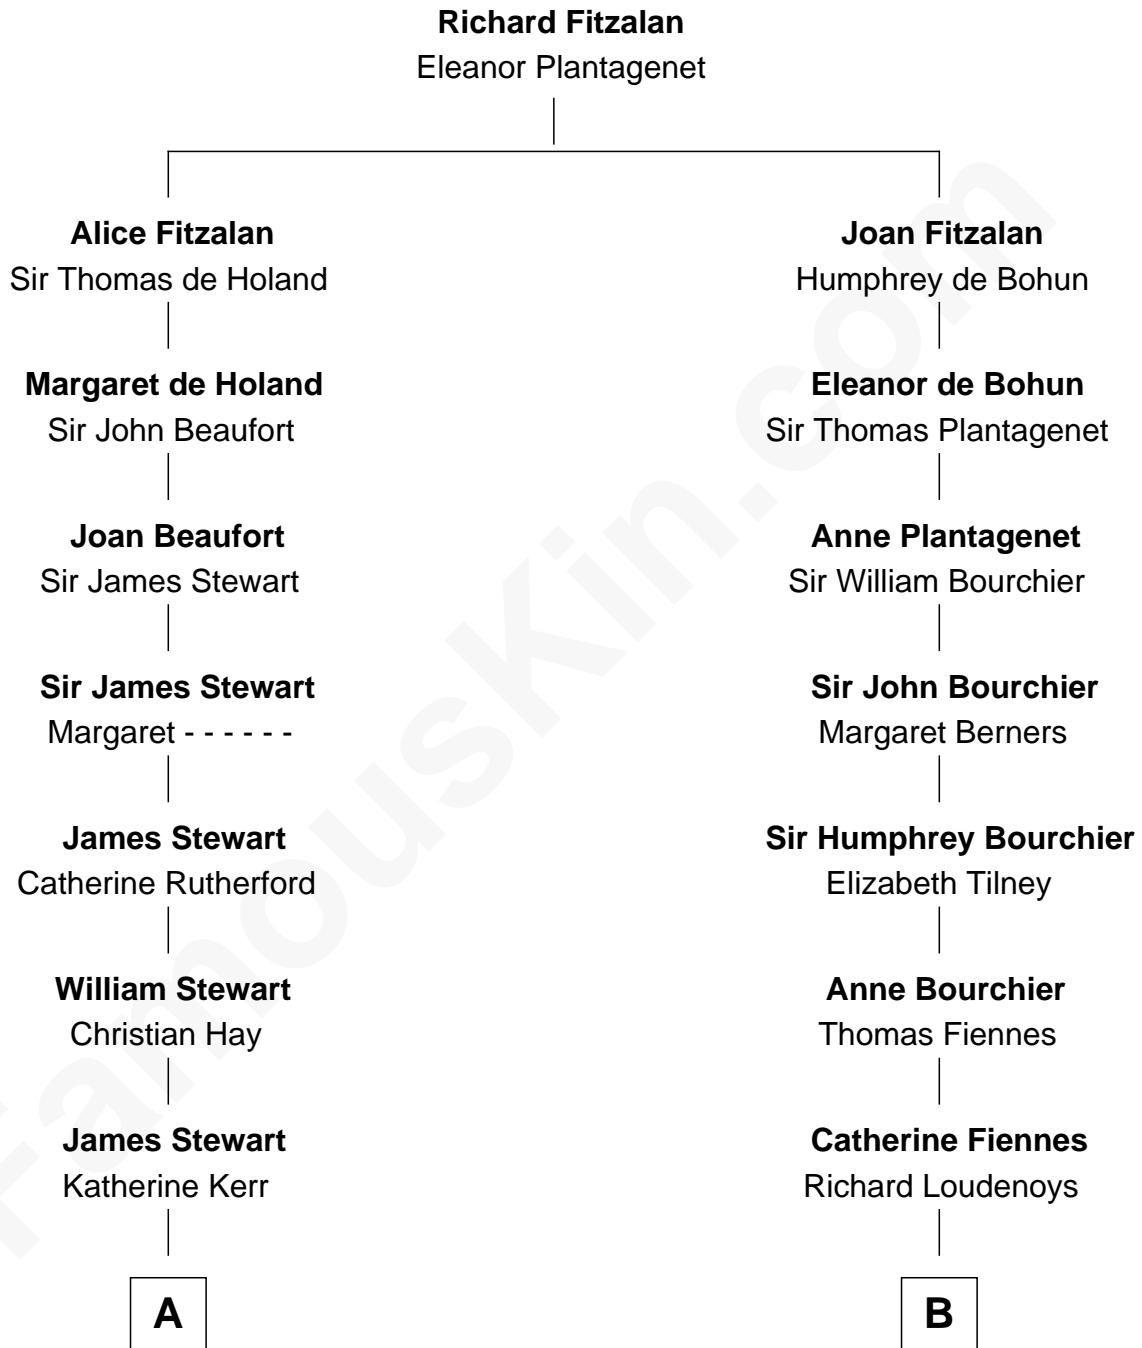

FamousKin.com

Relationship Chart of

Noel Coward

Playwright, Actor, and Songwriter

15th cousin 6 times removed of

Anne Baxter

Movie Actress

C

Rev. David Wright

Abigail Goddard

William Carey Wright

Anna Lloyd Jones

Frank Lloyd Wright

Catherine L. Tobin

Catherine Dorothy Wright

Kenneth Stuart Baxter