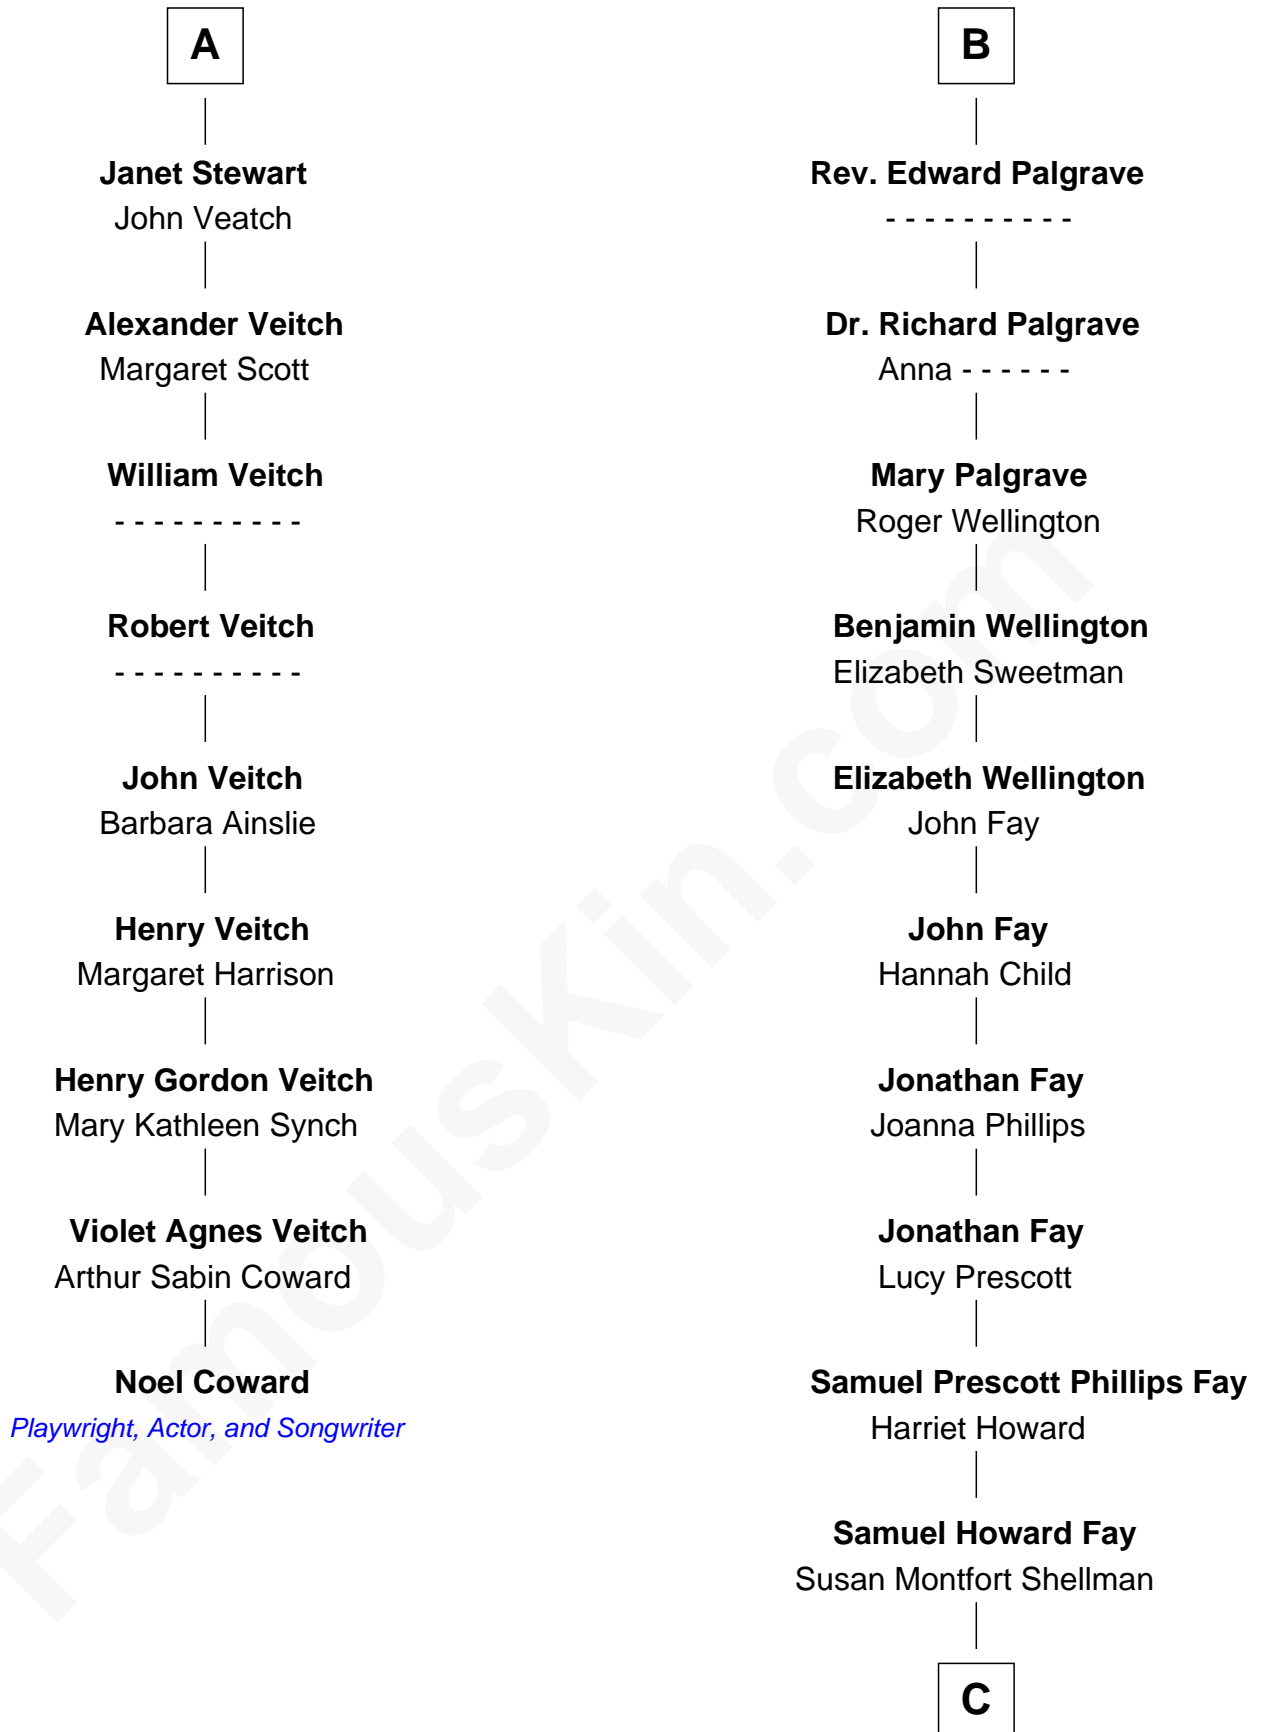

FamousKin.com

Relationship Chart of

Noel Coward

Playwright, Actor, and Songwriter

15th cousin 5 times removed of

George H. W. Bush
41st U.S. President

C

Harriet Eleanor Fay
Rev. James Smith Bush

Samuel Prescott Bush
Flora Sheldon

Prescott Sheldon Bush
Dorothy Wear Walker

George H. W. Bush
41st U.S. President

FamousKin.com