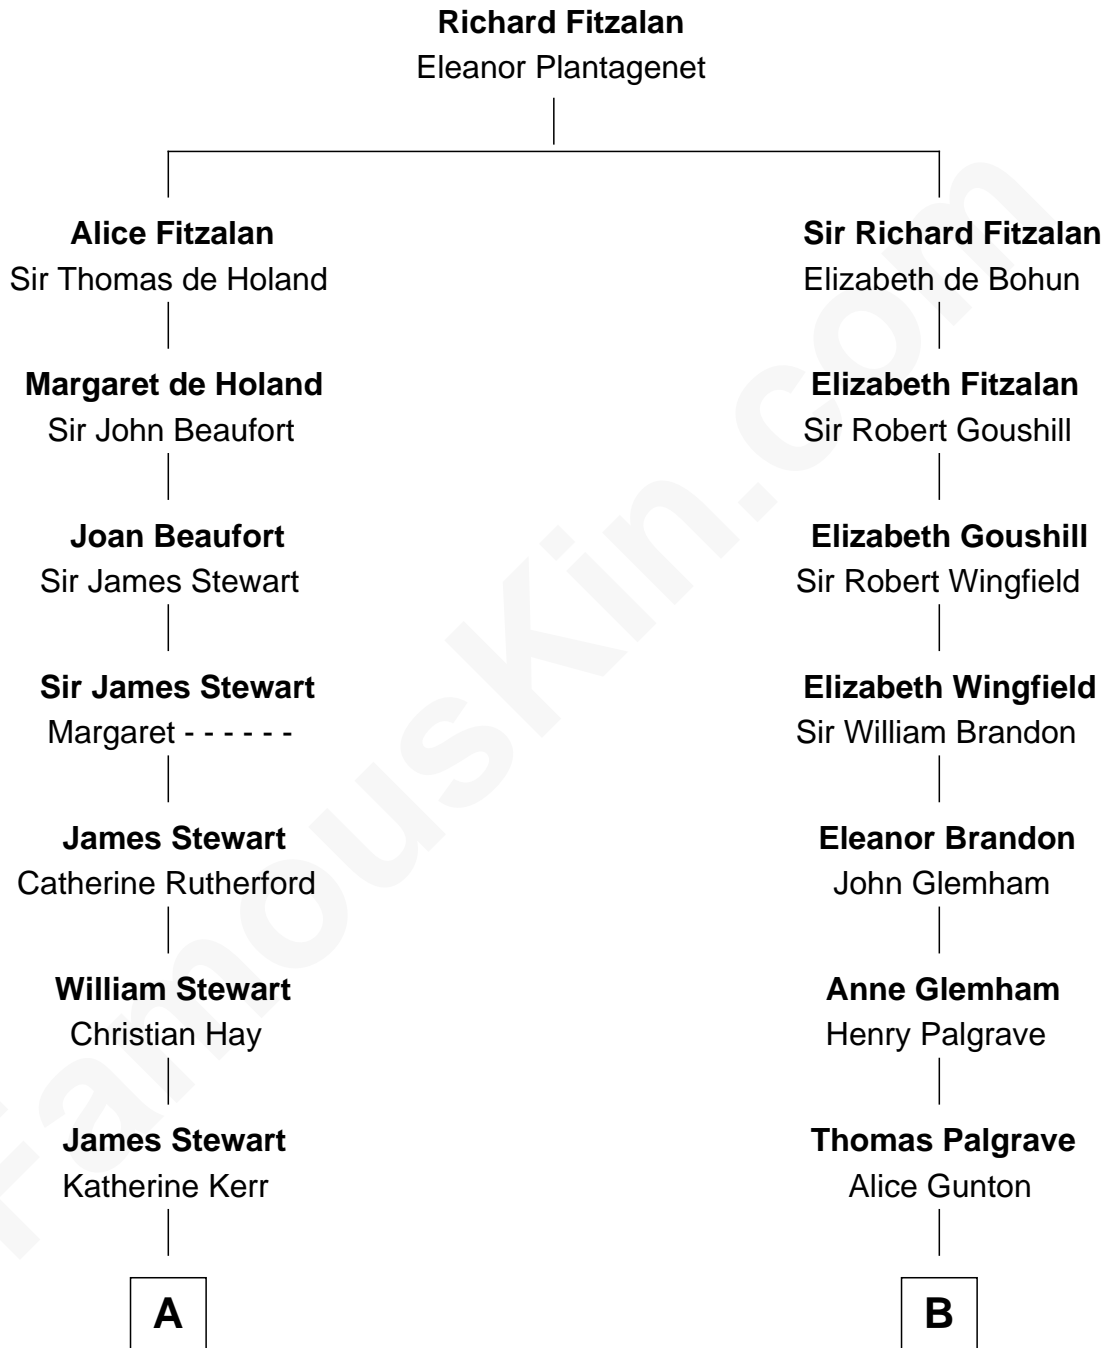

FamousKin.com

Relationship Chart of

Noel Coward

Playwright, Actor, and Songwriter

15th cousin 5 times removed of

George H. W. Bush
41st U.S. President

C

Harriet Eleanor Fay
Rev. James Smith Bush

Samuel Prescott Bush
Flora Sheldon

Prescott Sheldon Bush
Dorothy Wear Walker

George H. W. Bush
41st U.S. President

FamousKin.com