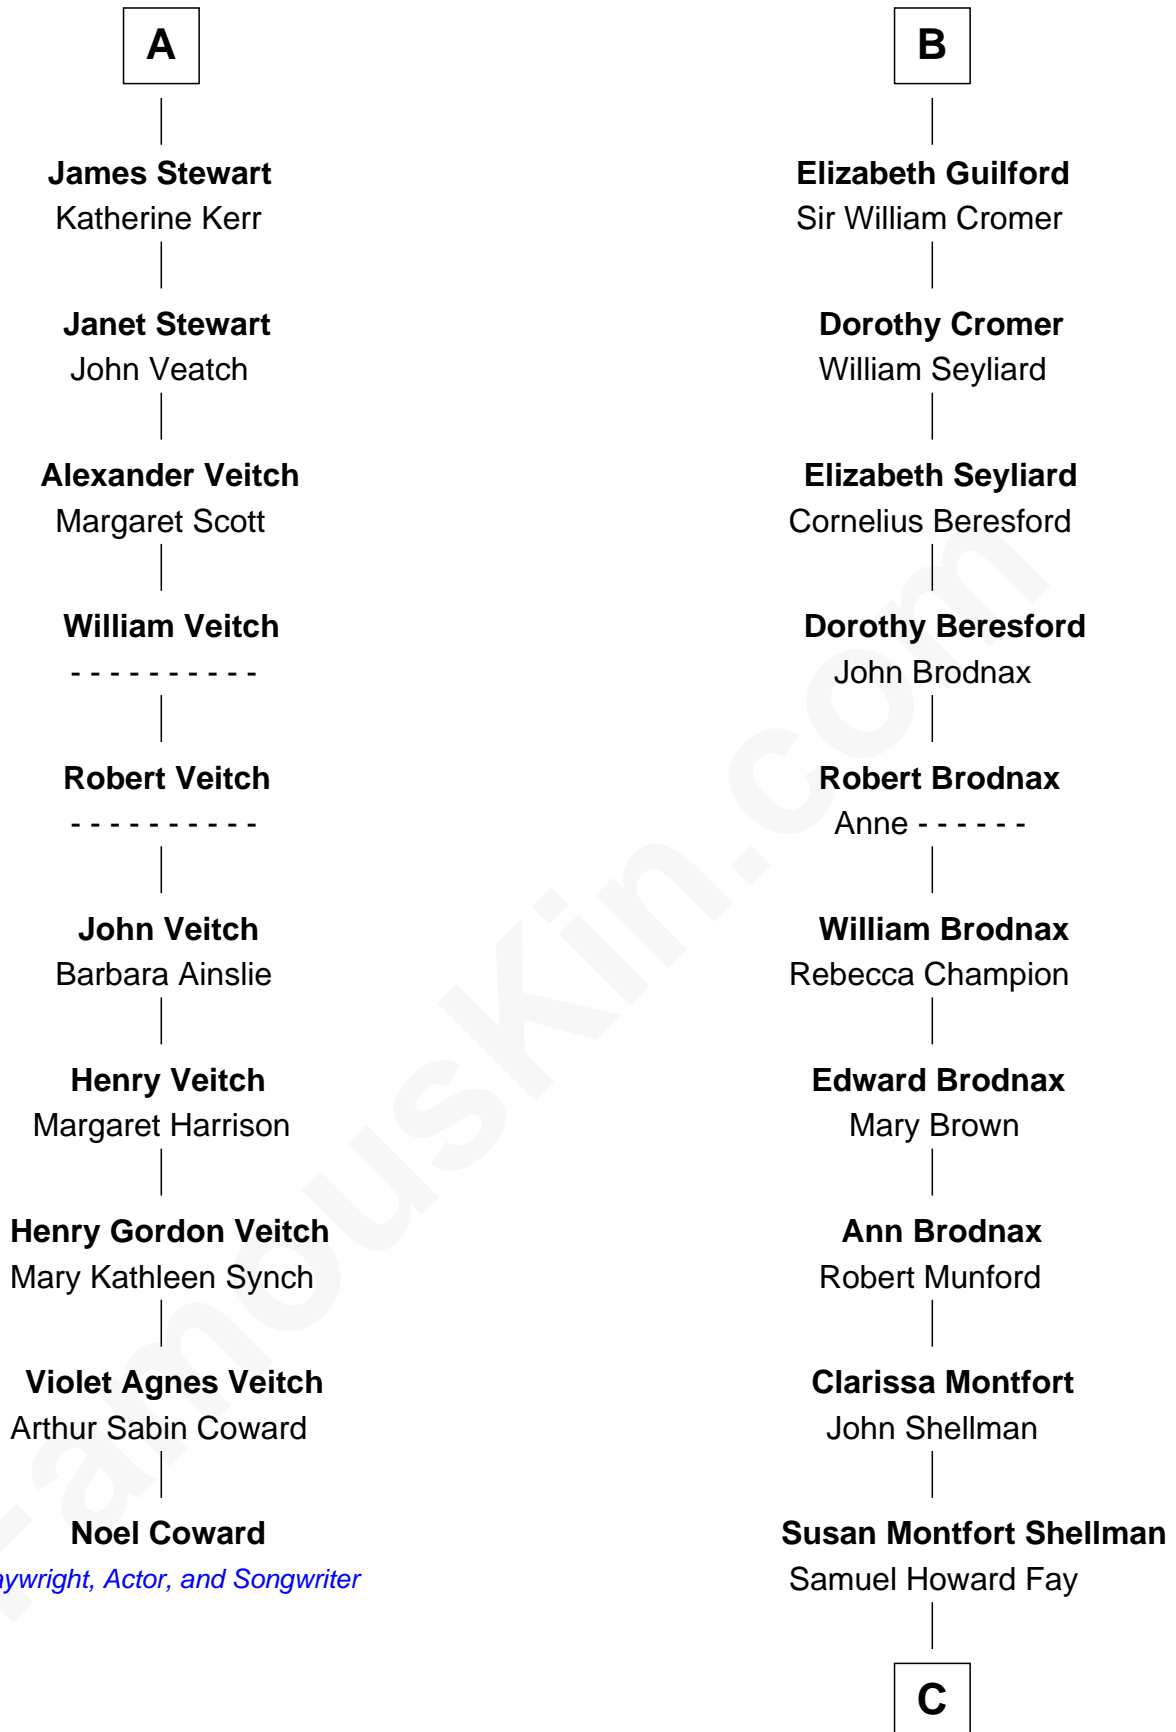

FamousKin.com

Relationship Chart of

Noel Coward

Playwright, Actor, and Songwriter

16th cousin 4 times removed of

George H. W. Bush

41st U.S. President

Sir Robert de Holland

Maude la Zouche

C

Harriet Eleanor Fay
Rev. James Smith Bush

Samuel Prescott Bush
Flora Sheldon

Prescott Sheldon Bush
Dorothy Wear Walker

George H. W. Bush
41st U.S. President

FamousKin.com