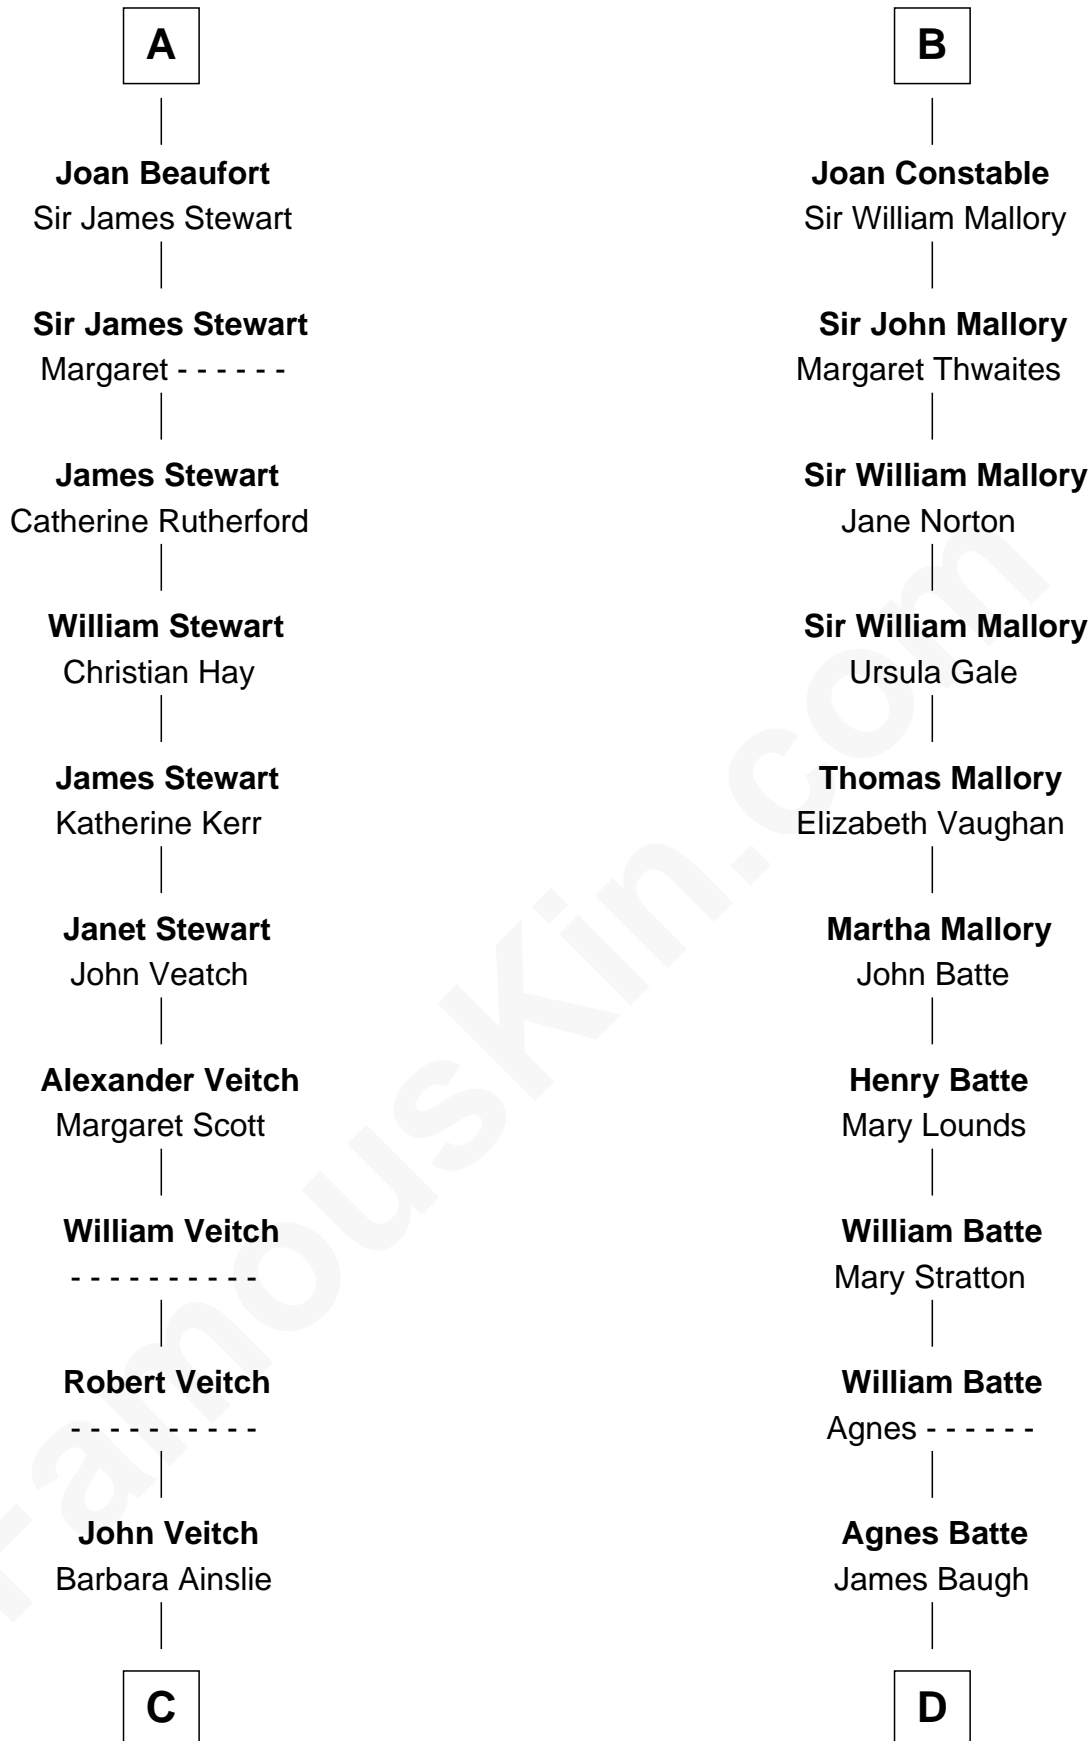

# FamousKin.com Relationship Chart of

**Noel Coward**

*Playwright, Actor, and Songwriter*

20th cousin 1 time removed of

**Judy Garland**

*Singer and Movie Actress*

**Sir Roger de Quincy**

Helen of Galloway

**C**

**Henry Veitch**  
Margaret Harrison

**Henry Gordon Veitch**  
Mary Kathleen Synch

**Violet Agnes Veitch**  
Arthur Sabin Coward

**Noel Coward**  
*Playwright, Actor, and Songwriter*

**D**

**Richard Baugh**  
Elizabeth Pepper Harwell