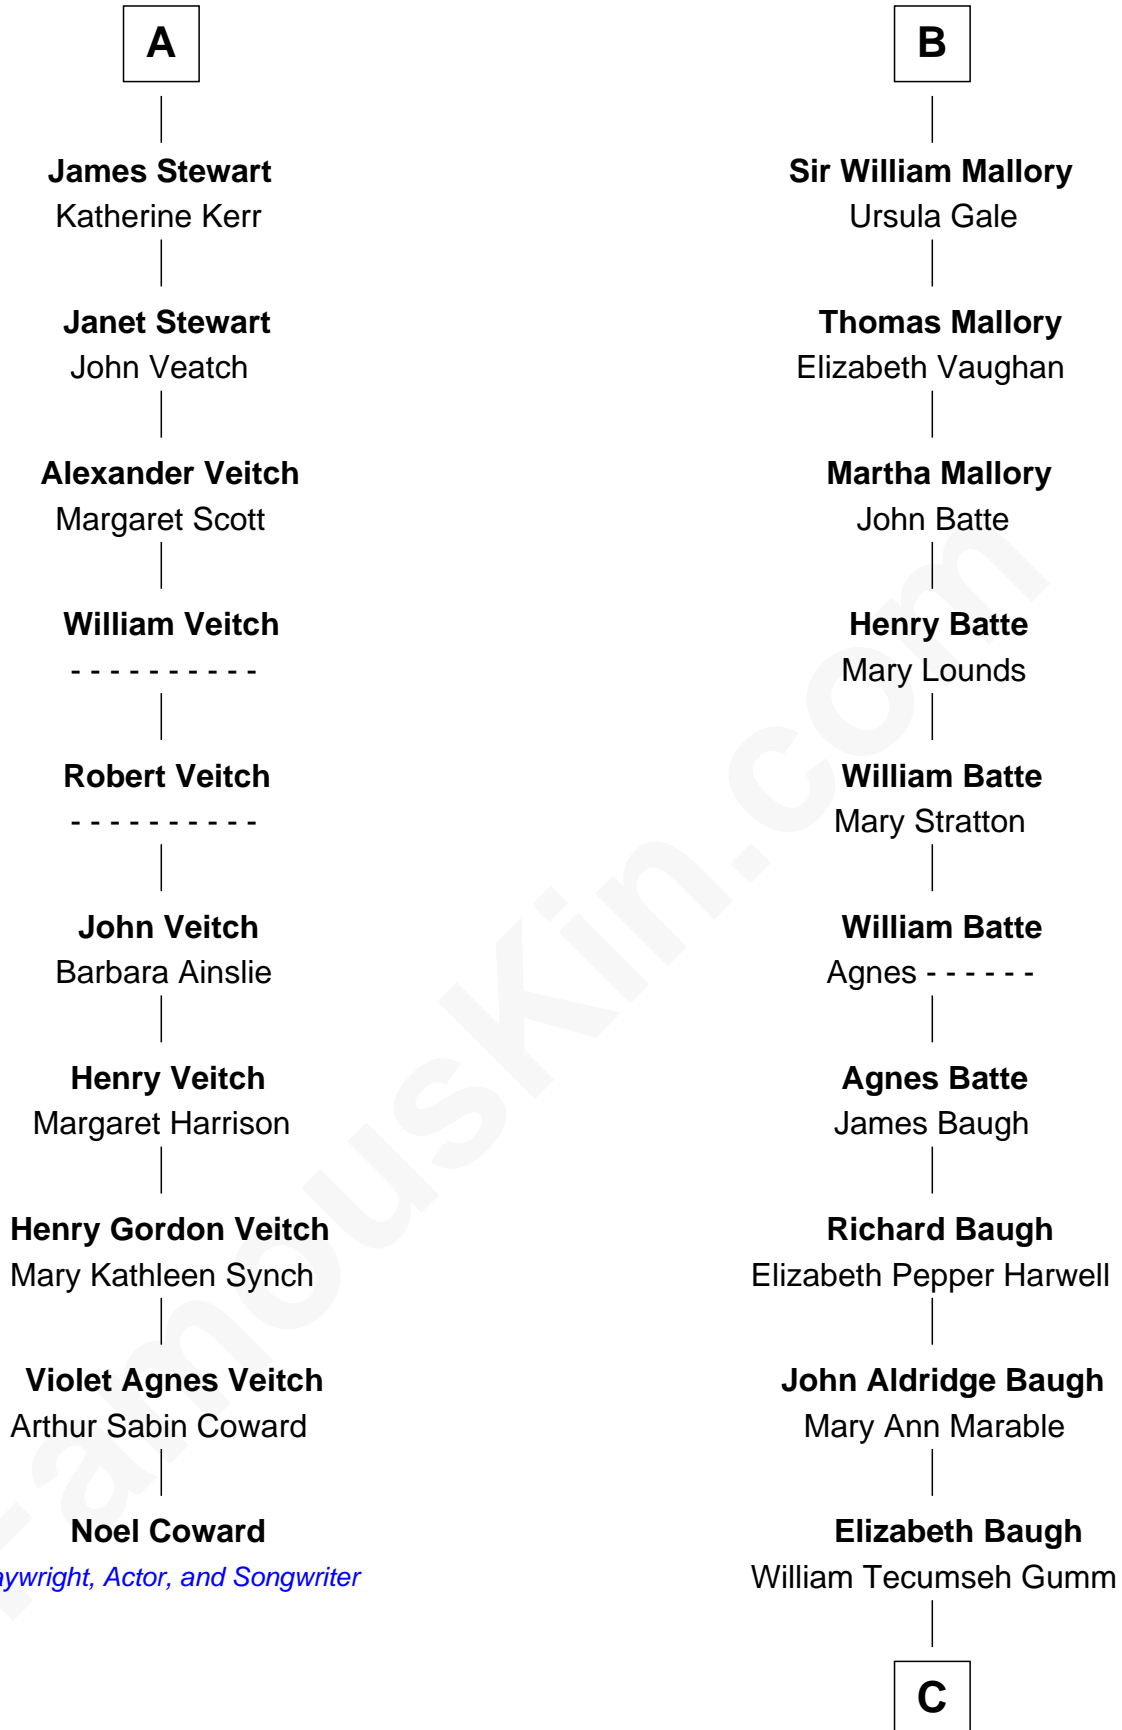

FamousKin.com

Relationship Chart of

Noel Coward

Playwright, Actor, and Songwriter

16th cousin 2 times removed of

Judy Garland

Singer and Movie Actress

Edmund Fitzalan

Alice de Warenne

C

Francis Avent Gumm

Ethel Marian Milne

Judy Garland

Singer and Movie Actress

FamousKin.com