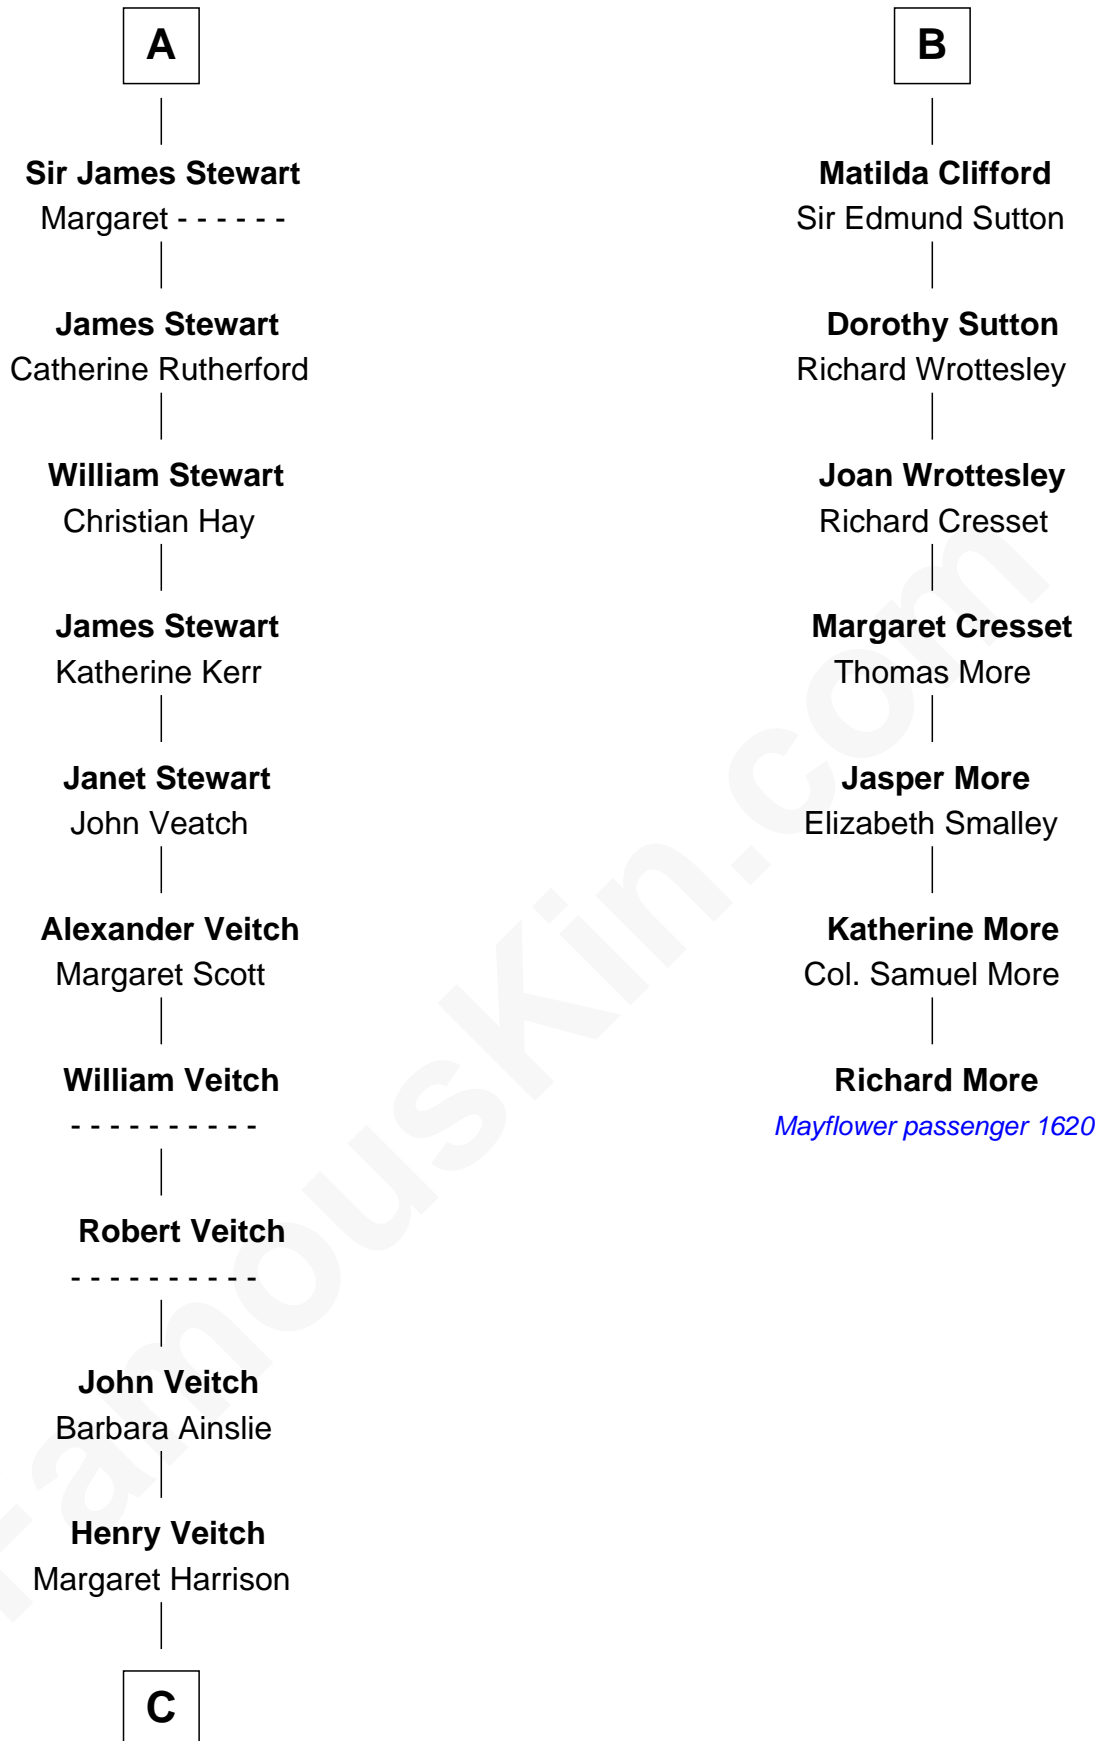

## Relationship Chart of

### Noel Coward

*Playwright, Actor, and Songwriter*

13th cousin 6 times removed of

### Richard More

*(c1614 - c1696) Mayflower passenger 1620*

**MAYFLOWER**

**C**

Henry Gordon Veitch

Mary Kathleen Synch

Violet Agnes Veitch

Arthur Sabin Coward