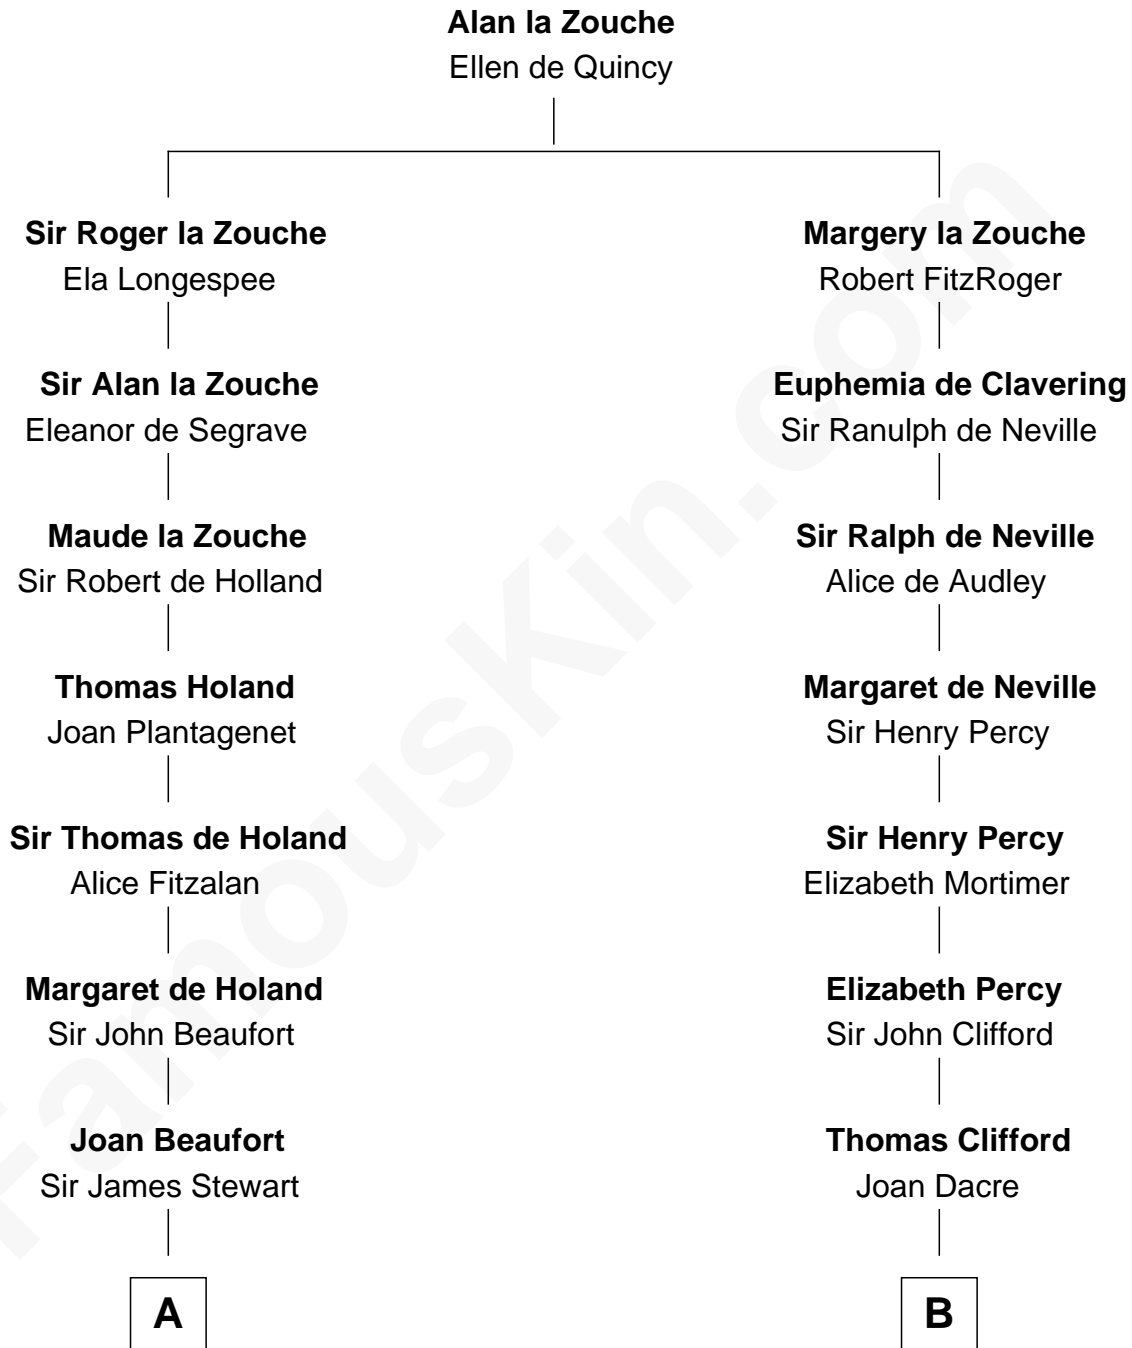

## Relationship Chart of

### Noel Coward

*Playwright, Actor, and Songwriter*

13th cousin 6 times removed of

### Richard More

*(c1614 - c1696) Mayflower passenger 1620*

**MAYFLOWER**

**C**

Henry Gordon Veitch

Mary Kathleen Synch

Violet Agnes Veitch

Arthur Sabin Coward