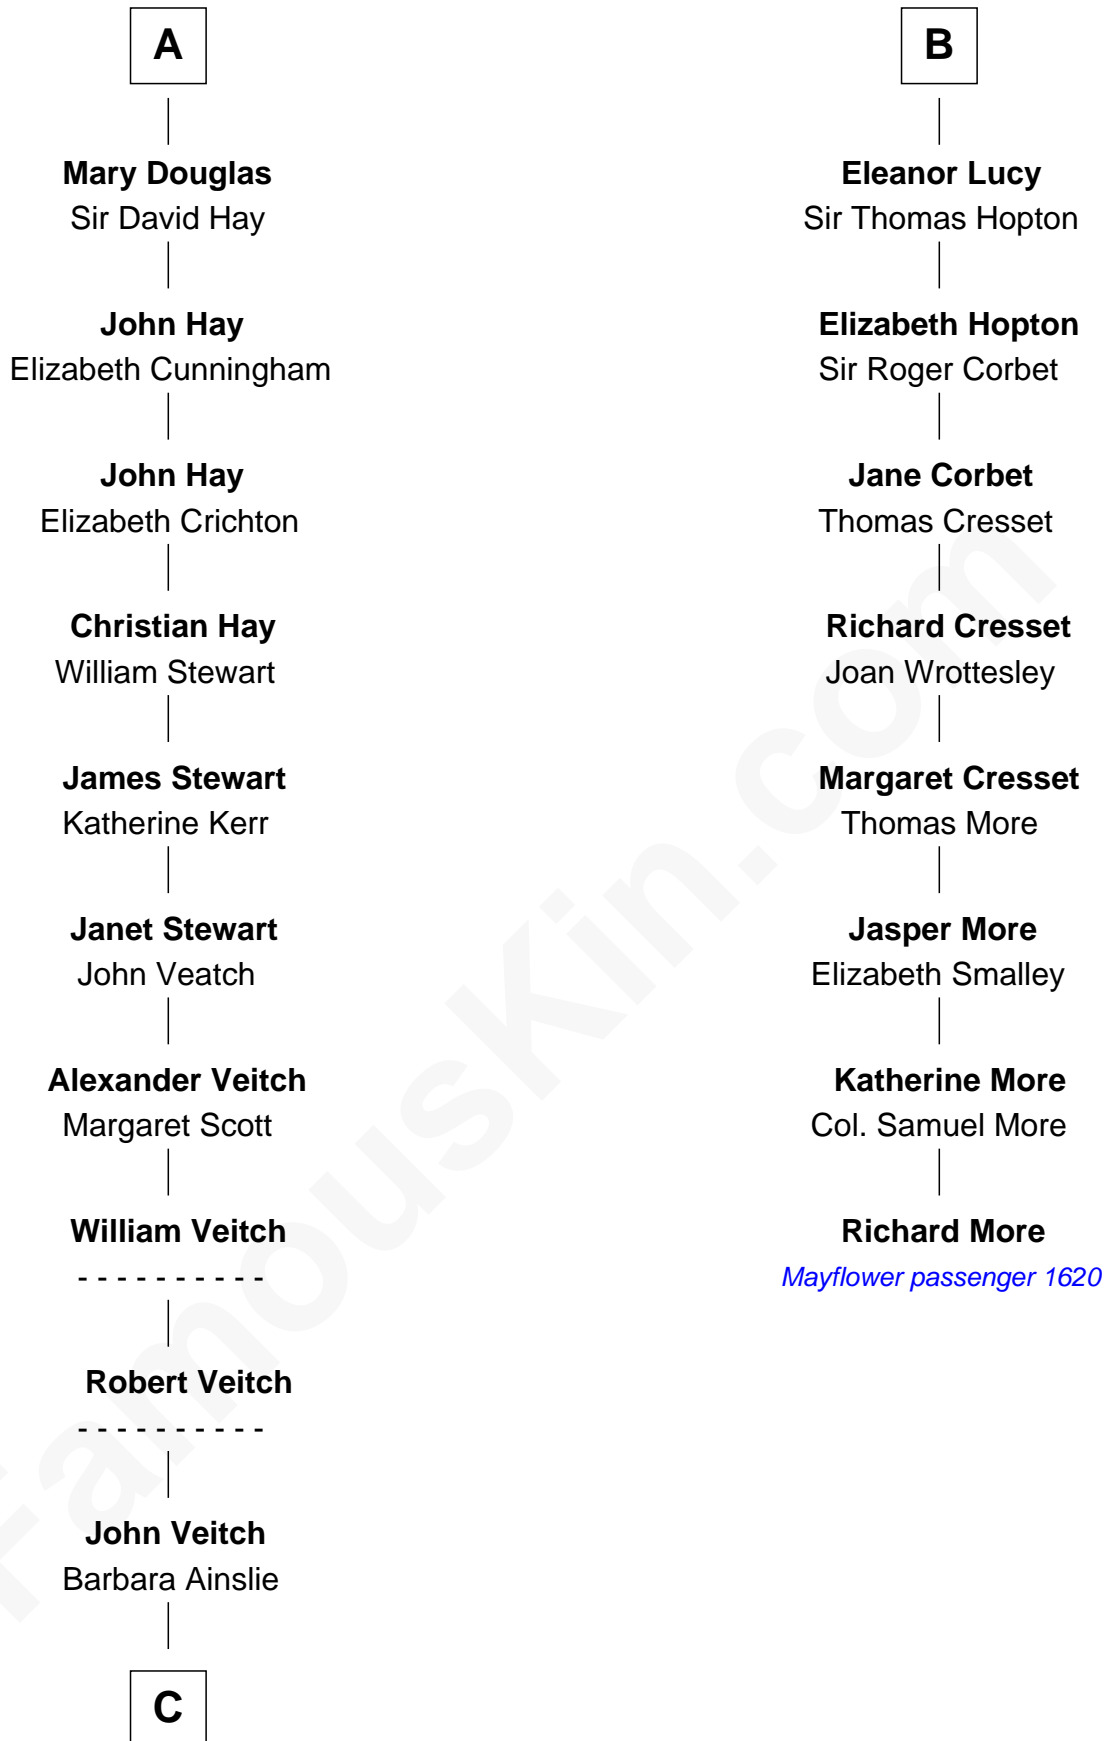

FamousKin.com

Relationship Chart of

Noel Coward

Playwright, Actor, and Songwriter

14th cousin 6 times removed of

Richard More

(c1614 - c1696) Mayflower passenger 1620

MAYFLOWER

C

Henry Veitch

Margaret Harrison

Henry Gordon Veitch

Mary Kathleen Synch

Violet Agnes Veitch

Arthur Sabin Coward

Noel Coward