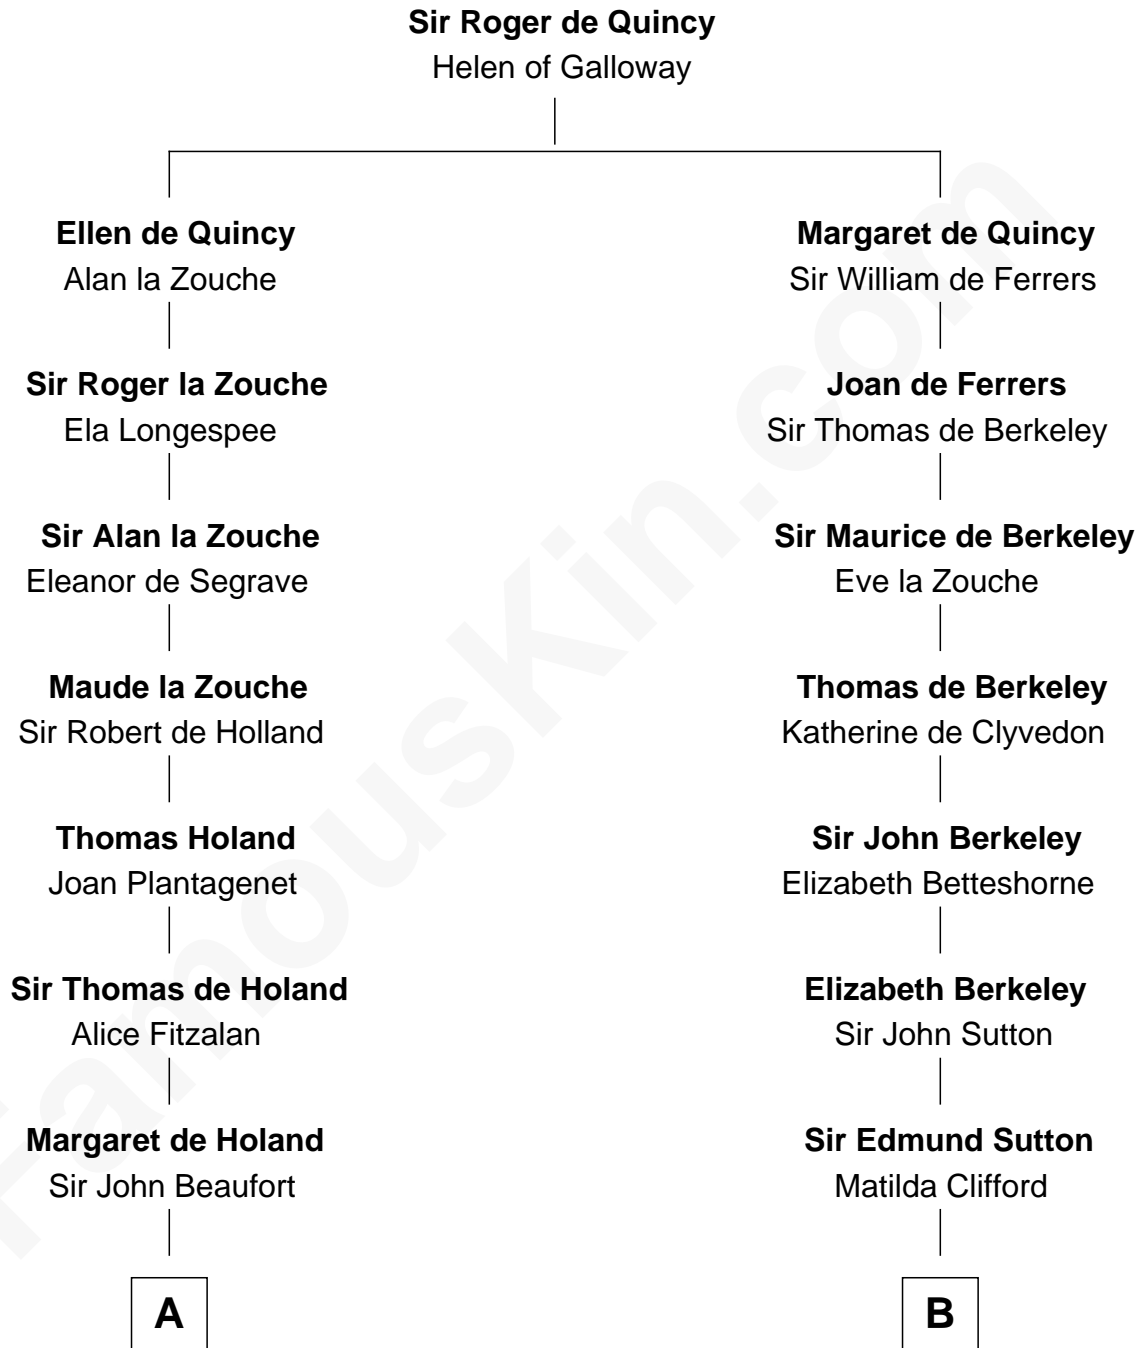

FamousKin.com

Relationship Chart of

Noel Coward

Playwright, Actor, and Songwriter

12th cousin 8 times removed of

Richard More

(c1614 - c1696) Mayflower passenger 1620

MAYFLOWER

C

Henry Veitch
Margaret Harrison

Henry Gordon Veitch
Mary Kathleen Synch

Violet Agnes Veitch
Arthur Sabin Coward

Noel Coward
Playwright, Actor, and Songwriter

FamousKin.com