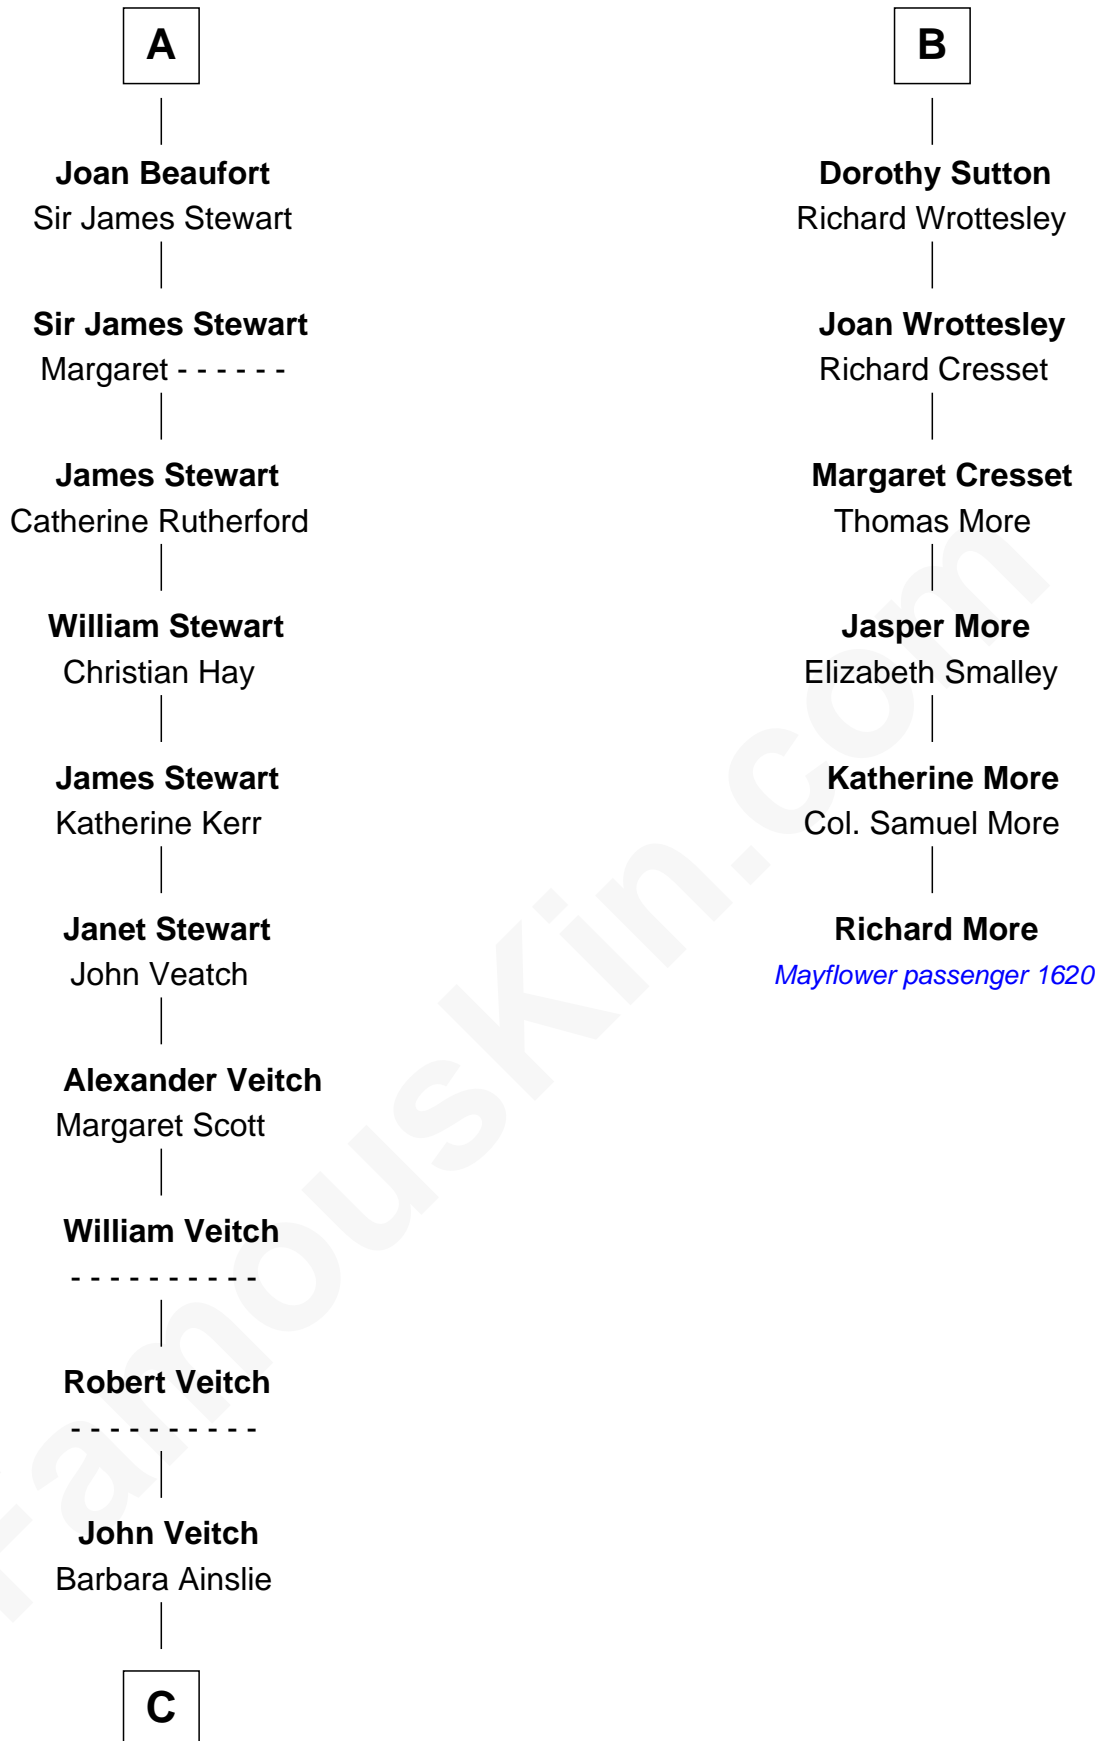

FamousKin.com

Relationship Chart of

Noel Coward

Playwright, Actor, and Songwriter

12th cousin 8 times removed of

Richard More

(c1614 - c1696) Mayflower passenger 1620

MAYFLOWER

C

Henry Veitch
Margaret Harrison

Henry Gordon Veitch
Mary Kathleen Synch

Violet Agnes Veitch
Arthur Sabin Coward

Noel Coward
Playwright, Actor, and Songwriter

FamousKin.com