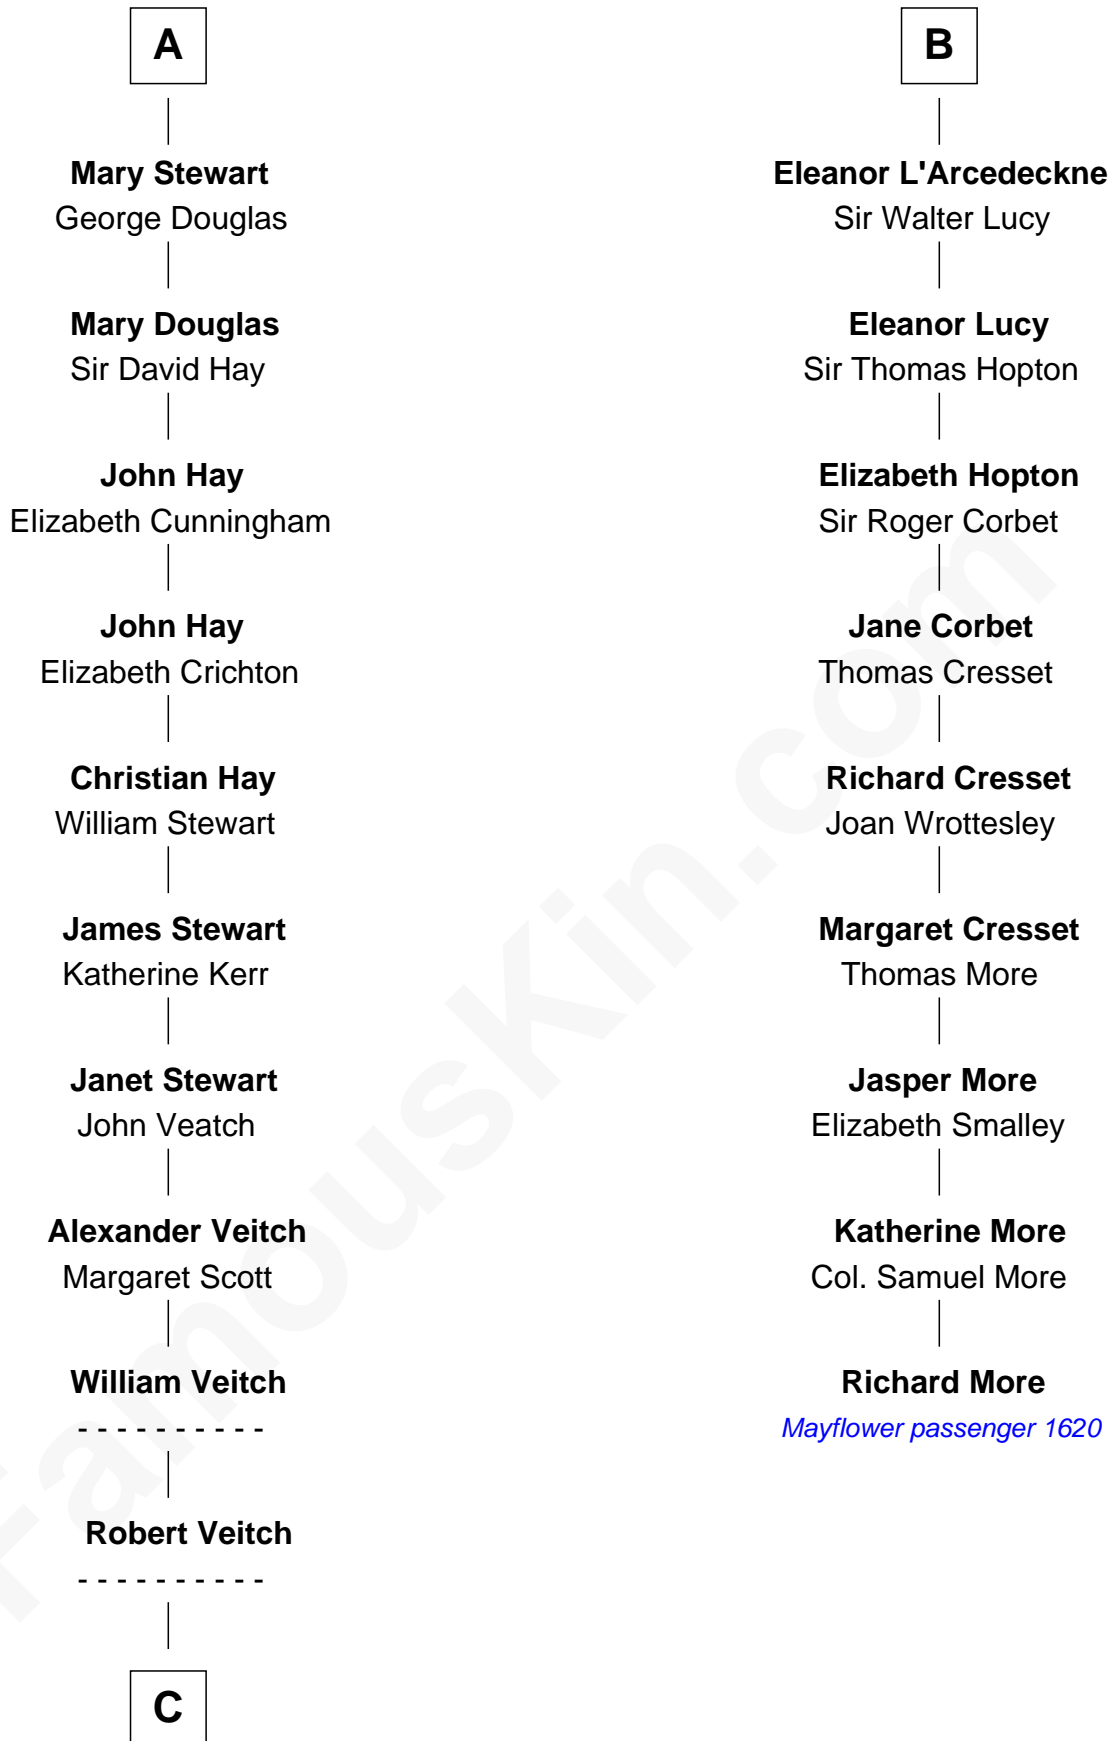

FamousKin.com

Relationship Chart of

Noel Coward

Playwright, Actor, and Songwriter

15th cousin 6 times removed of

Richard More

(c1614 - c1696) Mayflower passenger 1620

MAYFLOWER

C

—
John Veitch

Barbara Ainslie

—
Henry Veitch

Margaret Harrison

—
Henry Gordon Veitch

Mary Kathleen Synch

—
Violet Agnes Veitch