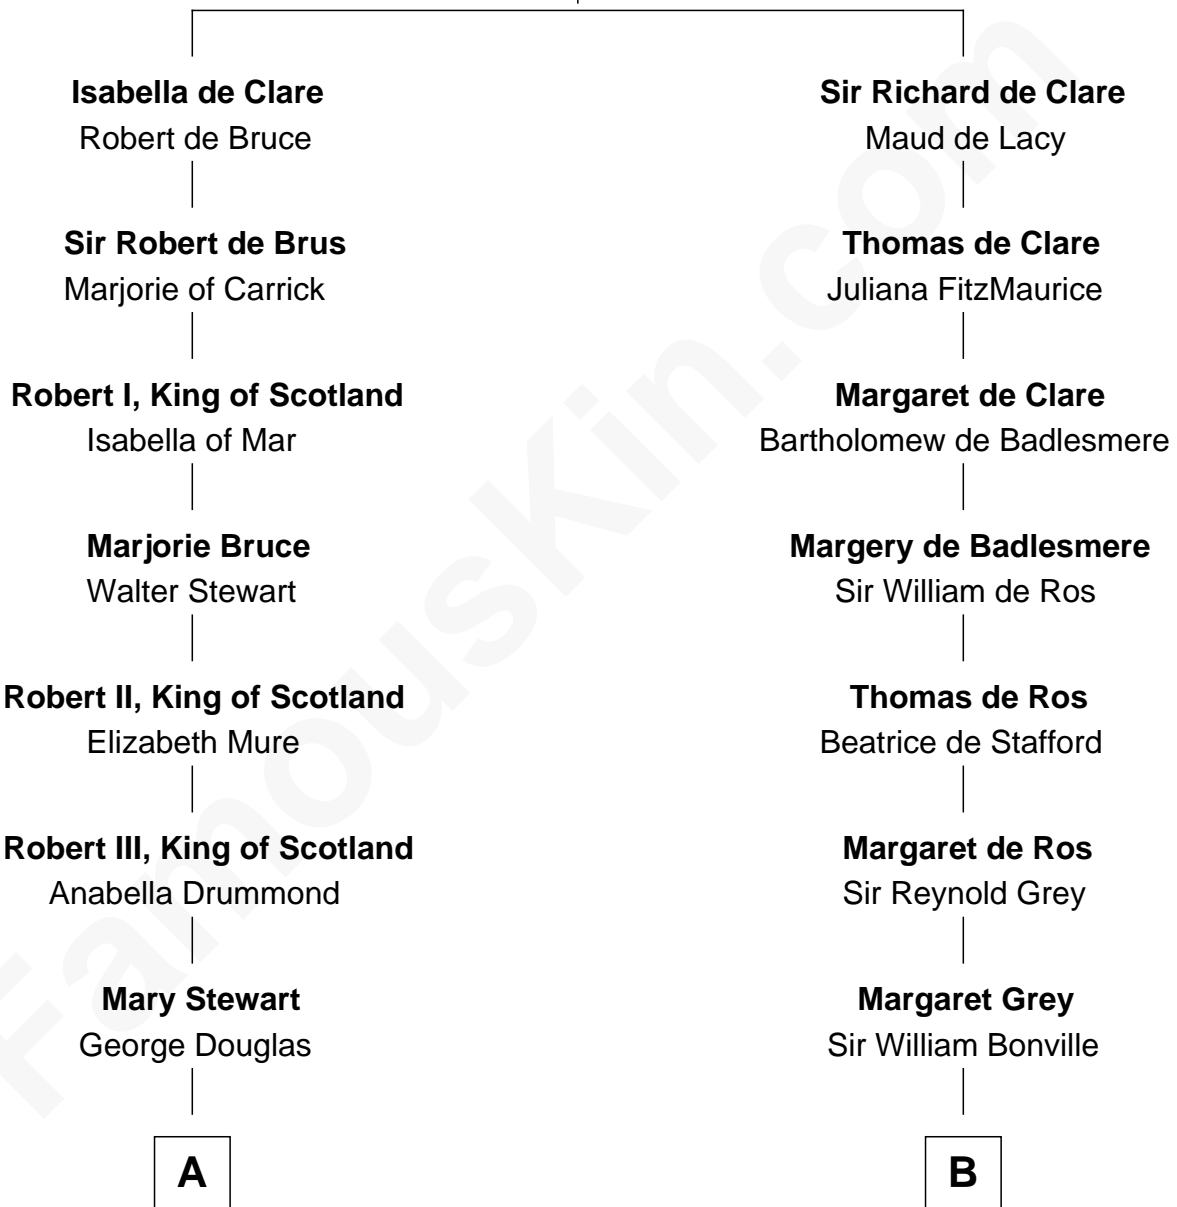

FamousKin.com

Relationship Chart of

Noel Coward

Playwright, Actor, and Songwriter

18th cousin 2 times removed of

Bathsheba (Ruggles) Spooner

First woman executed for murder in U.S. by non-British government

Gilbert de Clare

Isabel Marshal

C

Henry Veitch
Margaret Harrison

Henry Gordon Veitch
Mary Kathleen Synch

Violet Agnes Veitch
Arthur Sabin Coward

Noel Coward
Playwright, Actor, and Songwriter

D

Timothy Dwight Ruggles
Bathsheba Bourne

Bathsheba (Ruggles) Spooner
First Woman Executed in U.S.

FamousKin.com