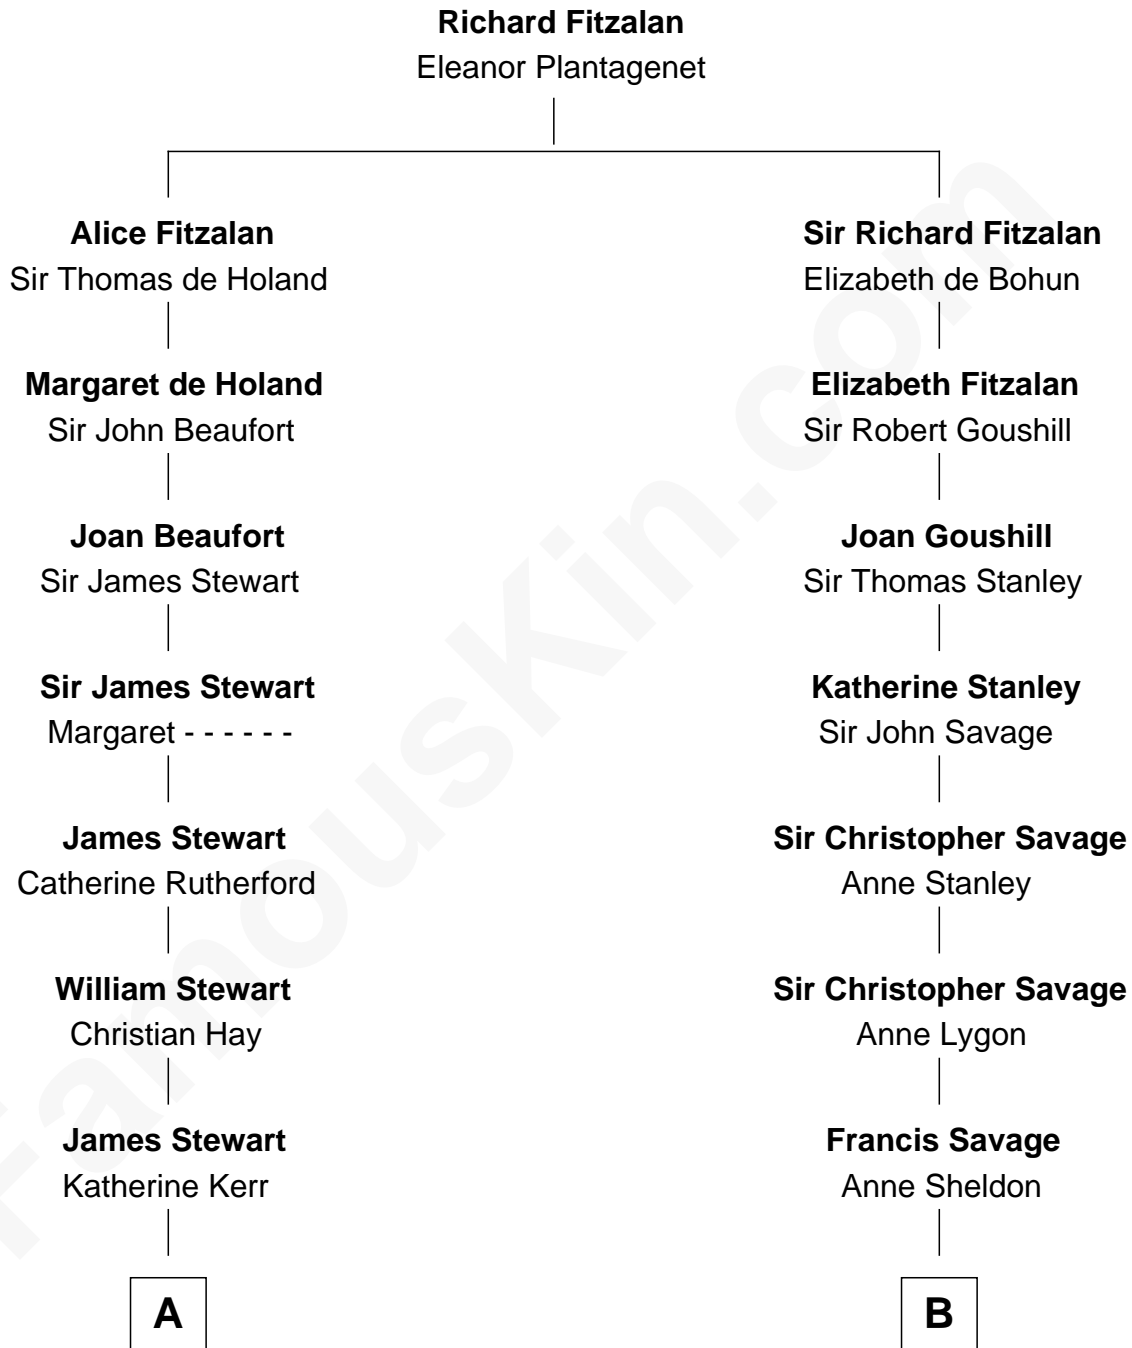

FamousKin.com

Relationship Chart of

Noel Coward

Playwright, Actor, and Songwriter

15th cousin 3 times removed of

Adlai Stevenson II

31st Governor of Illinois

C

Lewis Green Stevenson

Helen Louise Davis

Adlai Stevenson II

31st Governor of Illinois

FamousKin.com