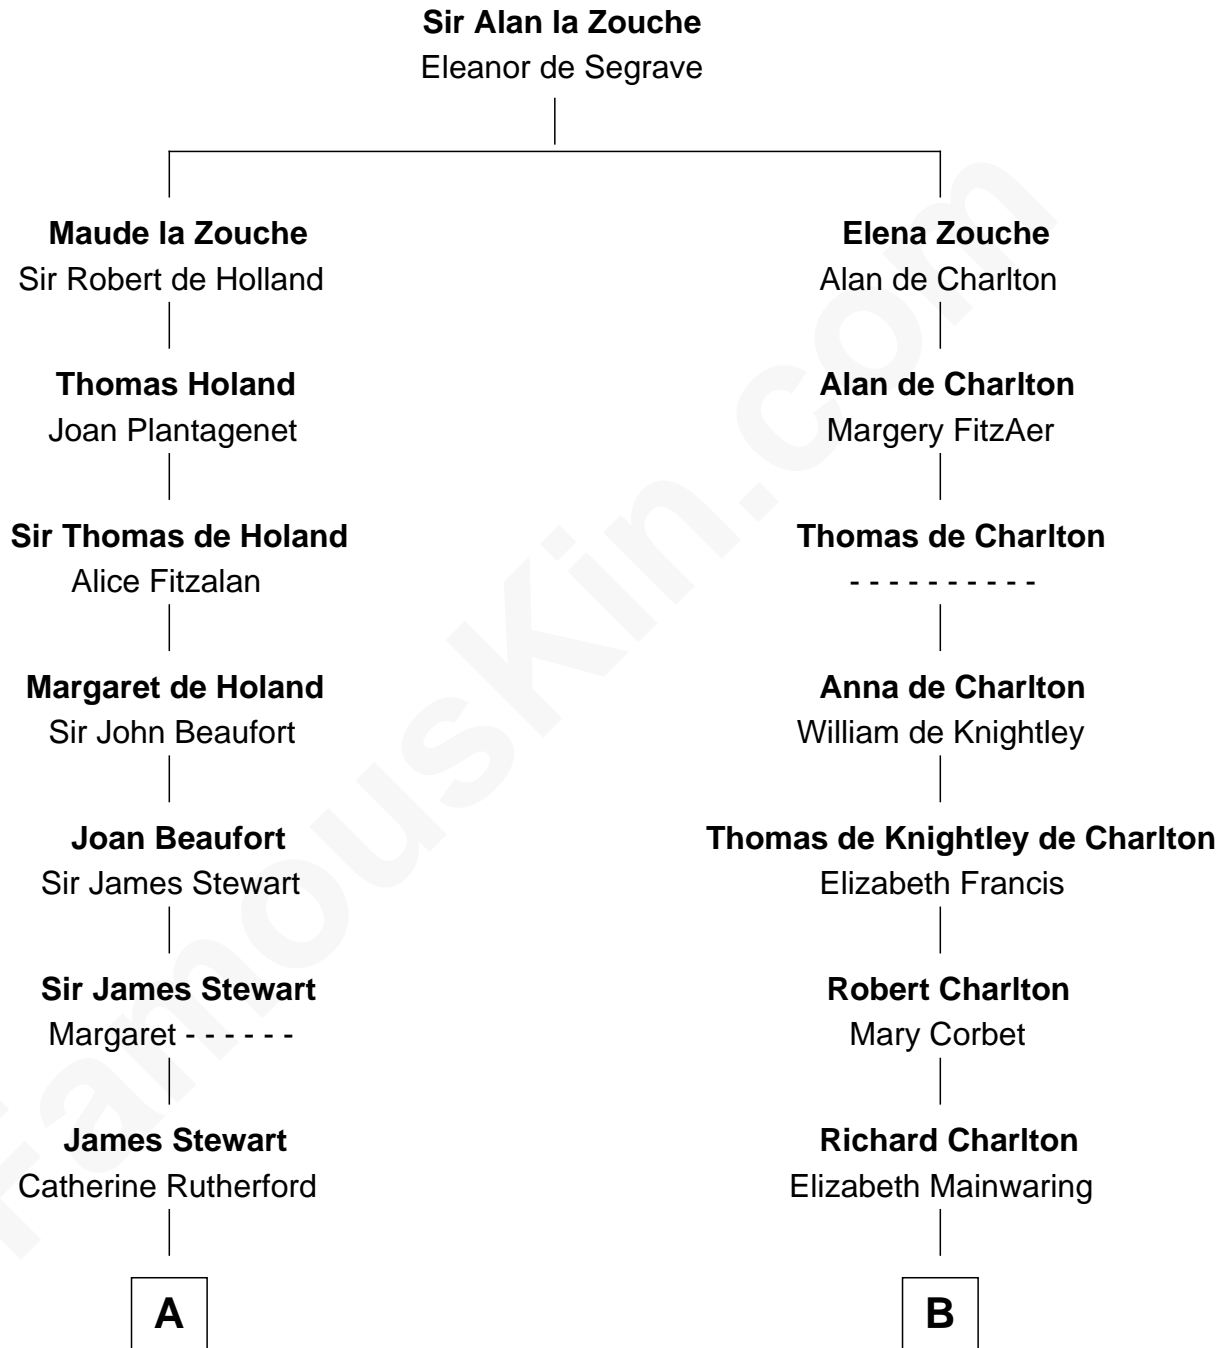

FamousKin.com

Relationship Chart of

Noel Coward

Playwright, Actor, and Songwriter

17th cousin 2 times removed of

Norman Rockwell

American Artist

C

John William Rockwell

Phebe Boyce Waring

Jarvis Waring Rockwell

Anne Mary Hill

Norman Rockwell

American Artist

FamousKin.com