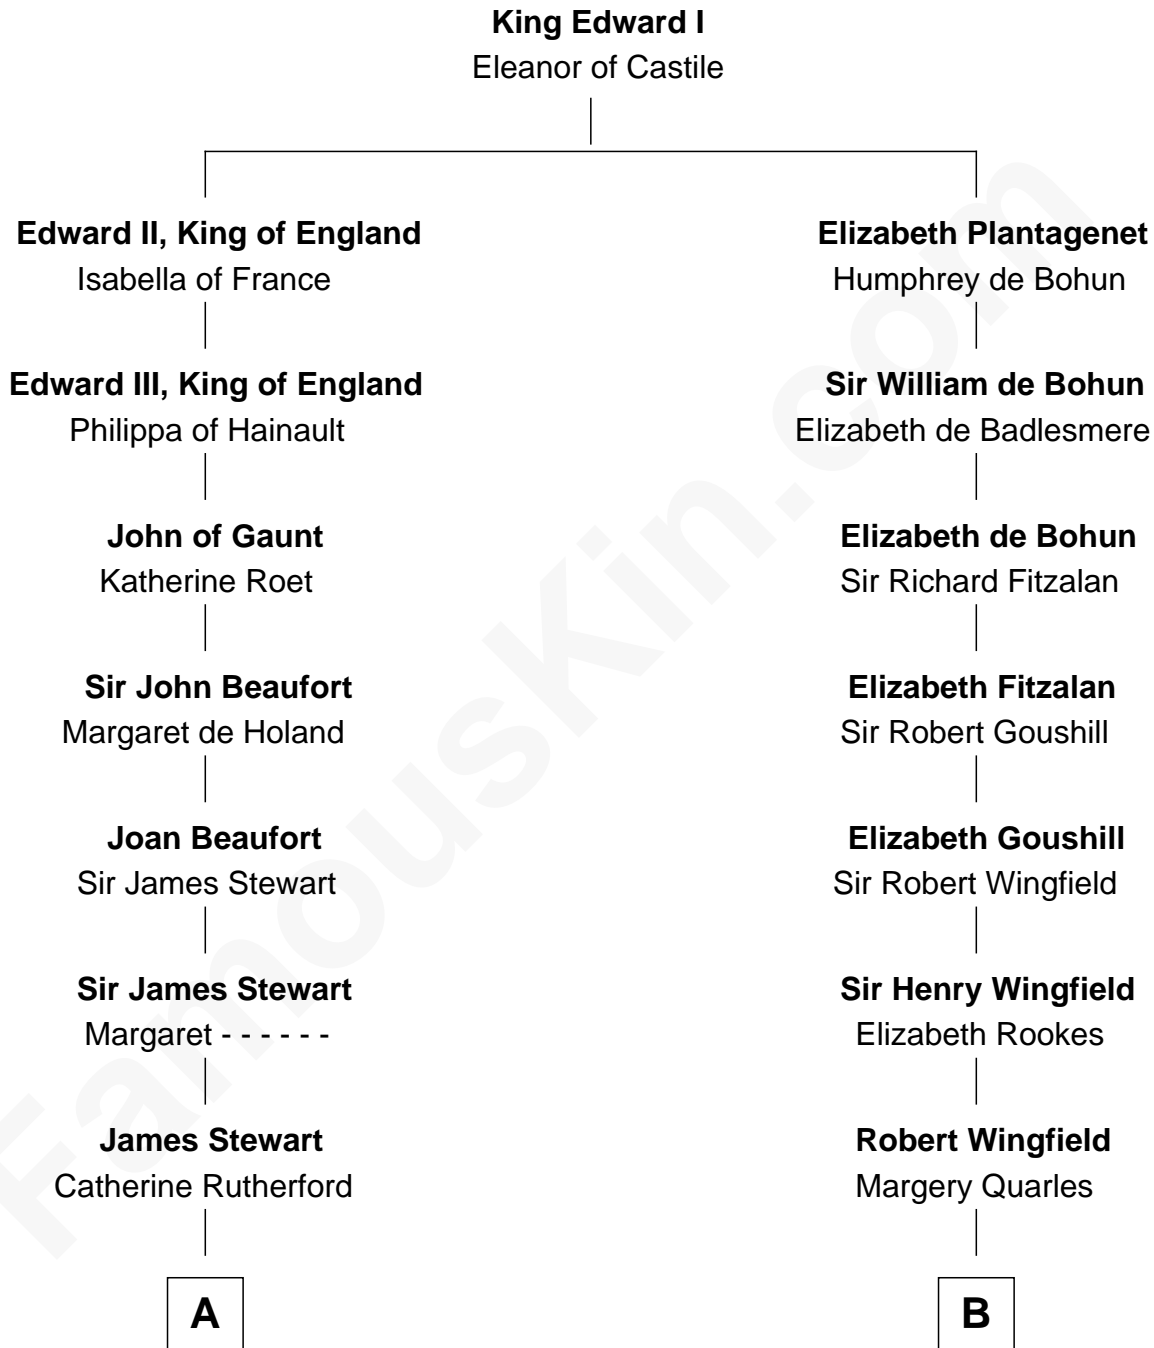

# FamousKin.com Relationship Chart of

**Noel Coward**

*Playwright, Actor, and Songwriter*

17th cousin 3 times removed of

**Valerie Bertinelli**

*Television Actress*

**C**

**Ida P. Gooden**  
Joseph D. Carvin

**Lester Vodges Carvin**  
Elizabeth - - - - -

**Nancy L. Carvin**  
Andrew Francis Bertinelli

**Valerie Bertinelli**  
*Television Actress*

FamousKin.com