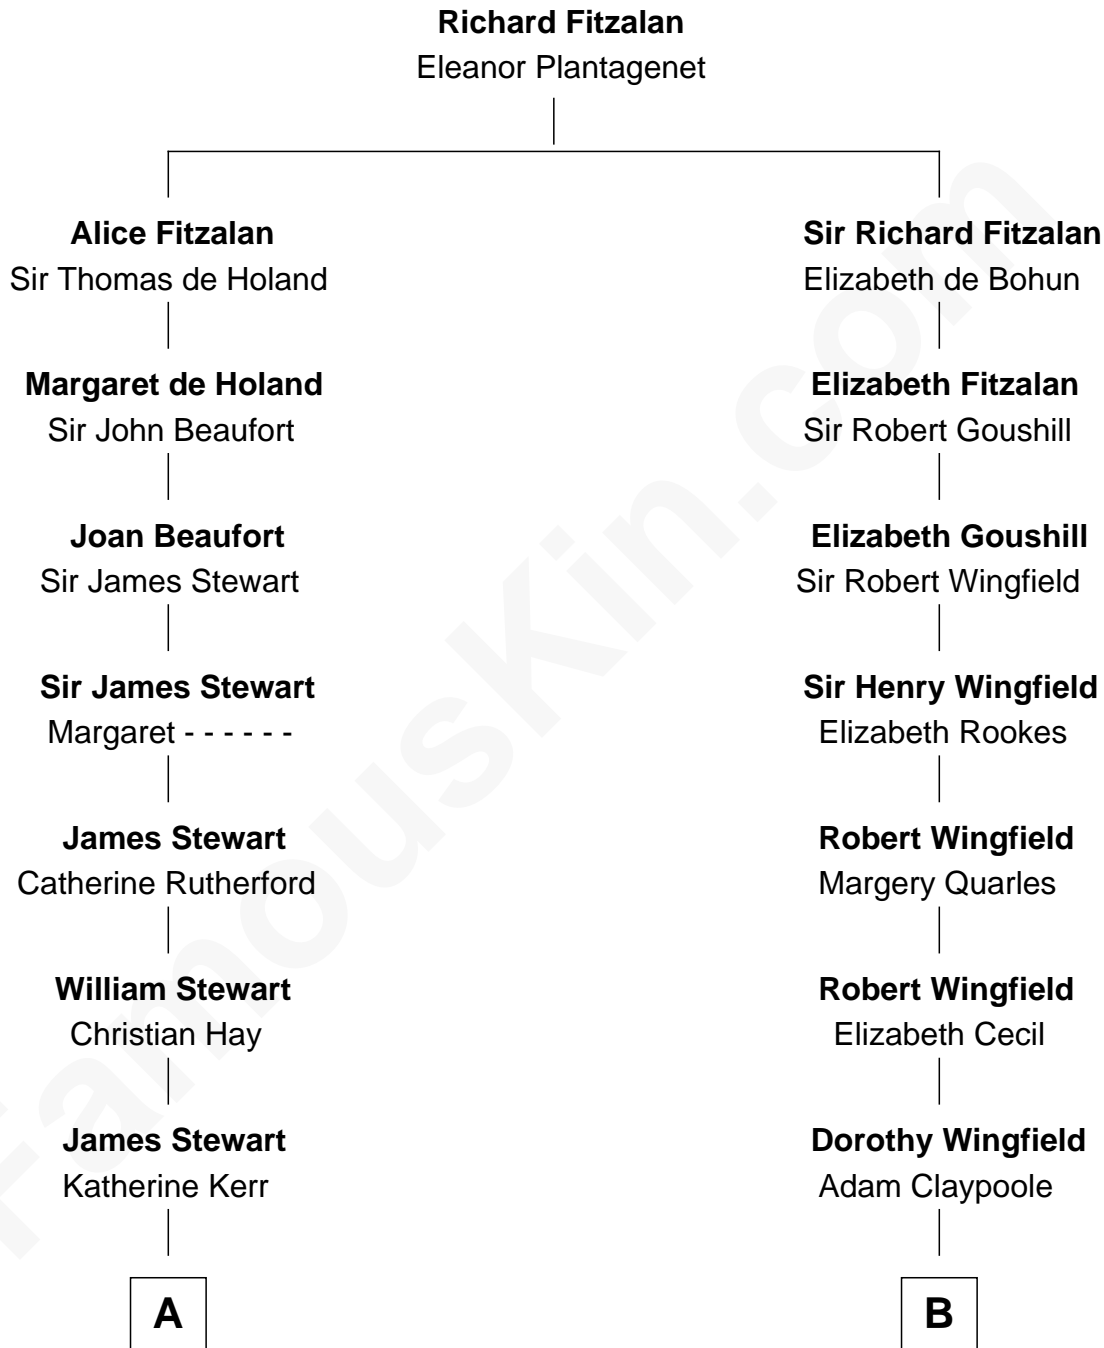

FamousKin.com

Relationship Chart of

Noel Coward

Playwright, Actor, and Songwriter

15th cousin 3 times removed of

Valerie Bertinelli

Television Actress

C