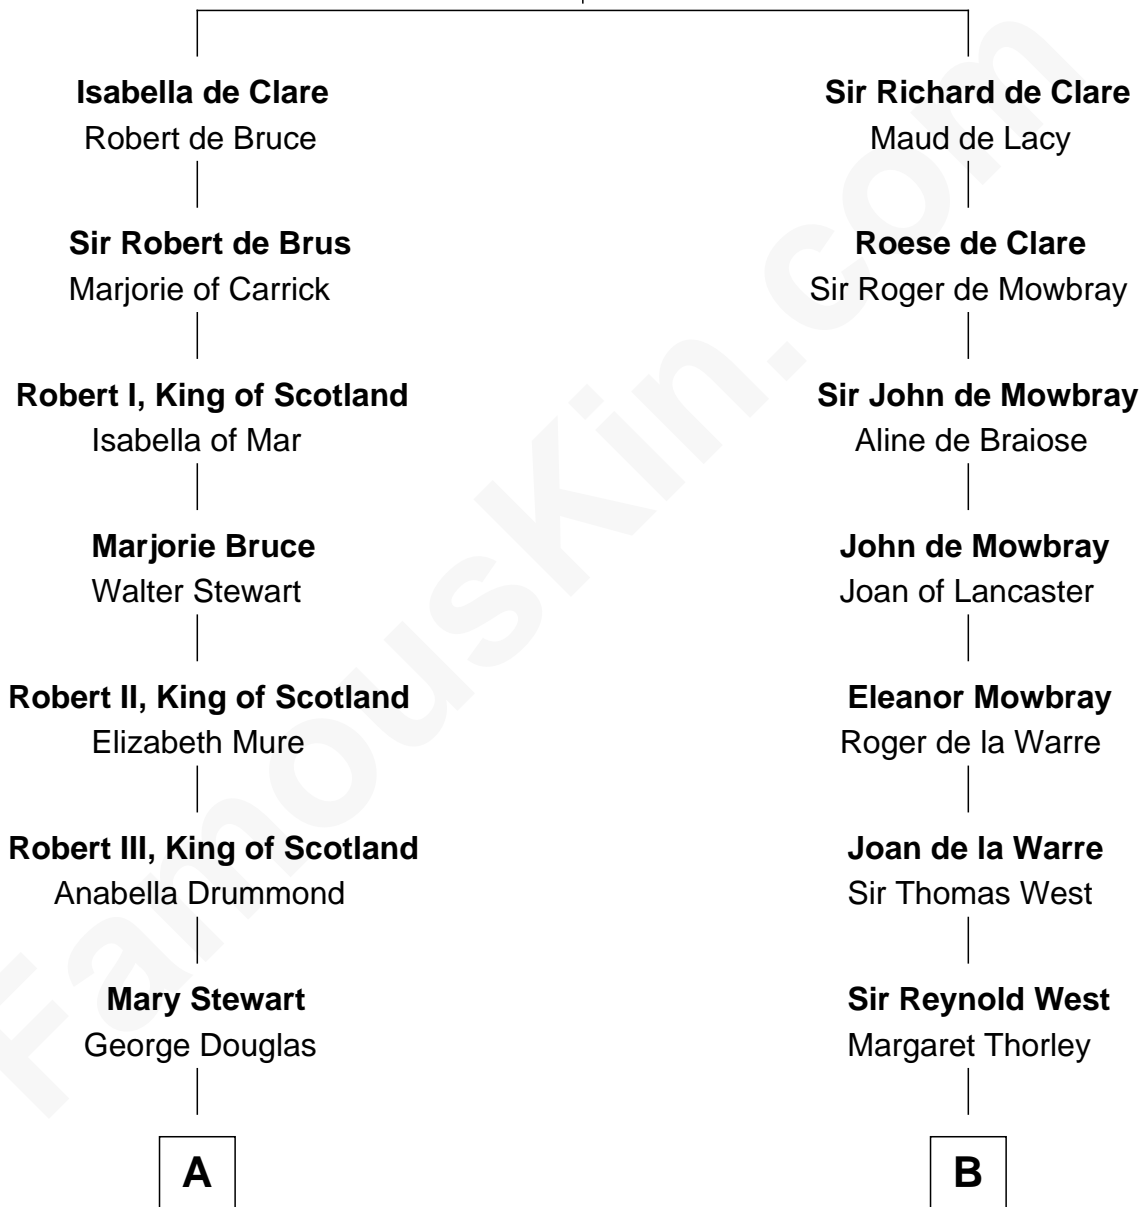

## Relationship Chart of

### Noel Coward

*Playwright, Actor, and Songwriter*

18th cousin 2 times removed of

### William C. C. Claiborne

*1st Governor of Louisiana*

**Gilbert de Clare**

Isabel Marshal

**C**

**Henry Veitch**  
Margaret Harrison

**Henry Gordon Veitch**  
Mary Kathleen Synch

**Violet Agnes Veitch**  
Arthur Sabin Coward