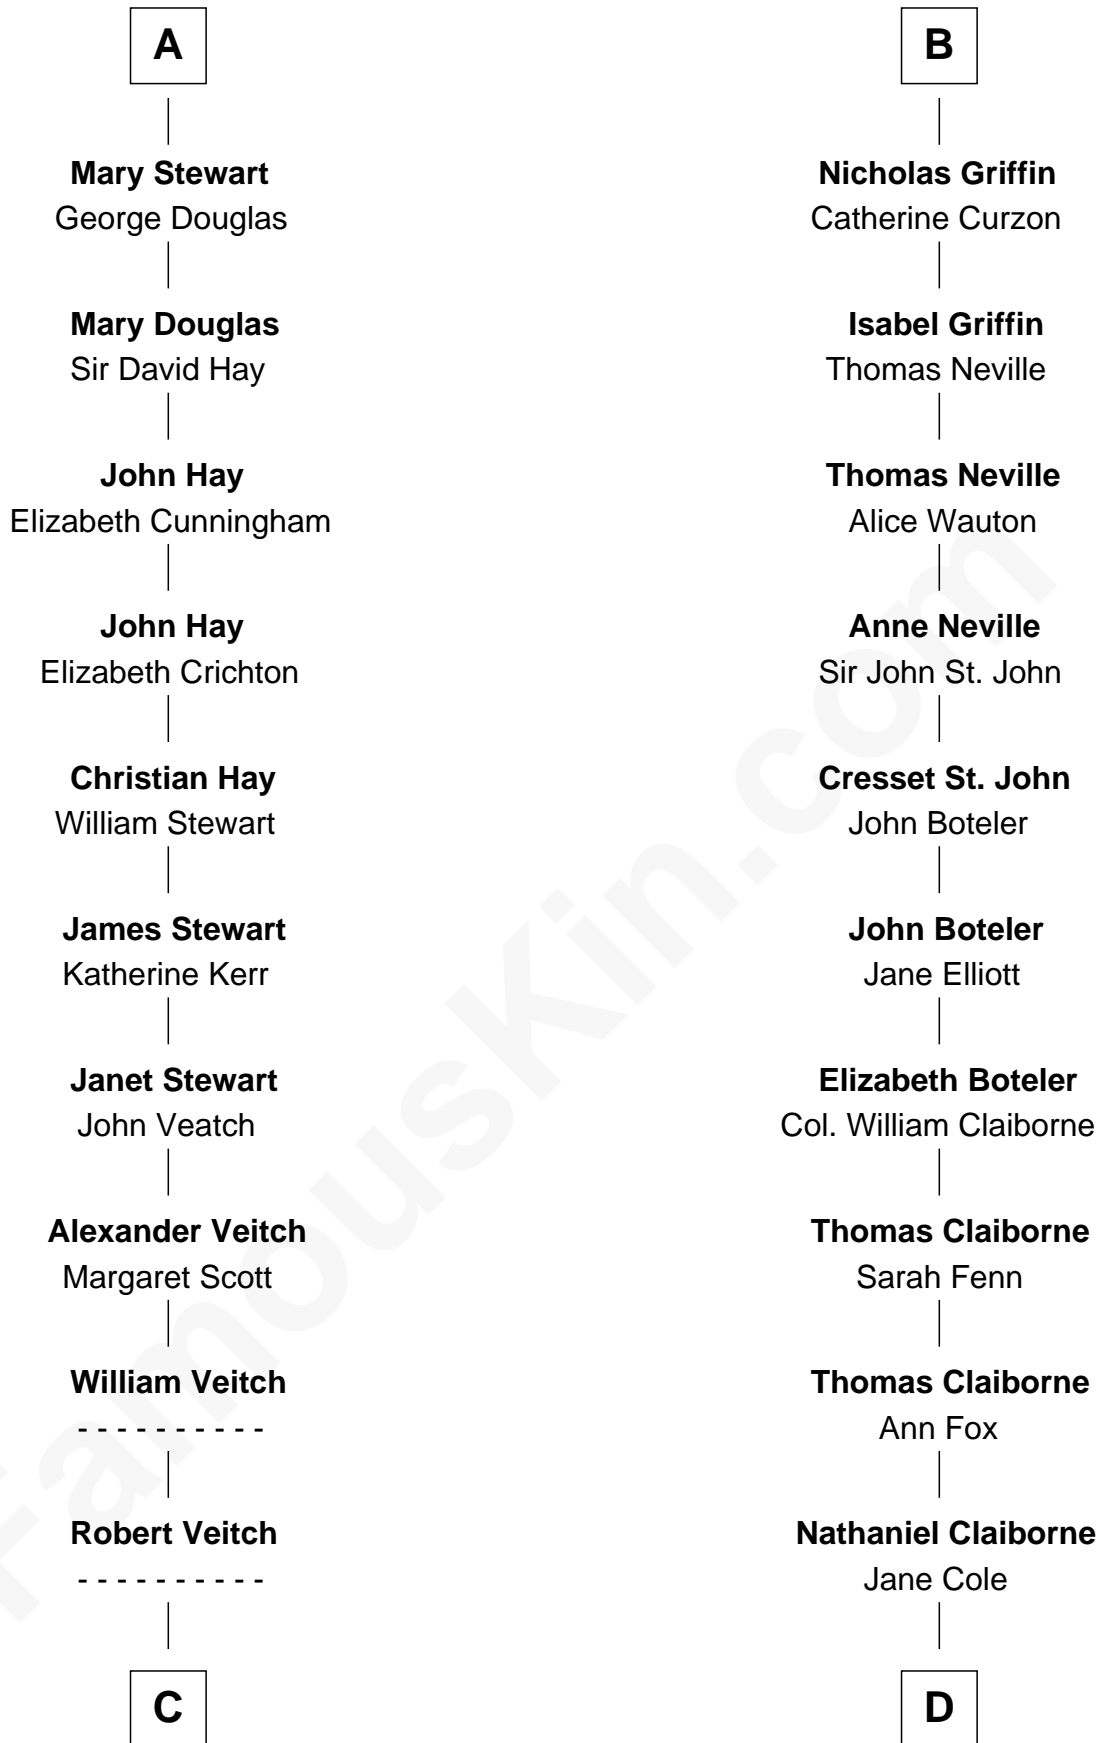

## Relationship Chart of

### Noel Coward

*Playwright, Actor, and Songwriter*

18th cousin 3 times removed of

### William C. C. Claiborne

*1st Governor of Louisiana*

**David of Huntingdon**

Maud of Chester

**C**

**John Veitch**  
Barbara Ainslie

**Henry Veitch**  
Margaret Harrison

**Henry Gordon Veitch**  
Mary Kathleen Synch

**Violet Agnes Veitch**  
Arthur Sabin Coward

**Noel Coward**  
*Playwright, Actor, and Songwriter*

**D**

**William Claiborne**  
Mary Leigh

**William C. C. Claiborne**  
*1st Governor of Louisiana*

FamousKin.com