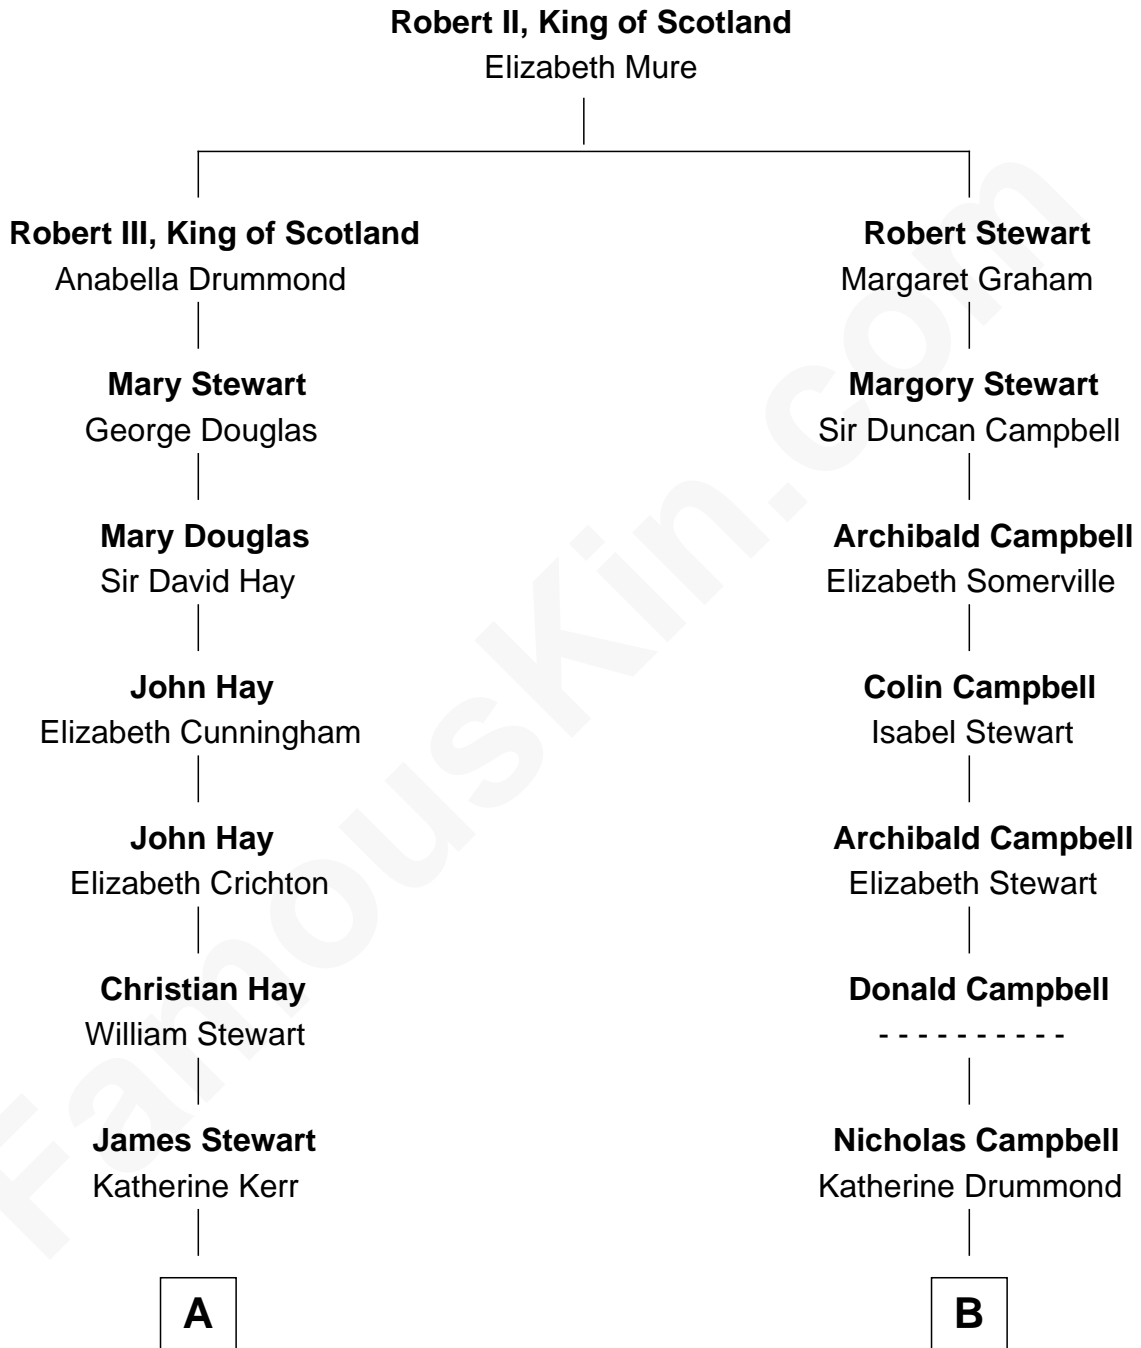

FamousKin.com

Relationship Chart of

Noel Coward

Playwright, Actor, and Songwriter

15th cousin 4 times removed of

Joanne Woodward

Movie Actress

C

—
Minnie Waunita Verdery

Wade Woodward

—
Wade Woodward

Elinor Gasque Trimmier

—
Joanne Woodward

Movie Actress

FamousKin.com