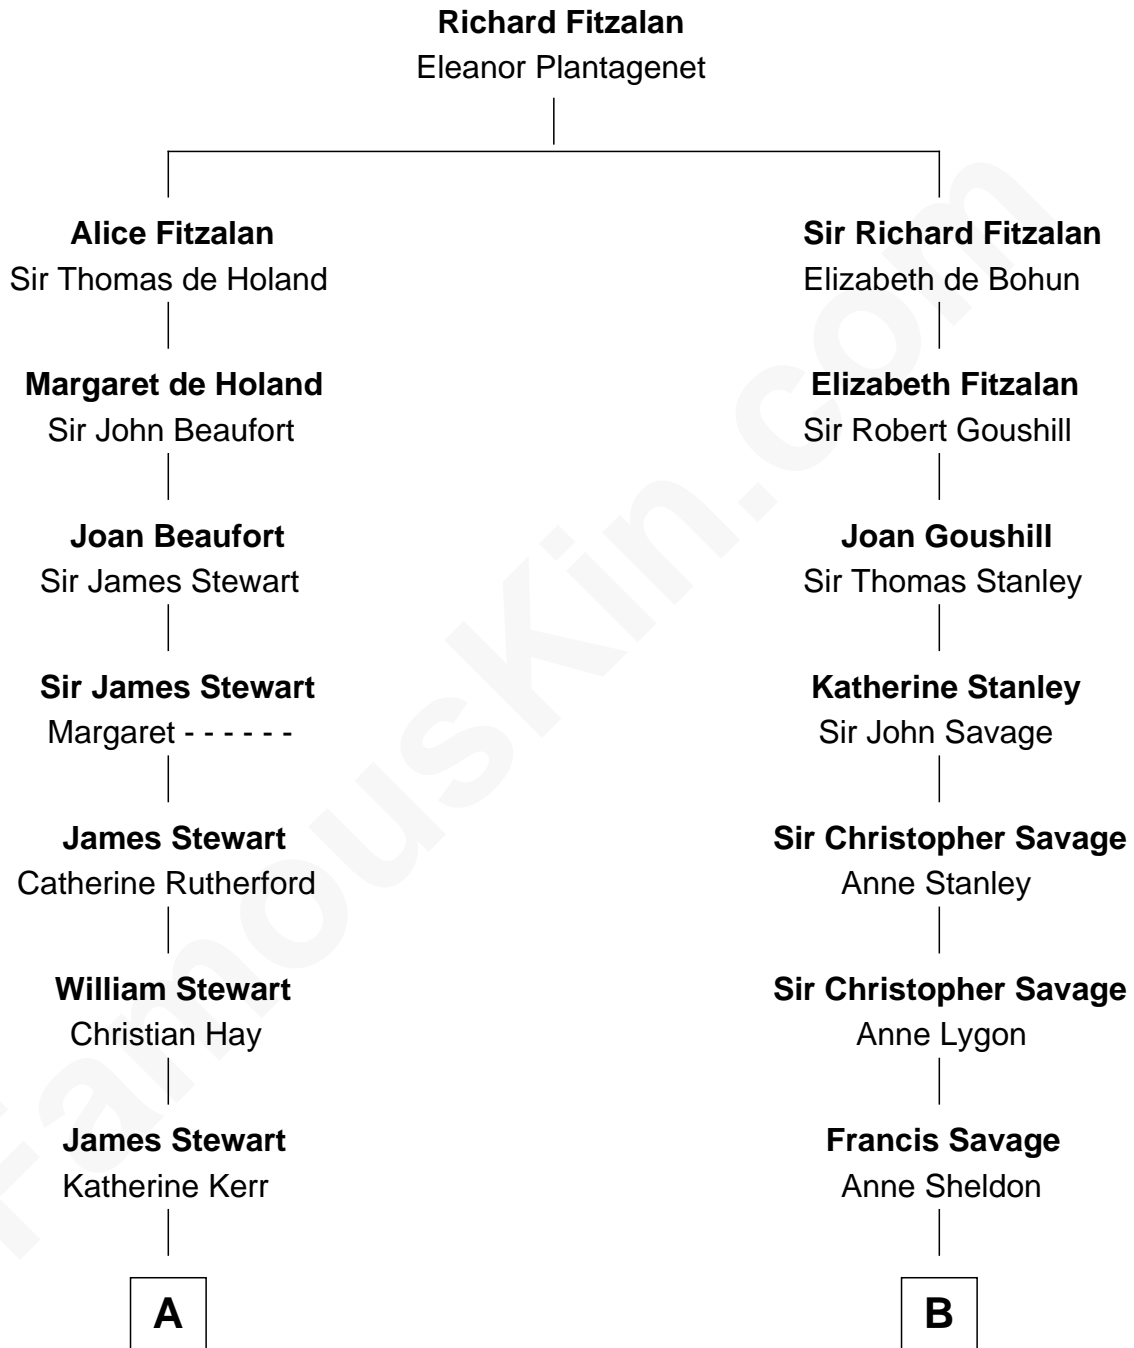

# FamousKin.com

## Relationship Chart of

### Noel Coward

*Playwright, Actor, and Songwriter*

15th cousin 3 times removed of

**Randolph Scott**  
*Movie Actor*

**C**

Lucy Lionberger Crane

George Grant Scott

**Randolph Scott**