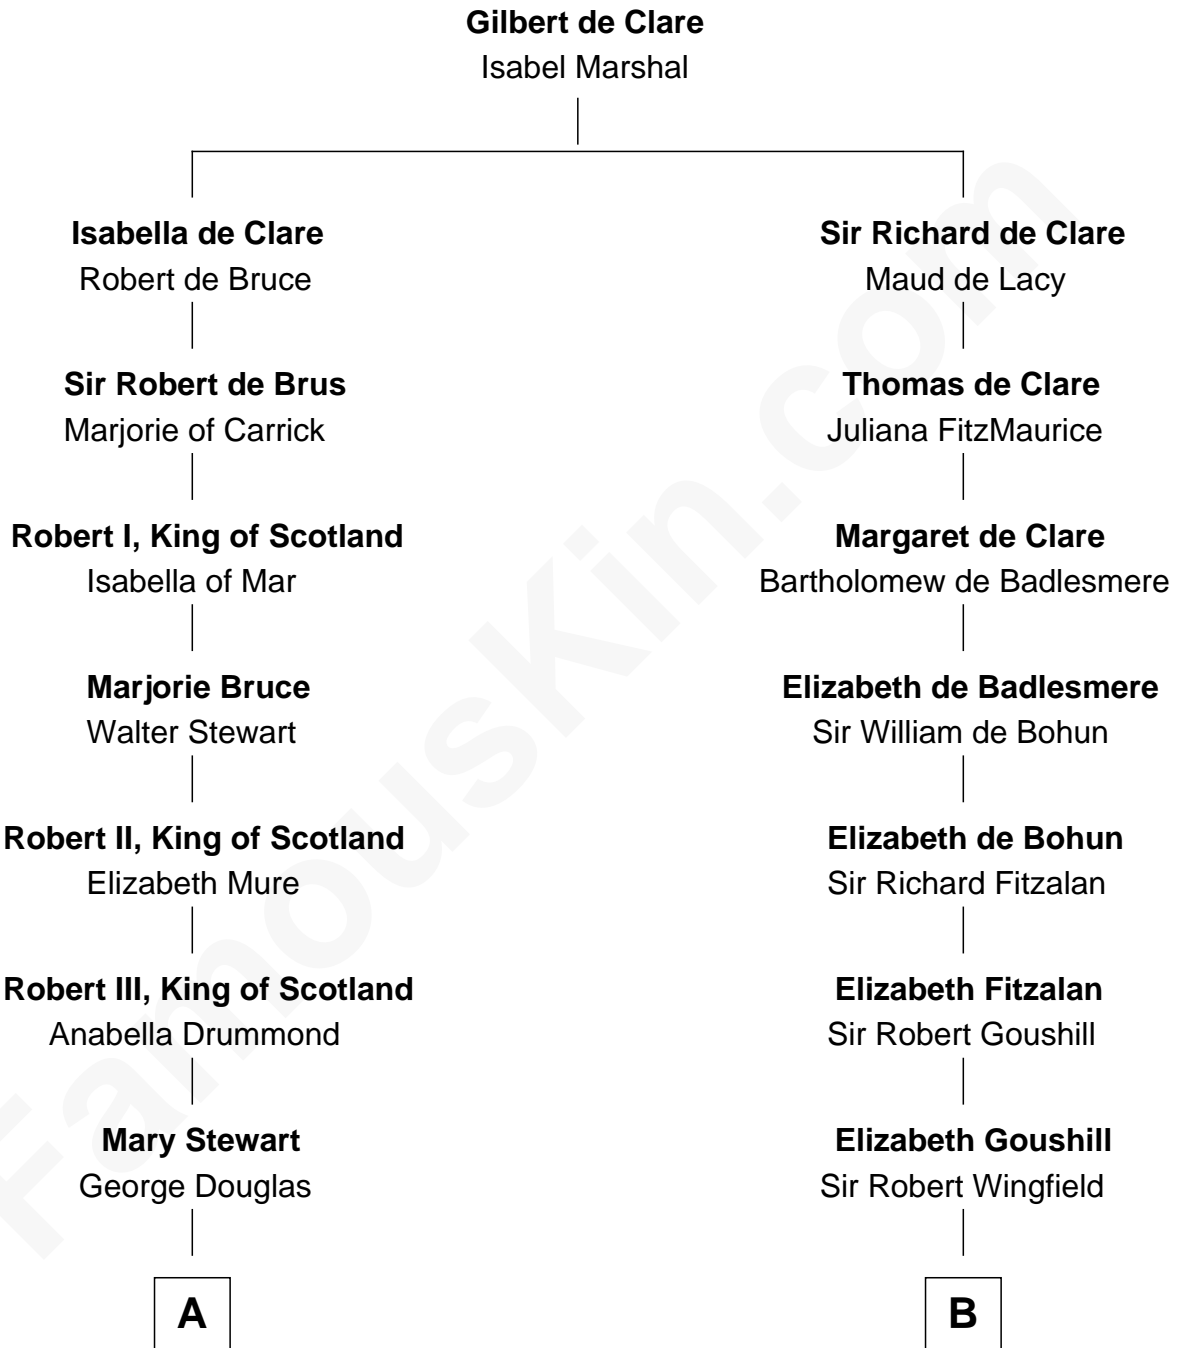

# FamousKin.com

## Relationship Chart of

### Noel Coward

*Playwright, Actor, and Songwriter*

20th cousin 1 time removed of

**Anderson Cooper**  
*Television Journalist*

**C**

**Henry Veitch**  
Margaret Harrison

**Henry Gordon Veitch**  
Mary Kathleen Synch