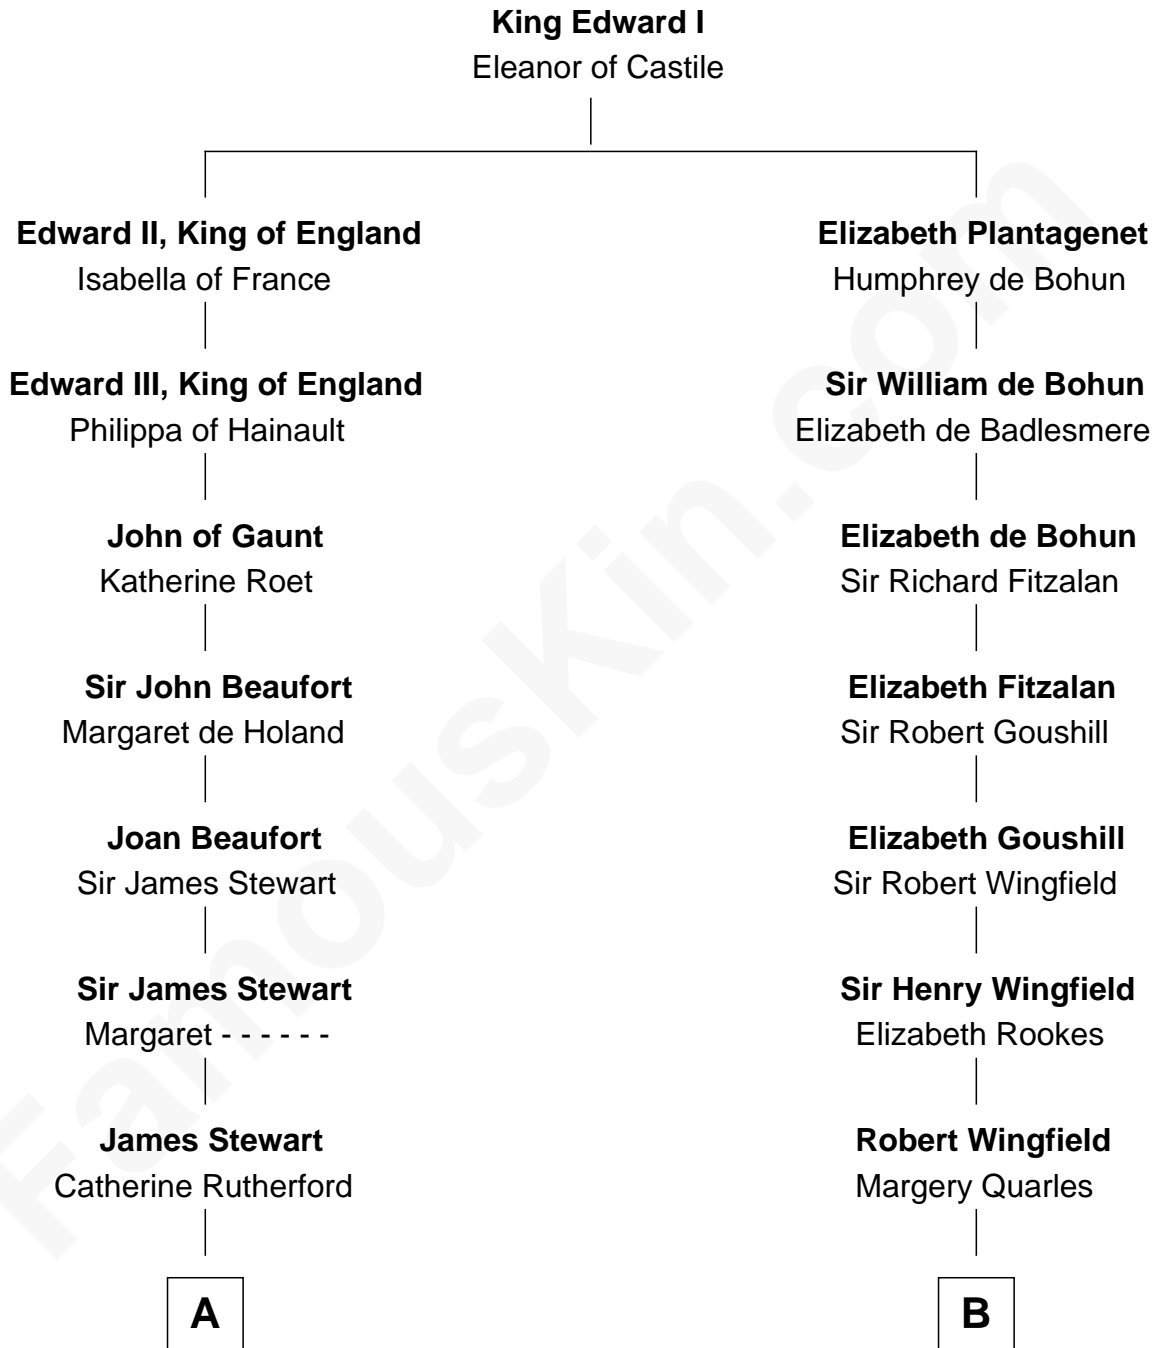

FamousKin.com

Relationship Chart of

Noel Coward

Playwright, Actor, and Songwriter

17th cousin 1 time removed of

Gloria Vanderbilt
Fashion Designer

C

Reginald Claypoole Vanderbilt

Gloria Maria Mercedes Morgan

Gloria Vanderbilt

Fashion Designer

FamousKin.com