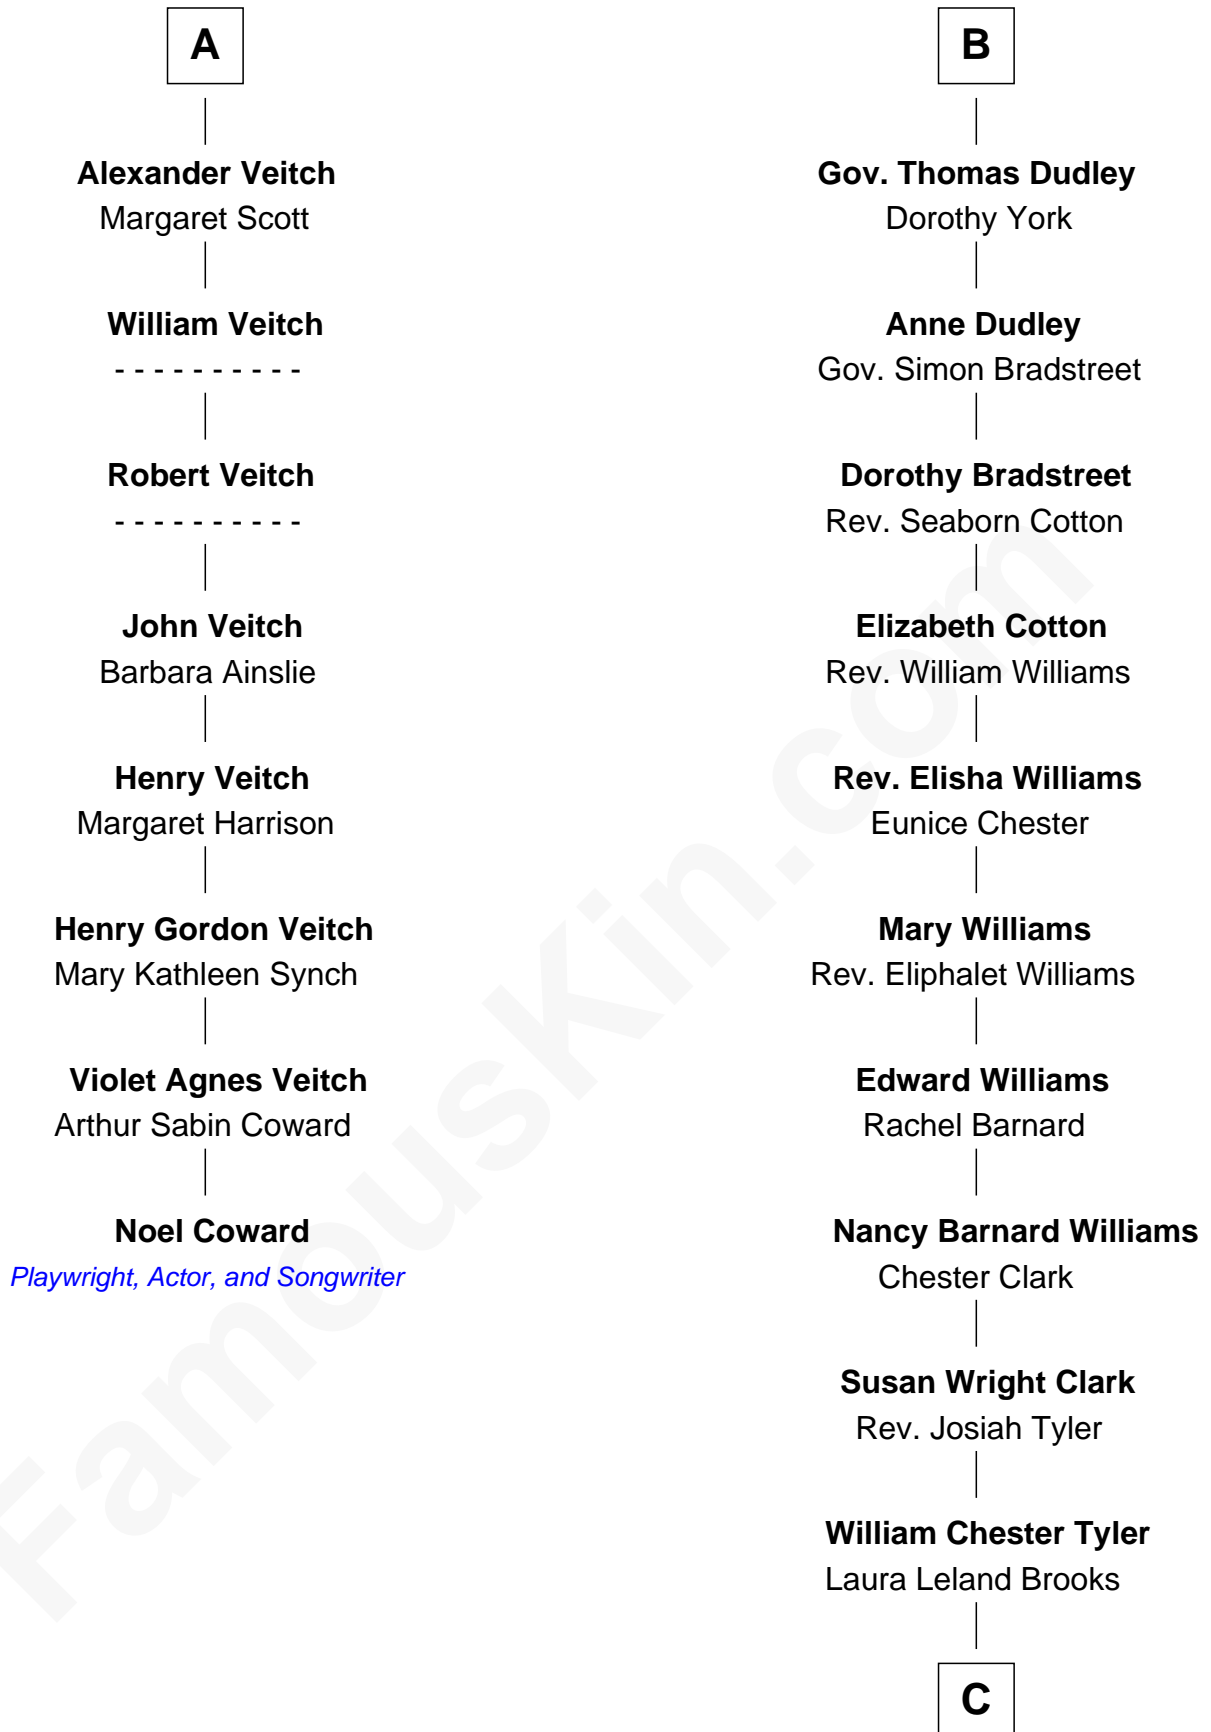

FamousKin.com

Relationship Chart of

Noel Coward

Playwright, Actor, and Songwriter

14th cousin 6 times removed of

Kate Upton

Sports Illustrated Swimsuit Cover Model

C

Margaret Hastings Tyler

Charles Henry Vial

Elizabeth Brooks Vial

Stephen Edward Upton

Jefferson Matthew Upton

Shelley Fawn Davis

Kate Upton

Model and Actress