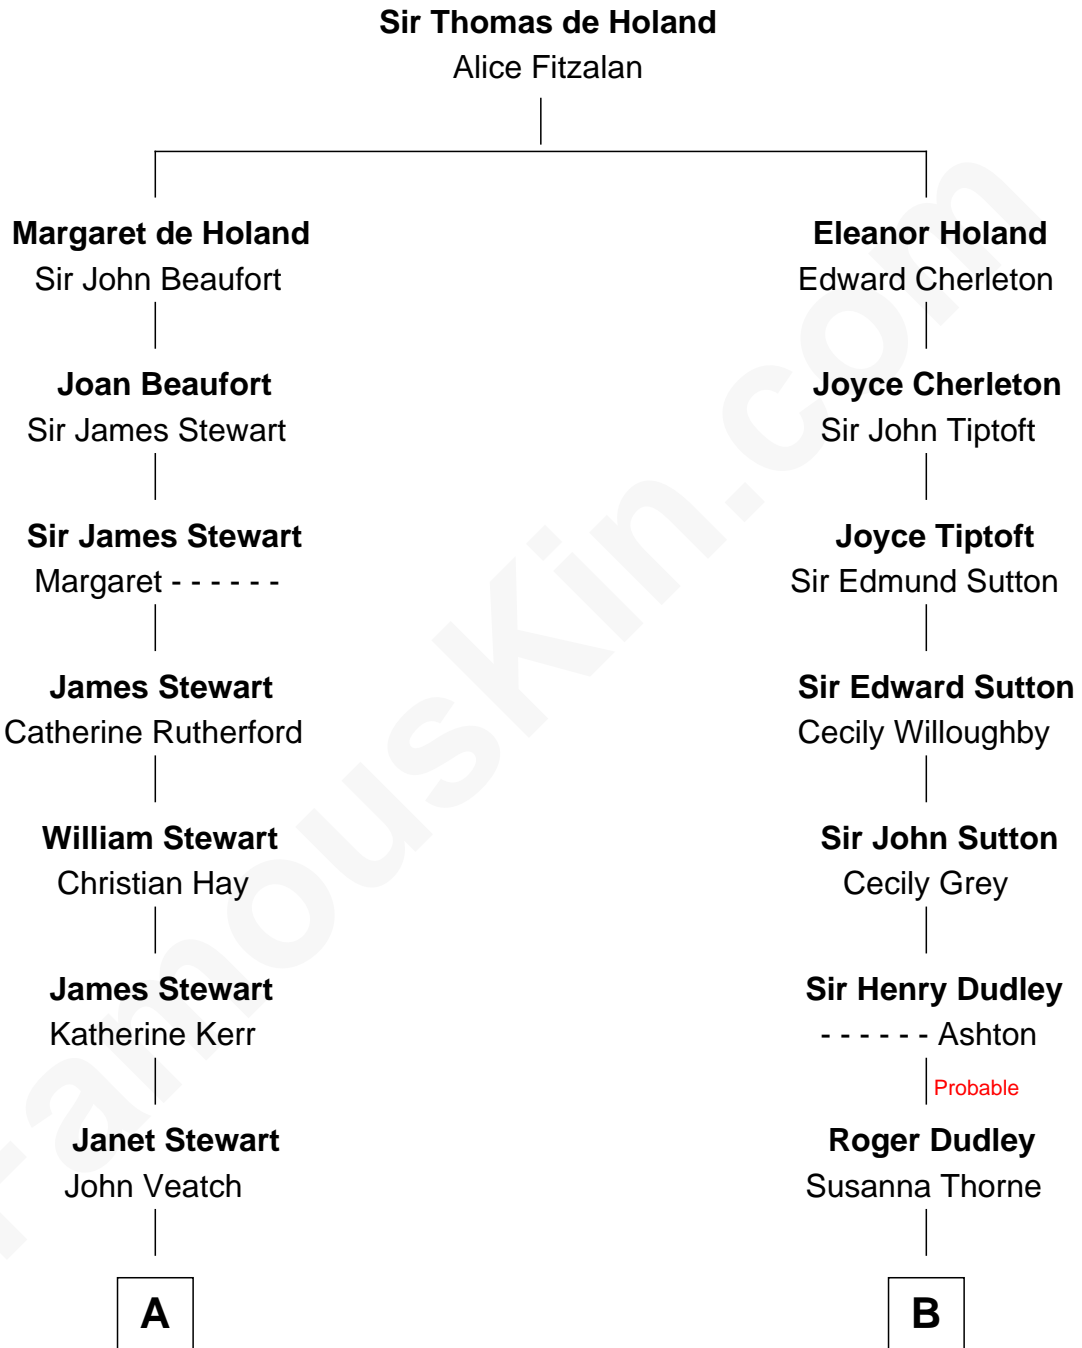

FamousKin.com

Relationship Chart of

Noel Coward

Playwright, Actor, and Songwriter

14th cousin 6 times removed of

Kate Upton

Sports Illustrated Swimsuit Cover Model

C