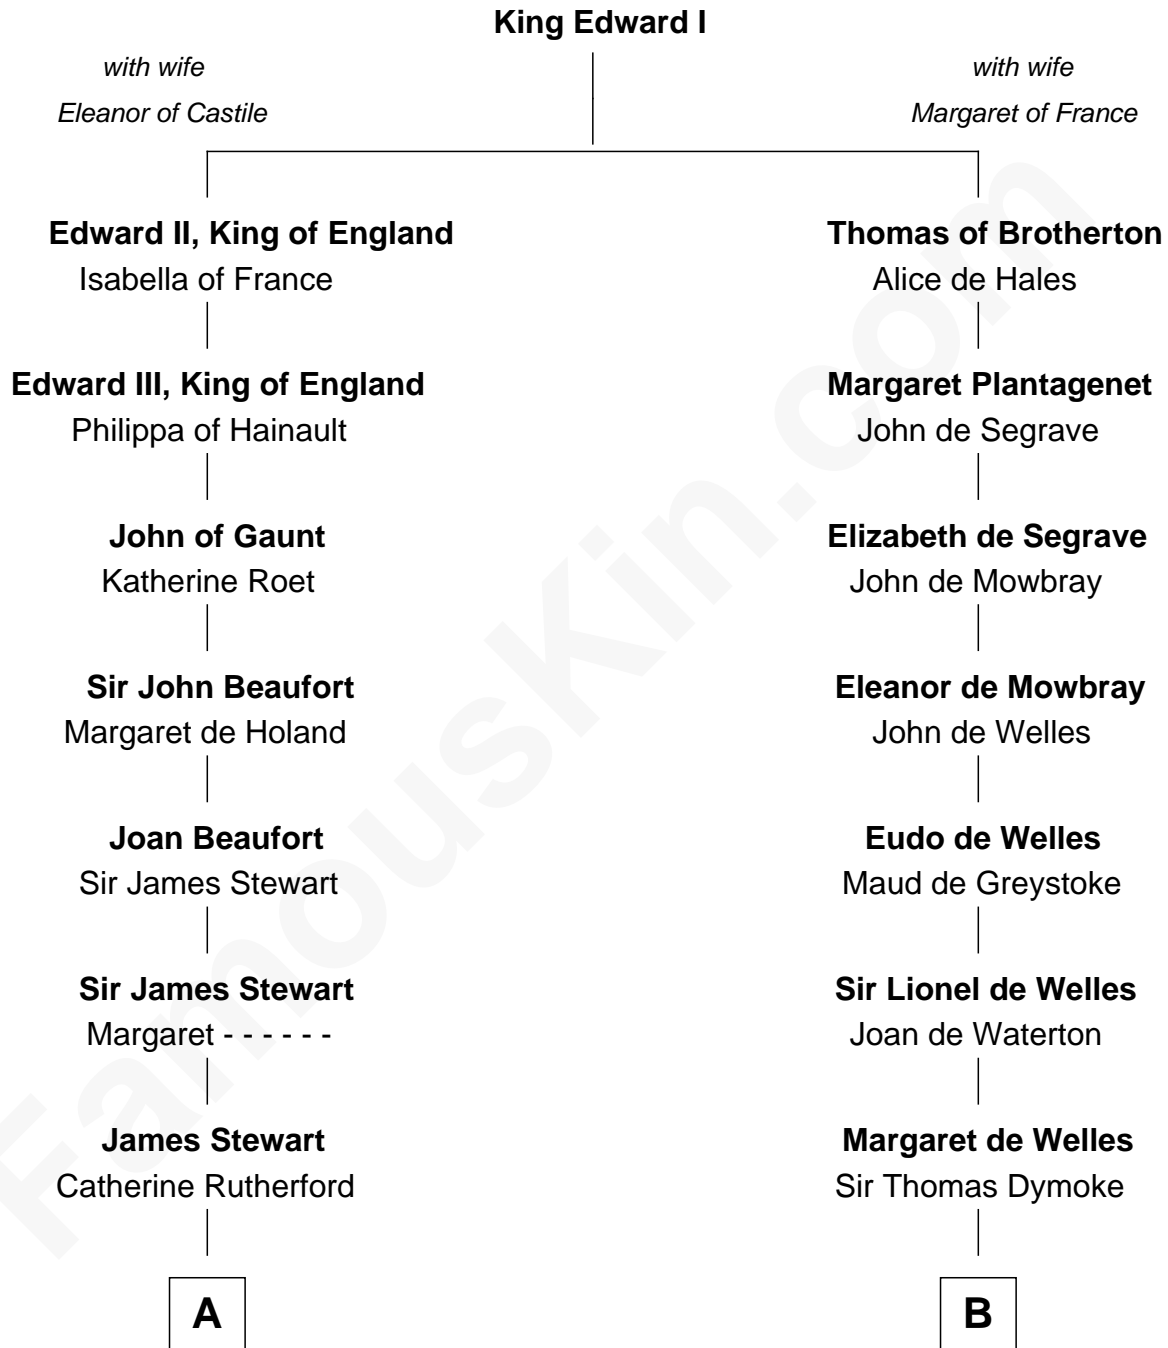

FamousKin.com

Relationship Chart of

Noel Coward

Playwright, Actor, and Songwriter

17th cousin 4 times removed of

Ray Bradbury

Author of The Martian Chronicles

C

Samuel Bradbury

Frances Mary Rohead

Samuel Irving Bradbury

Mary Adell Spaulding

Samuel Hinkston Bradbury

Minnie Alice Davis

Leonard Spaulding Bradbury

Esther Marie Moberg