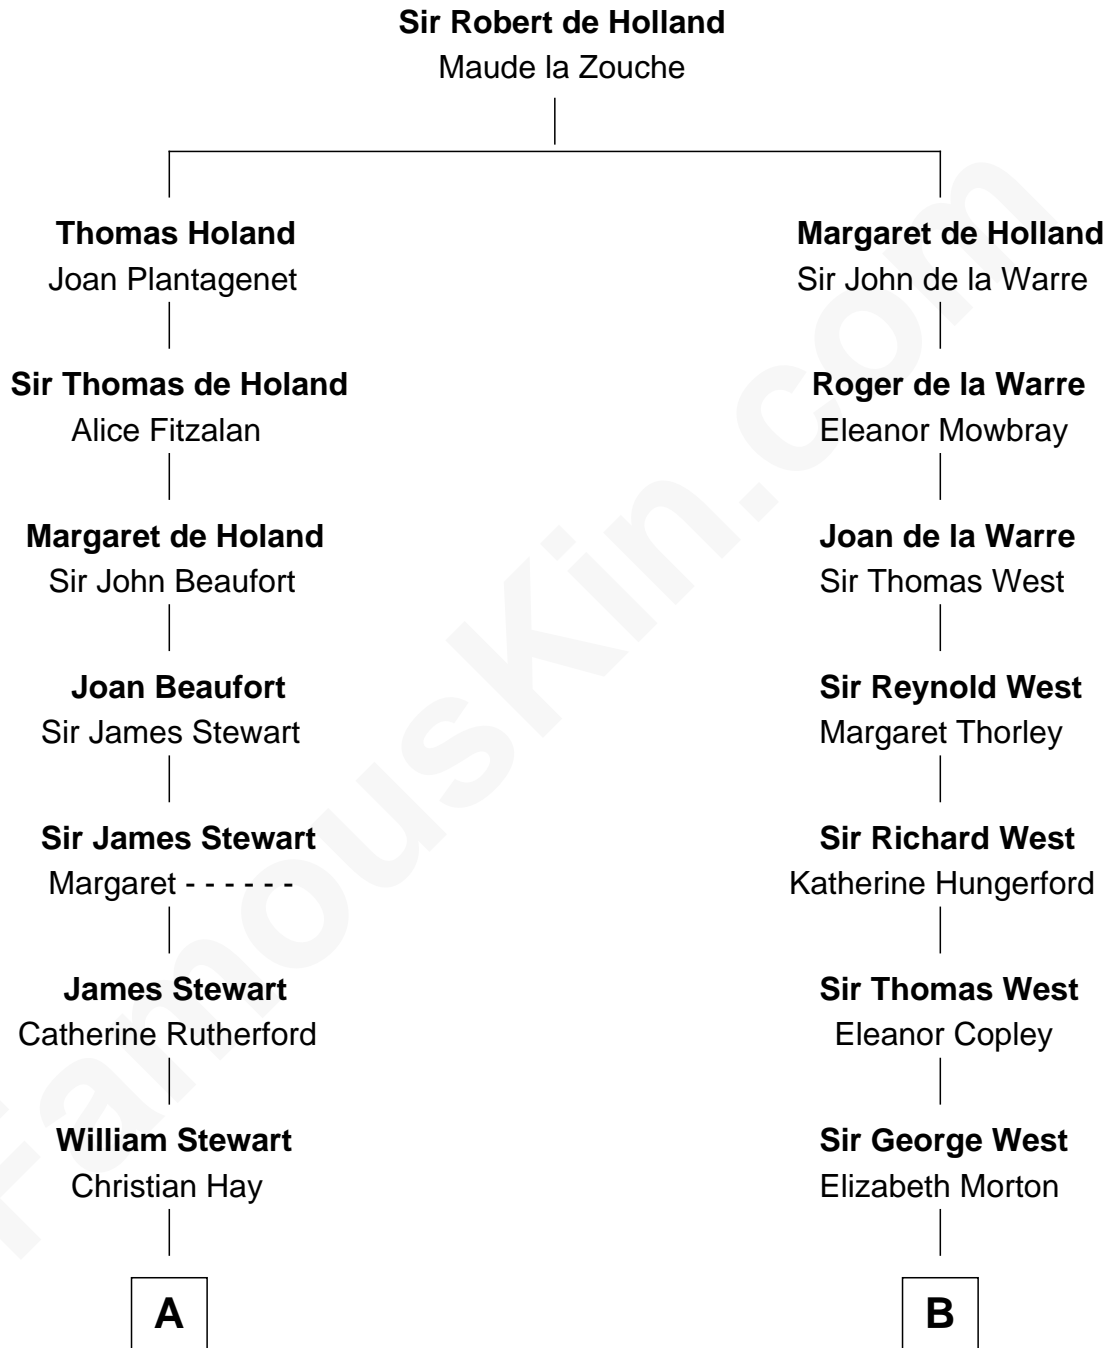

FamousKin.com

Relationship Chart of

Noel Coward

Playwright, Actor, and Songwriter

16th cousin 3 times removed of

Ray Bradbury

Author of The Martian Chronicles

C

—
Samuel Hinkston Bradbury

Minnie Alice Davis

—
Leonard Spaulding Bradbury

Esther Marie Moberg

—
Ray Bradbury

Author of [The Martian Chronicles](#)

FamousKin.com