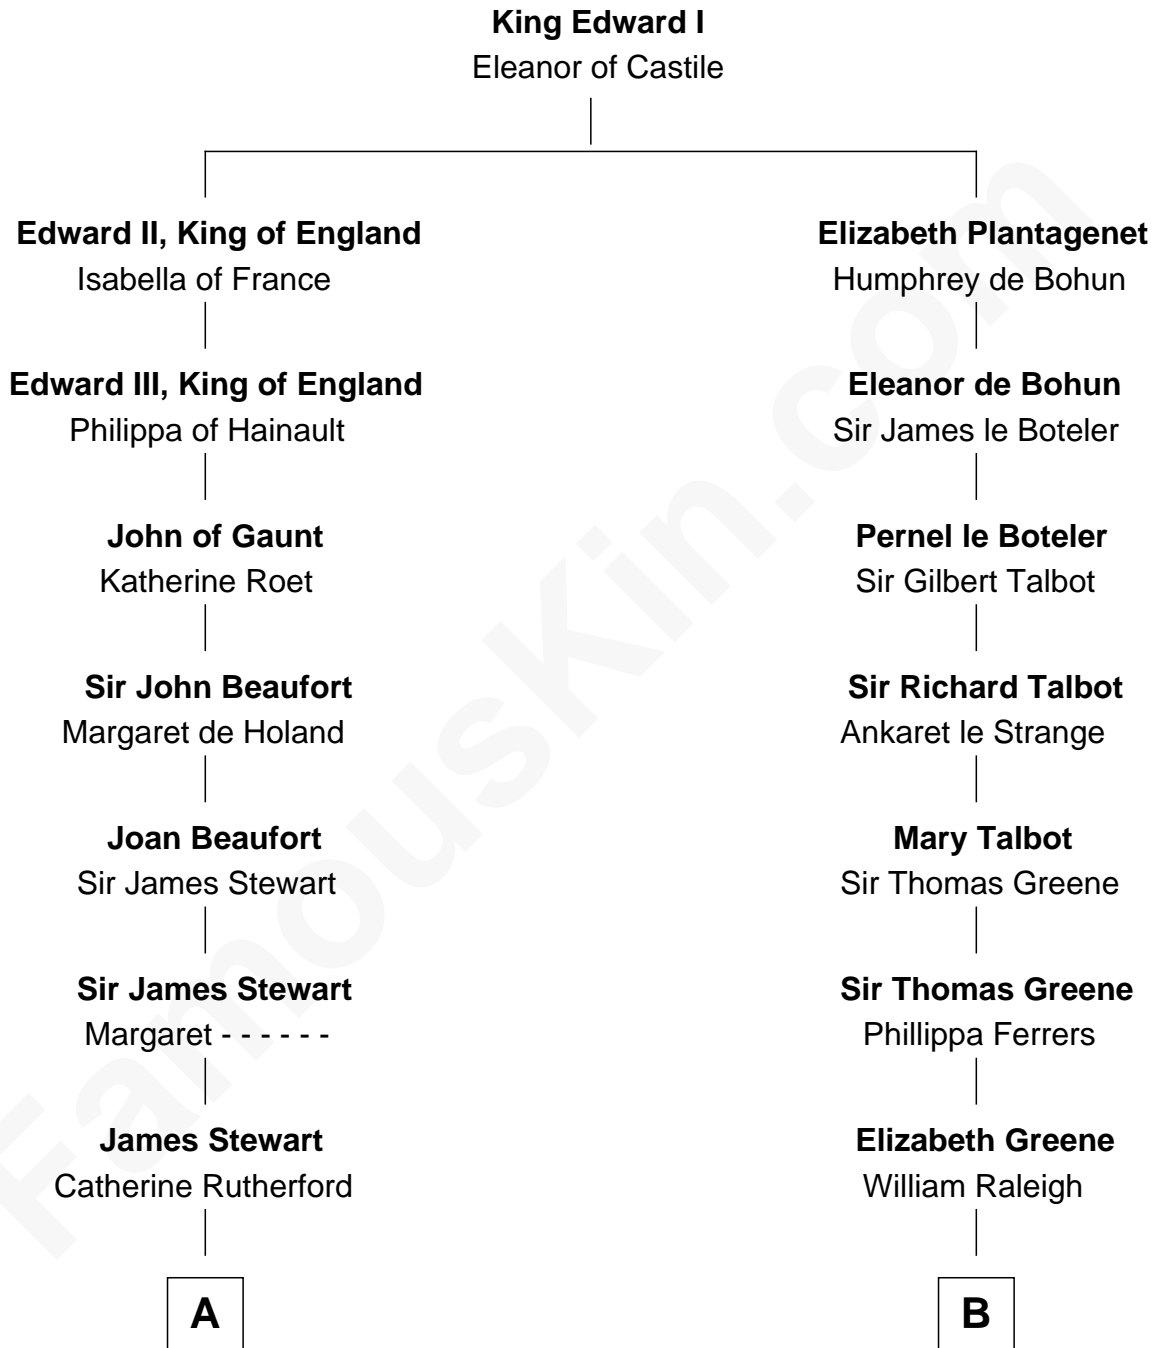

## Relationship Chart of

### Noel Coward

*Playwright, Actor, and Songwriter*

17th cousin 3 times removed of

**Shanghai Pierce**  
*Texas Cattleman*

**C**

**Ambless Wilbore**  
Nathaniel Stoddard

**Susanna Stoddard**  
Isaac Pearce

**Jonathan D. Pearce**  
Hanna Phillips Head

**Shanghai Pierce**  
*Texas Cattleman*

FamousKin.com