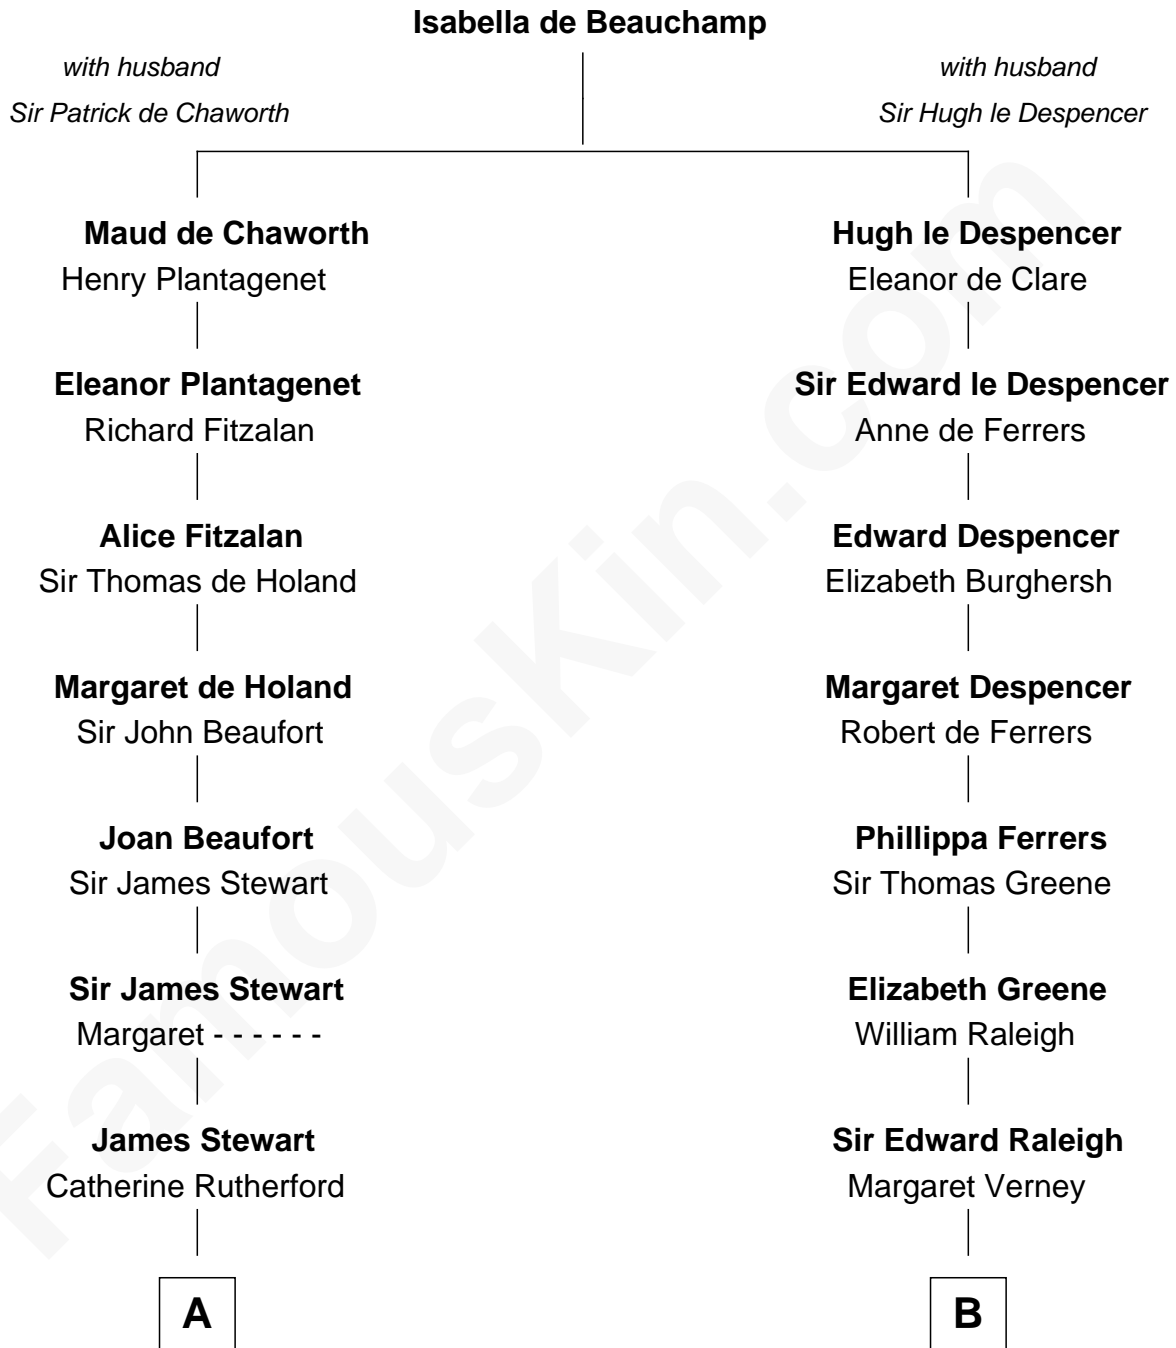

FamousKin.com

Relationship Chart of

Noel Coward

Playwright, Actor, and Songwriter

17th cousin 2 times removed of

Shanghai Pierce
Texas Cattleman

C

—
Susanna Stoddard

Isaac Pearce
—

Jonathan D. Pearce

Hanna Phillips Head
—

Shanghai Pierce

Texas Cattleman

FamousKin.com