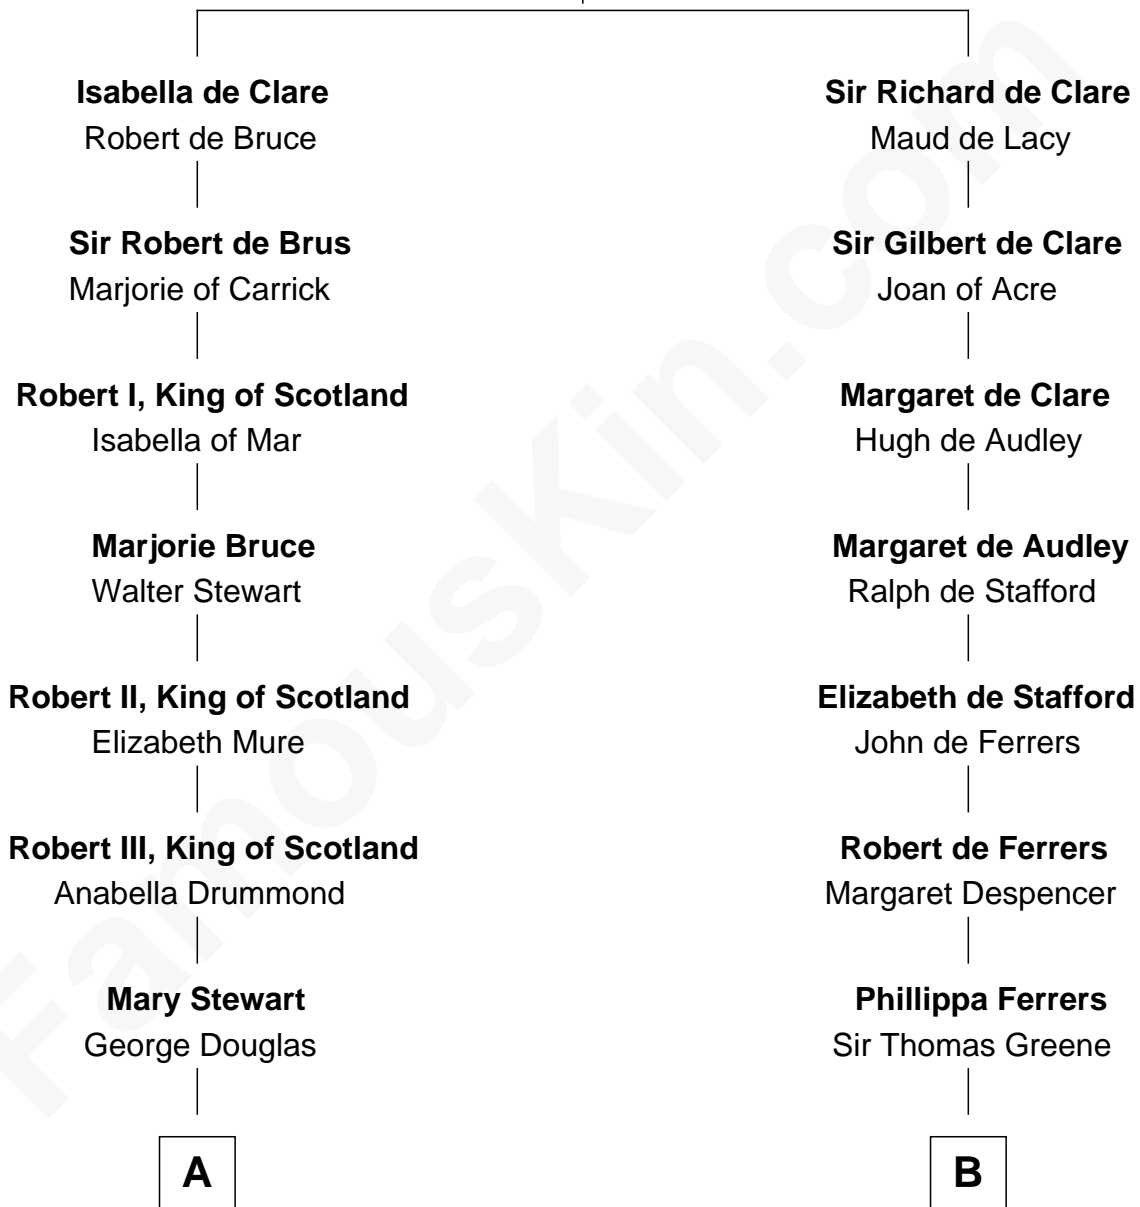

FamousKin.com

Relationship Chart of

Noel Coward

Playwright, Actor, and Songwriter

20th cousin 1 time removed of

Shanghai Pierce

Texas Cattleman

Gilbert de Clare

Isabel Marshal

C

Henry Veitch
Margaret Harrison

Henry Gordon Veitch
Mary Kathleen Synchron

Violet Agnes Veitch
Arthur Sabin Coward

Noel Coward
Playwright, Actor, and Songwriter

D

Emlin Champlin
Joseph Wilbore

Ambless Wilbore
Nathaniel Stoddard

Susanna Stoddard
Isaac Pearce

Jonathan D. Pearce
Hanna Phillips Head

Shanghai Pierce
Texas Cattleman