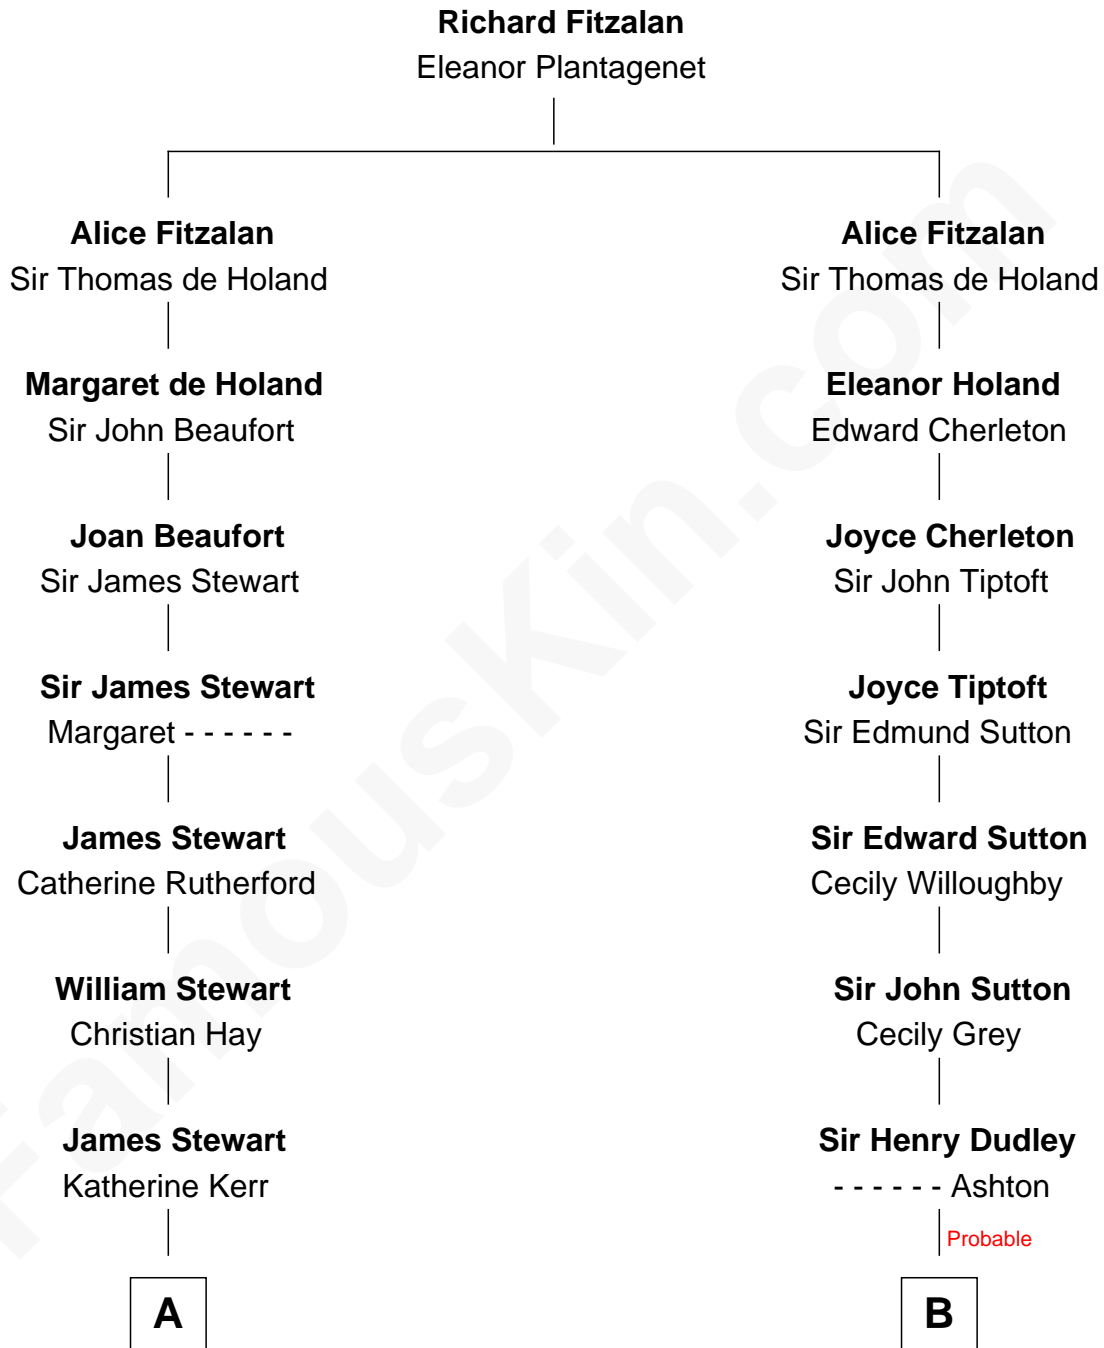

FamousKin.com Relationship Chart of

Noel Coward

Playwright, Actor, and Songwriter

15th cousin 3 times removed of

Alan Shepard

Mercury and Apollo Astronaut

C

Alan Bartlett Shepard
Pauline Renza Emerson

Alan Shepard
Mercury and Apollo Astronaut

FamousKin.com