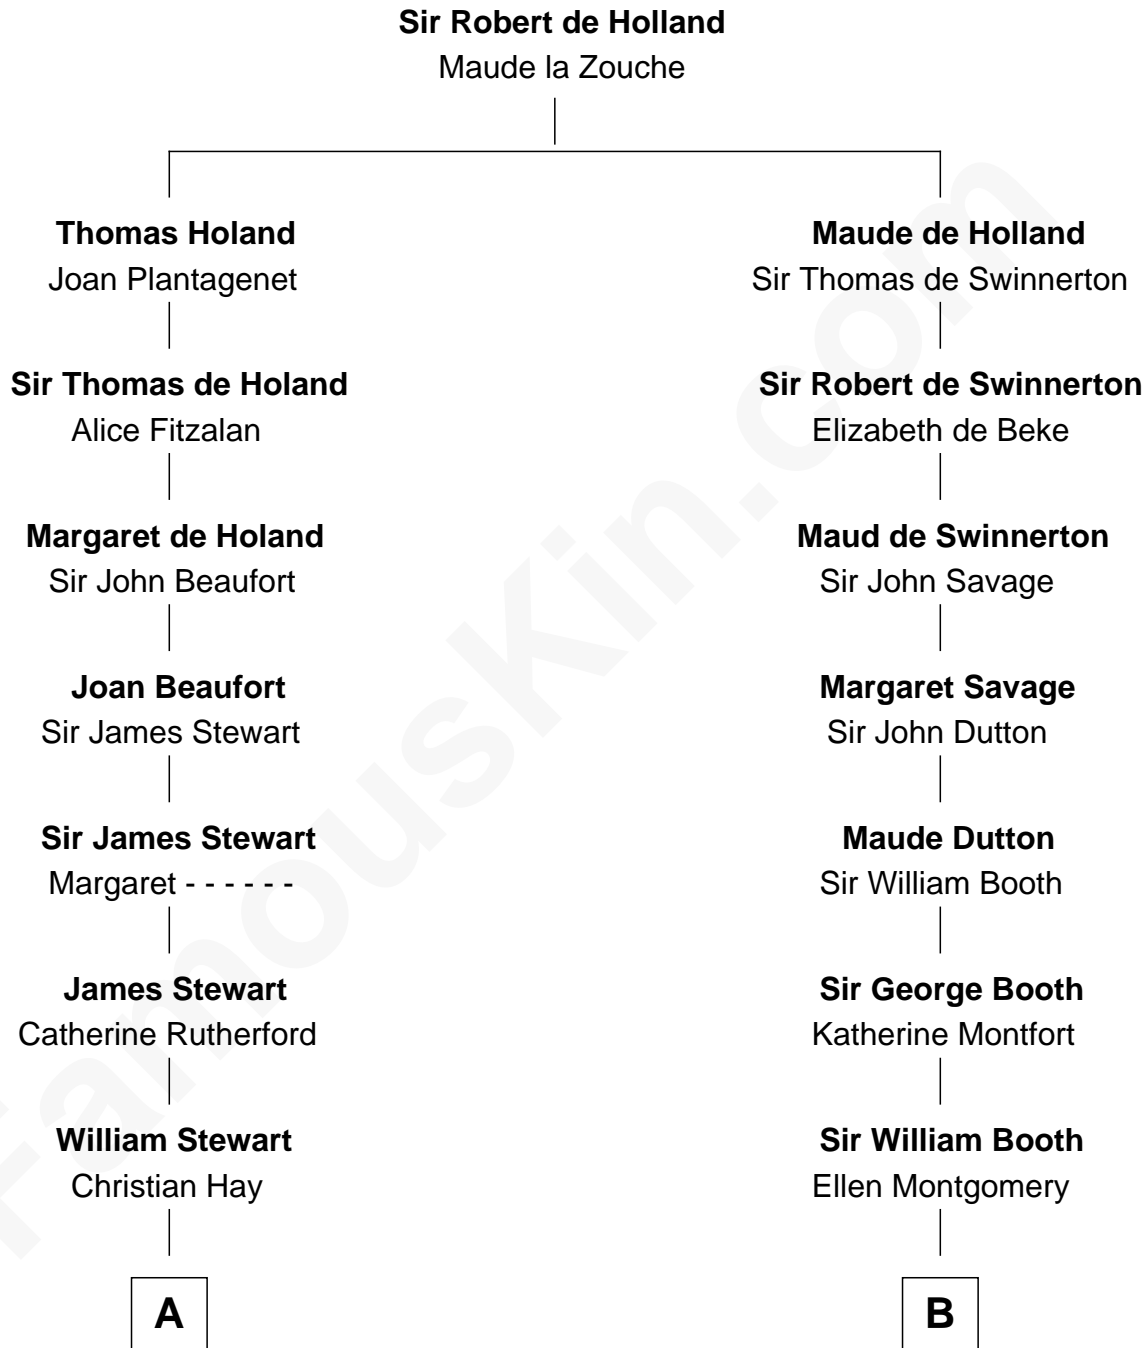

Christian Herter

59th Governor of Massachusetts