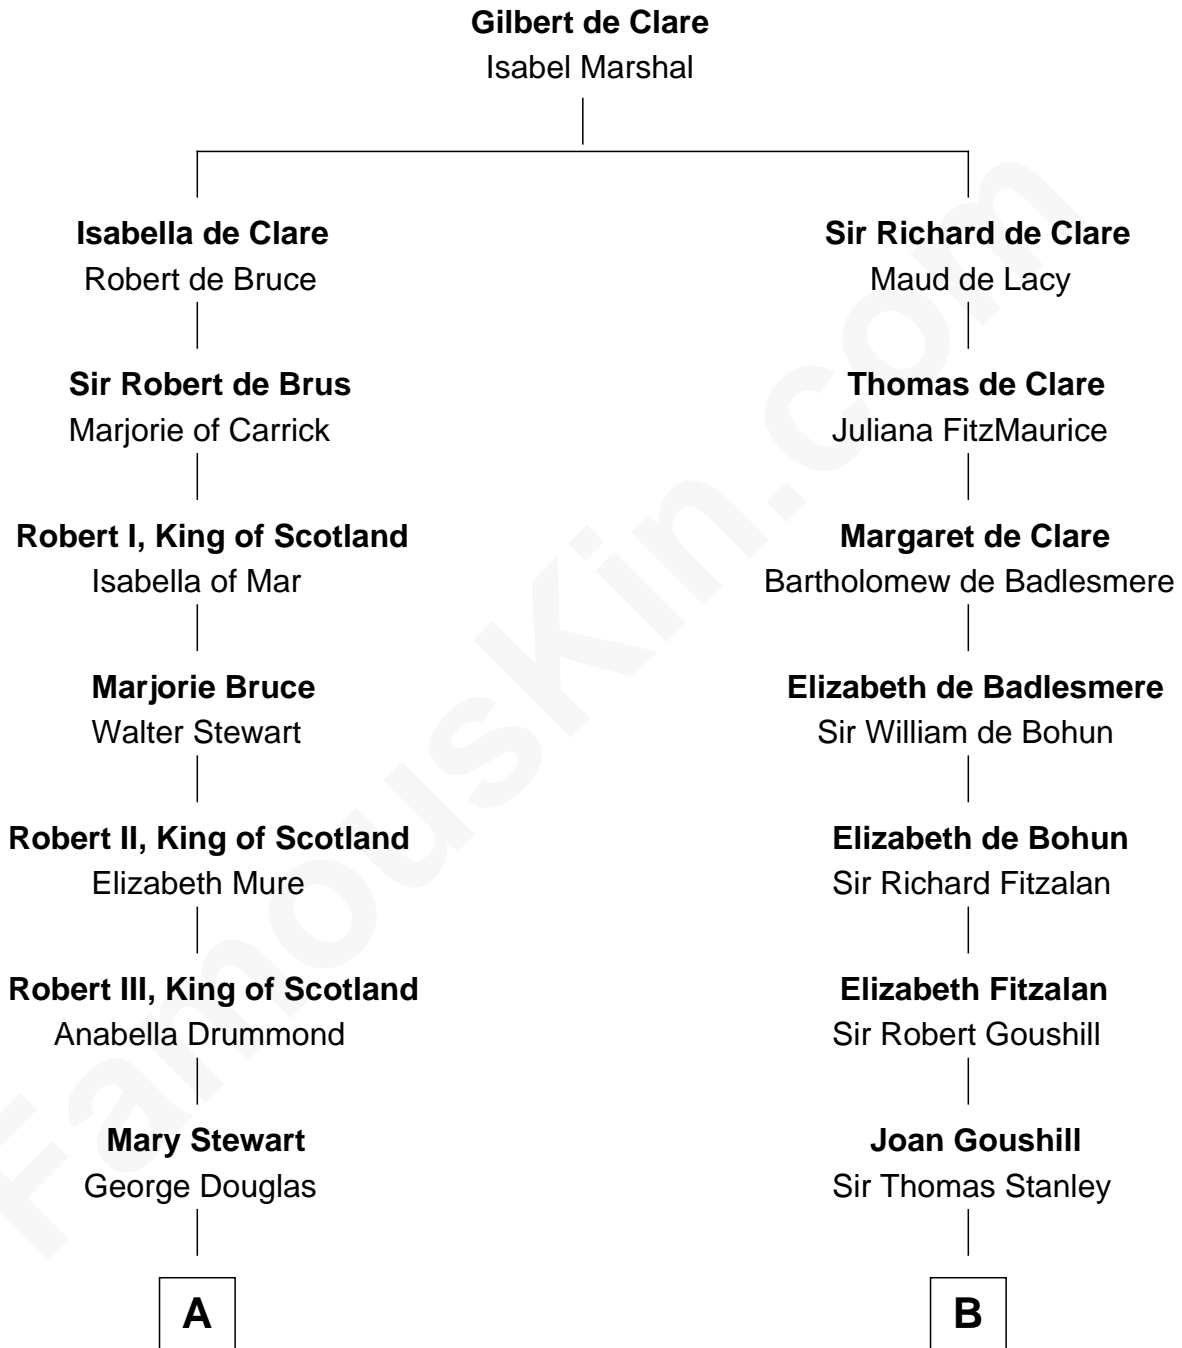

FamousKin.com

Relationship Chart of

Noel Coward

Playwright, Actor, and Songwriter

18th cousin 2 times removed of

Abigail (Smith) Adams

First Lady of President John Adams

C

Henry Veitch
Margaret Harrison

Henry Gordon Veitch
Mary Kathleen Synchron

Violet Agnes Veitch
Arthur Sabin Coward

Noel Coward
Playwright, Actor, and Songwriter

D

Elizabeth Quincy
Rev. William Smith

Abigail (Smith) Adams
First Lady of John Adams