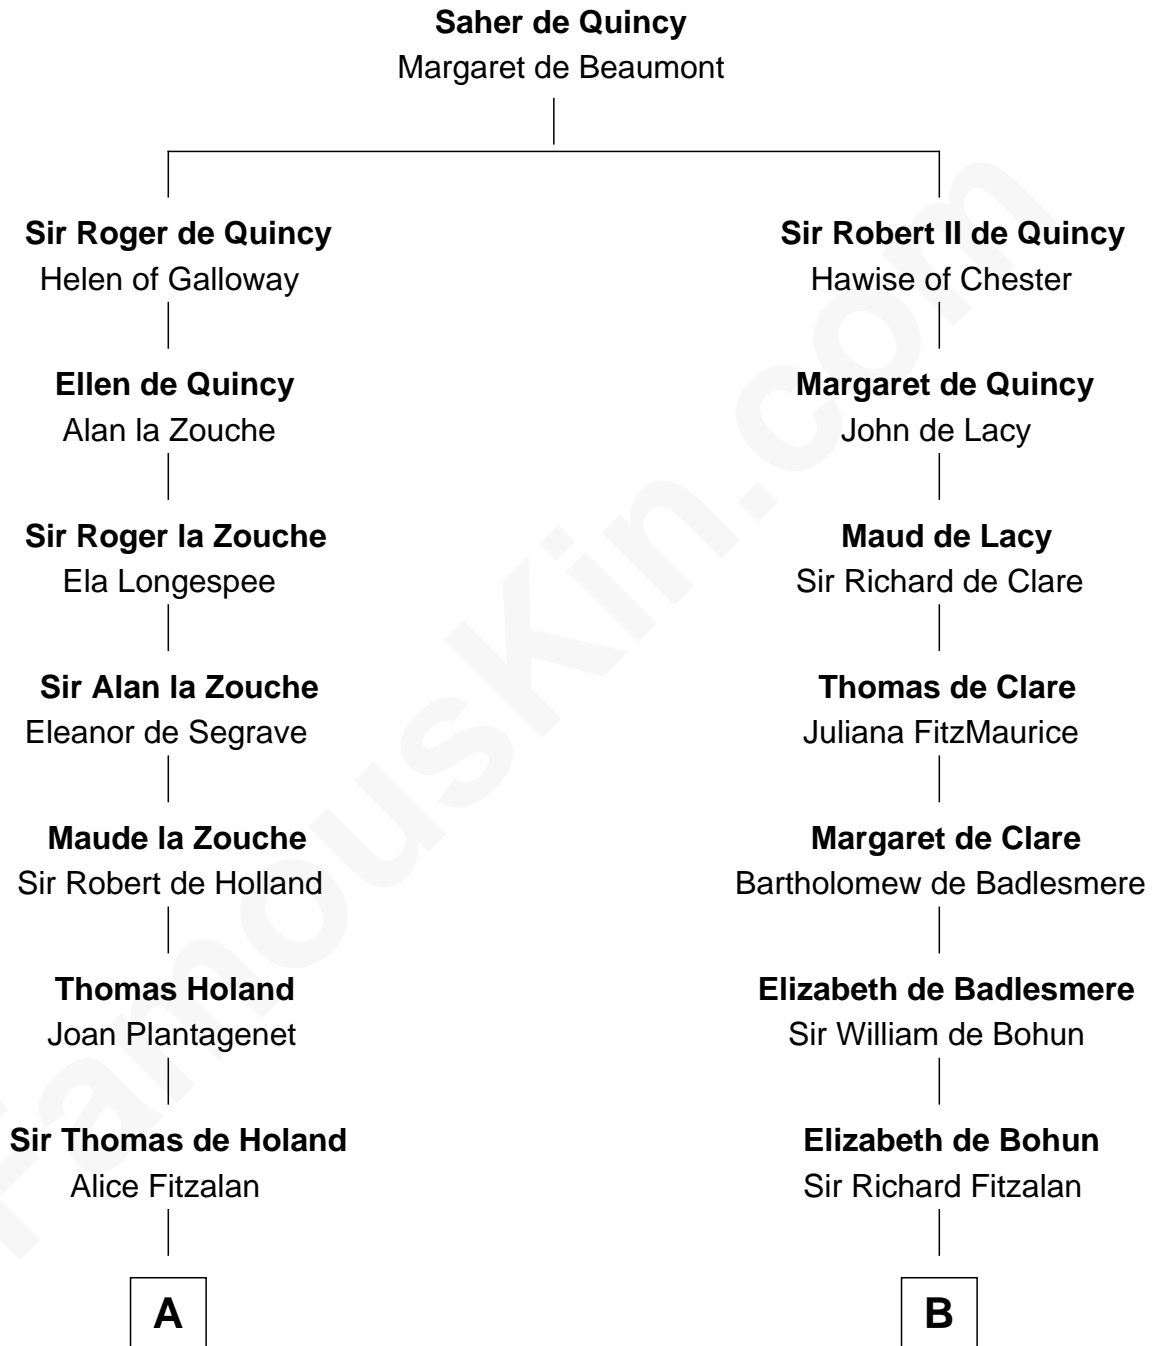

Abigail (Smith) Adams

First Lady of President John Adams