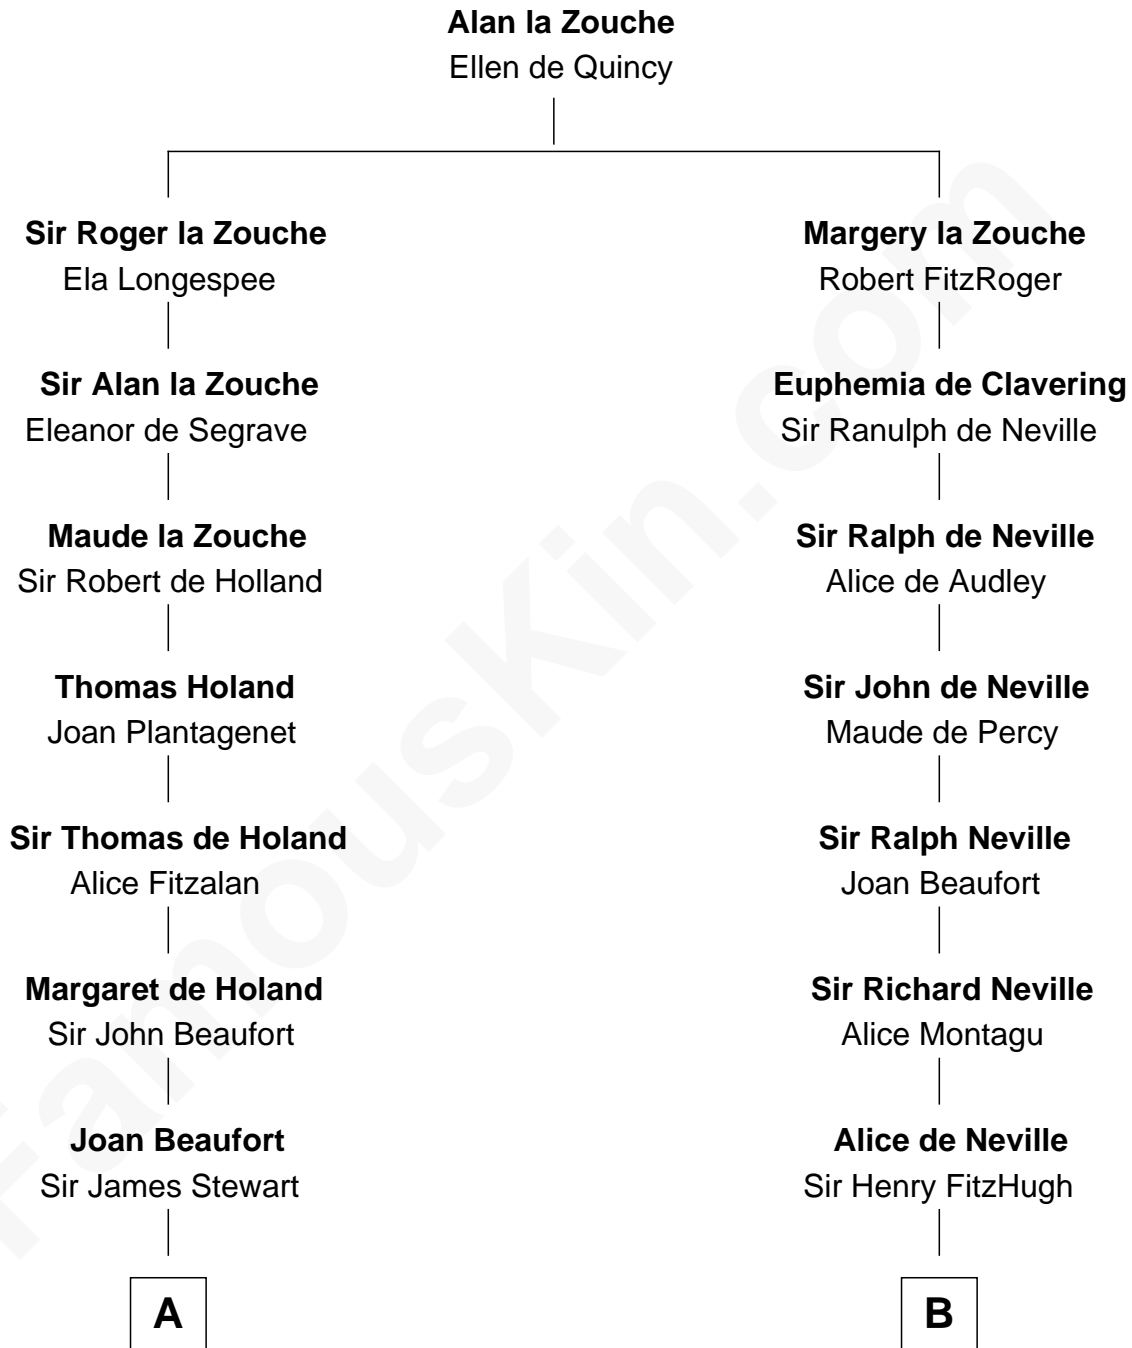

FamousKin.com

Relationship Chart of

Noel Coward

Playwright, Actor, and Songwriter

9th cousin 10 times removed of

Catherine Parr

6th Wife of King Henry VIII

C

Henry Gordon Veitch

Mary Kathleen Synch

Violet Agnes Veitch

Arthur Sabin Coward

Noel Coward

Playwright, Actor, and Songwriter

FamousKin.com