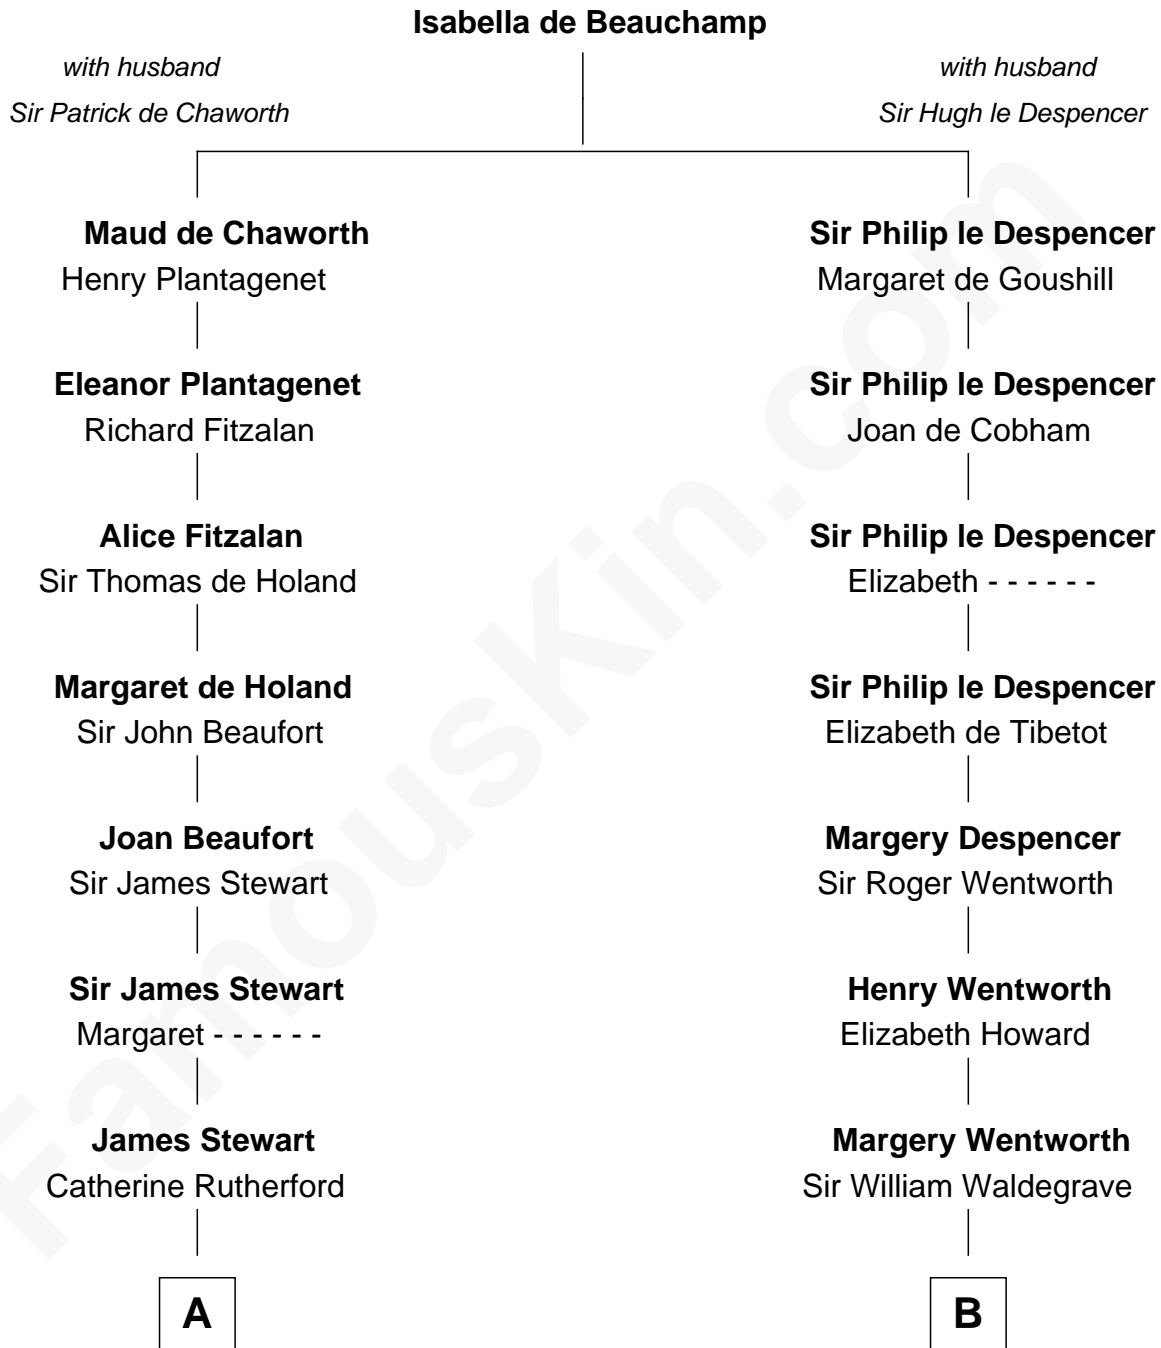

## Relationship Chart of

### Noel Coward

*Playwright, Actor, and Songwriter*

17th cousin 4 times removed of

### Jake Gyllenhaal

*Movie Actor*

C

**Anders Leonard Gyllenhaal**

Selma Amanda Nelson

**Leonard Ephraim Gyllenhaal**

Philo Pendleton

**Hugh Anders Gyllenhaal**