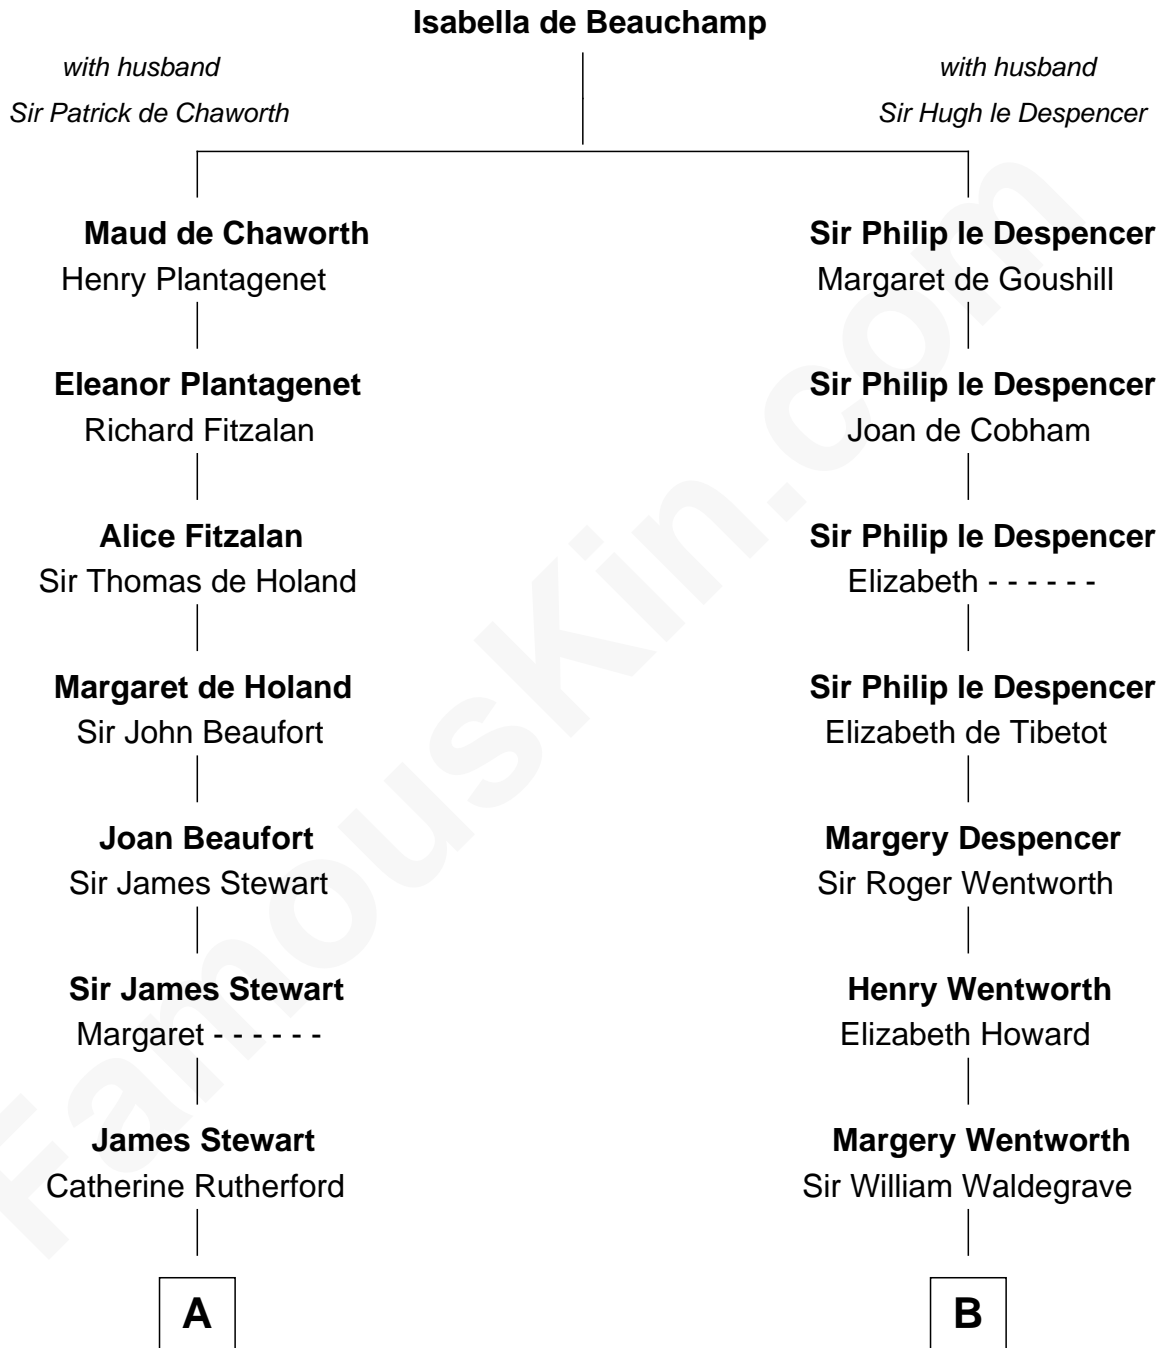

FamousKin.com

Relationship Chart of

Noel Coward

Playwright, Actor, and Songwriter

17th cousin 4 times removed of

Maggie Gyllenhaal

Movie Actress

C

Anders Leonard Gyllenhaal

Selma Amanda Nelson

Leonard Ephraim Gyllenhaal

Philo Pendleton

Hugh Anders Gyllenhaal

Virginia Lowrie Childs

Stephen Roark Gyllenhaal

Naomi Achs