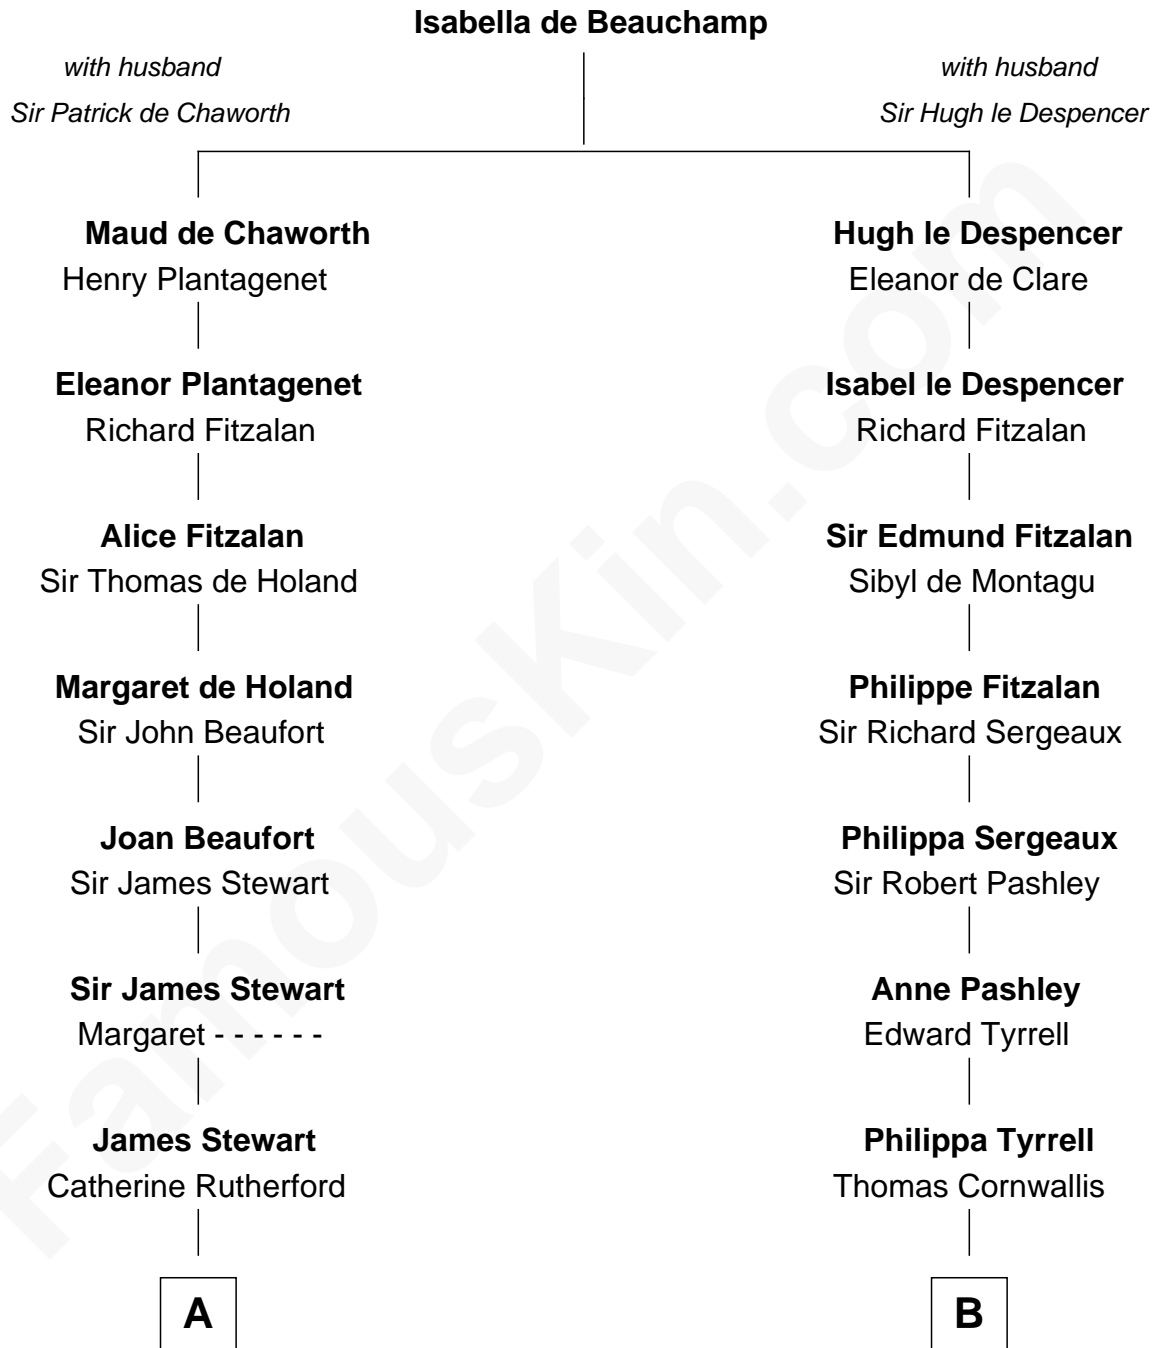

FamousKin.com

Relationship Chart of

Noel Coward

Playwright, Actor, and Songwriter

17th cousin 2 times removed of

General James Longstreet

Confederate Army - U.S. Civil War

C

—
Hannah FitzRandolph

William Longstreet

—
James Longstreet

Mary Anna Dent

—
General James Longstreet

Confederate Army - U.S. Civil War

FamousKin.com