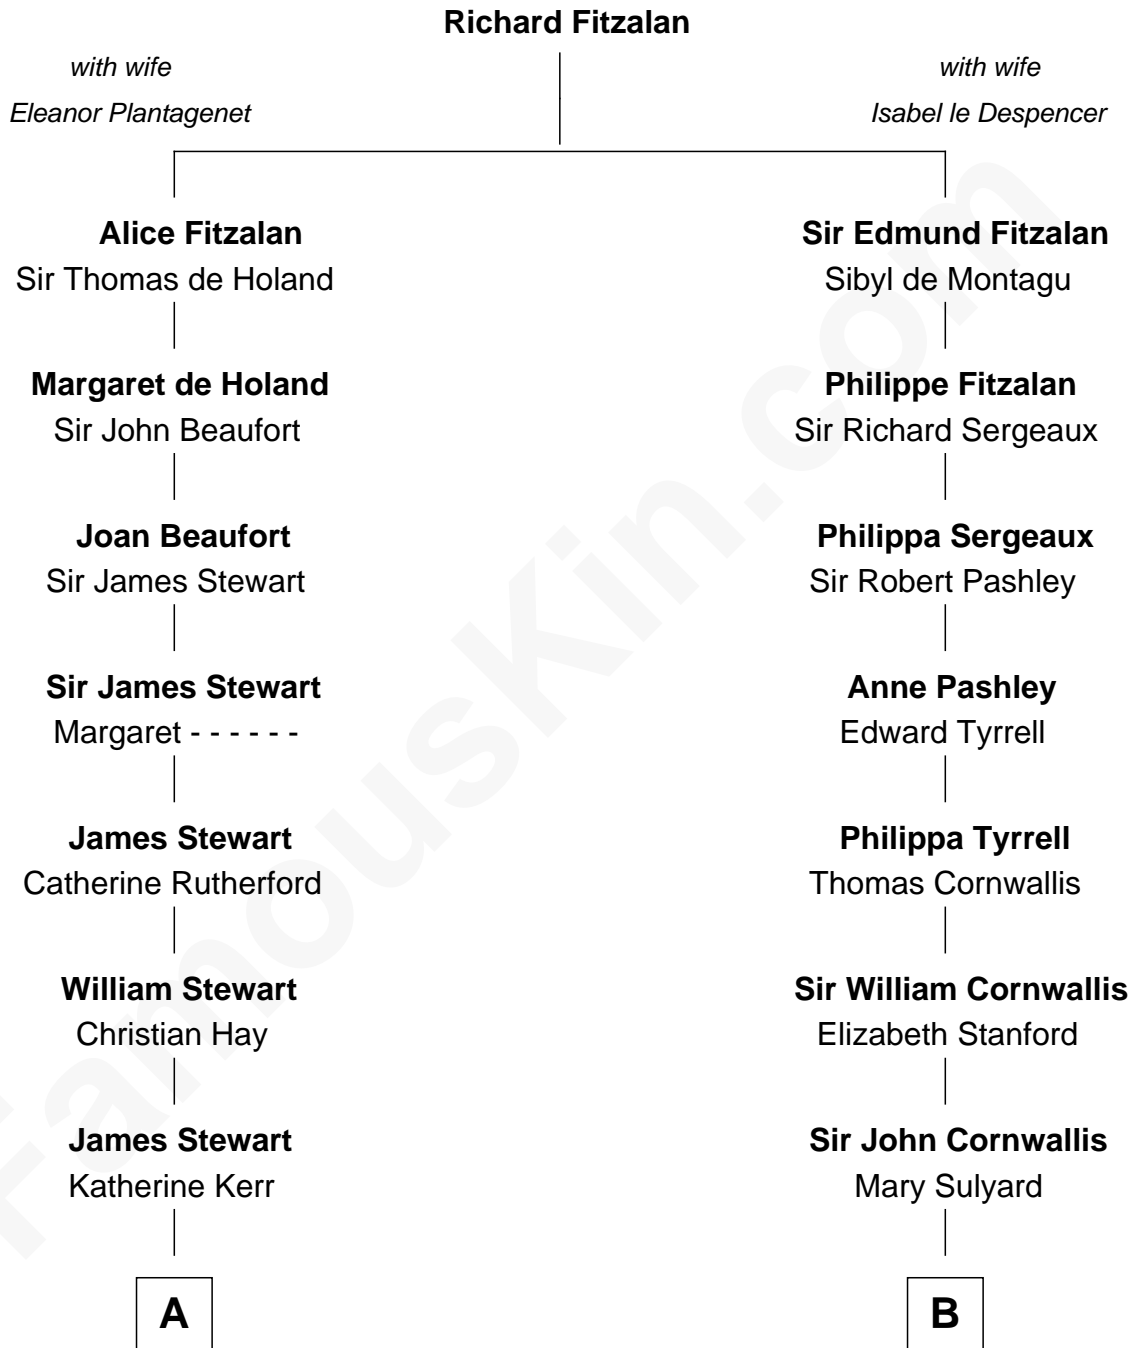

FamousKin.com

Relationship Chart of

Noel Coward

Playwright, Actor, and Songwriter

15th cousin 2 times removed of

General James Longstreet
Confederate Army - U.S. Civil War

A

Janet Stewart

John Veatch

Alexander Veitch

Margaret Scott

William Veitch

Robert Veitch

John Veitch

Barbara Ainslie

Henry Veitch