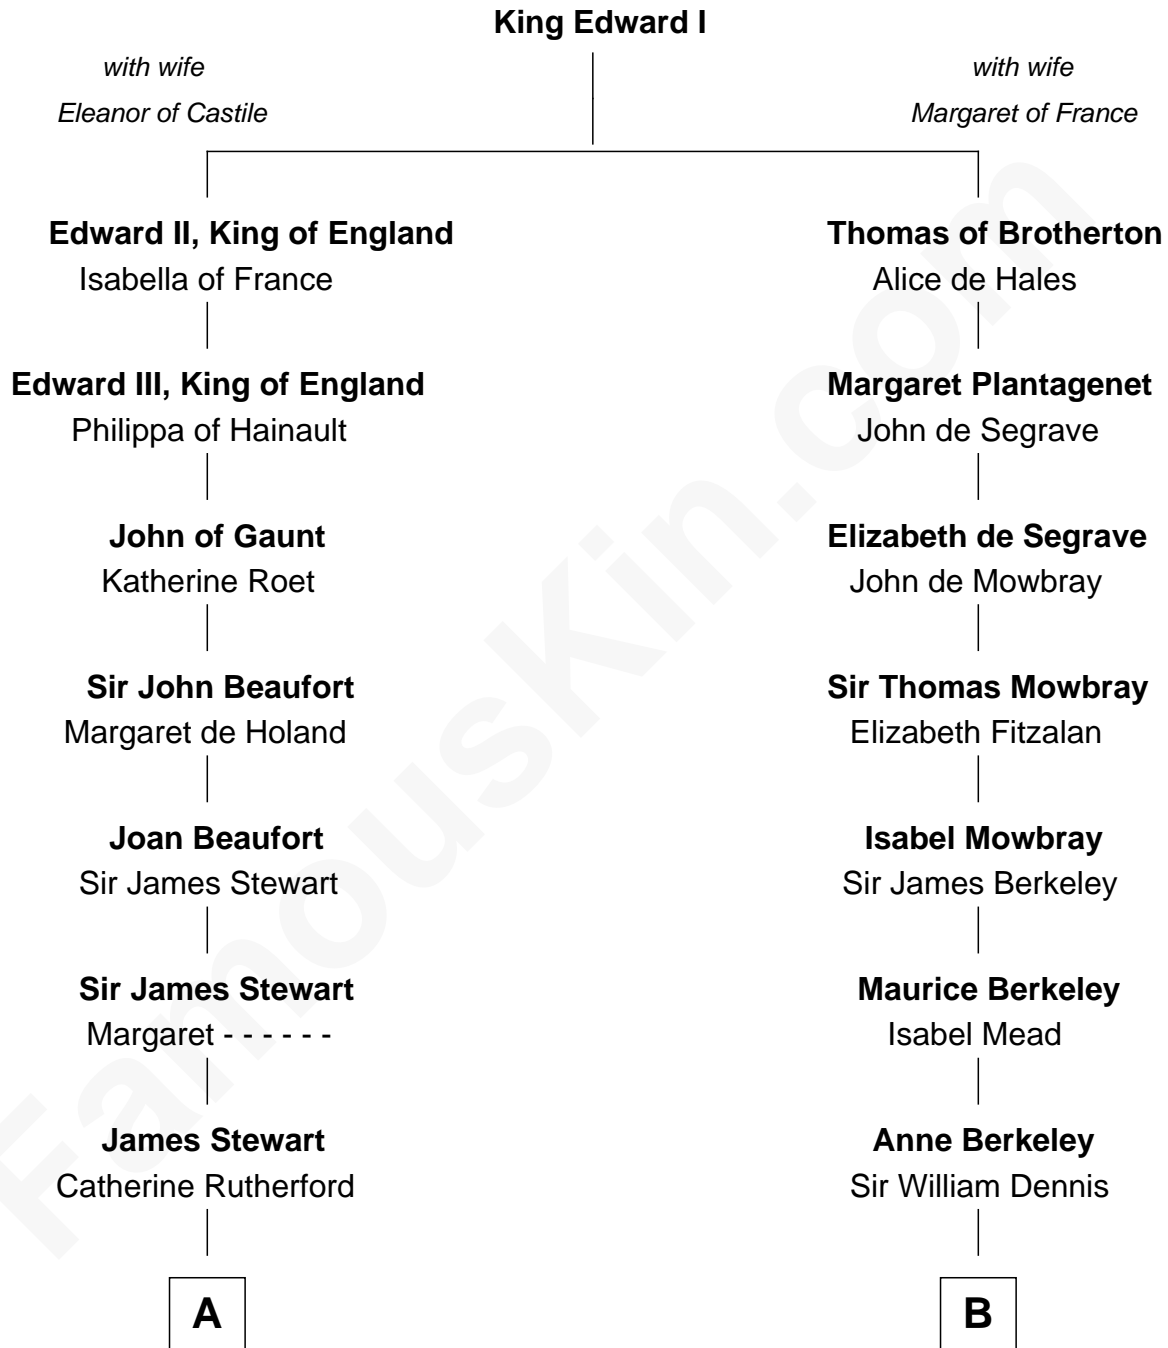

FamousKin.com

Relationship Chart of

Noel Coward

Playwright, Actor, and Songwriter

17th cousin 2 times removed of

Jack London

Author of "The Call of the Wild"