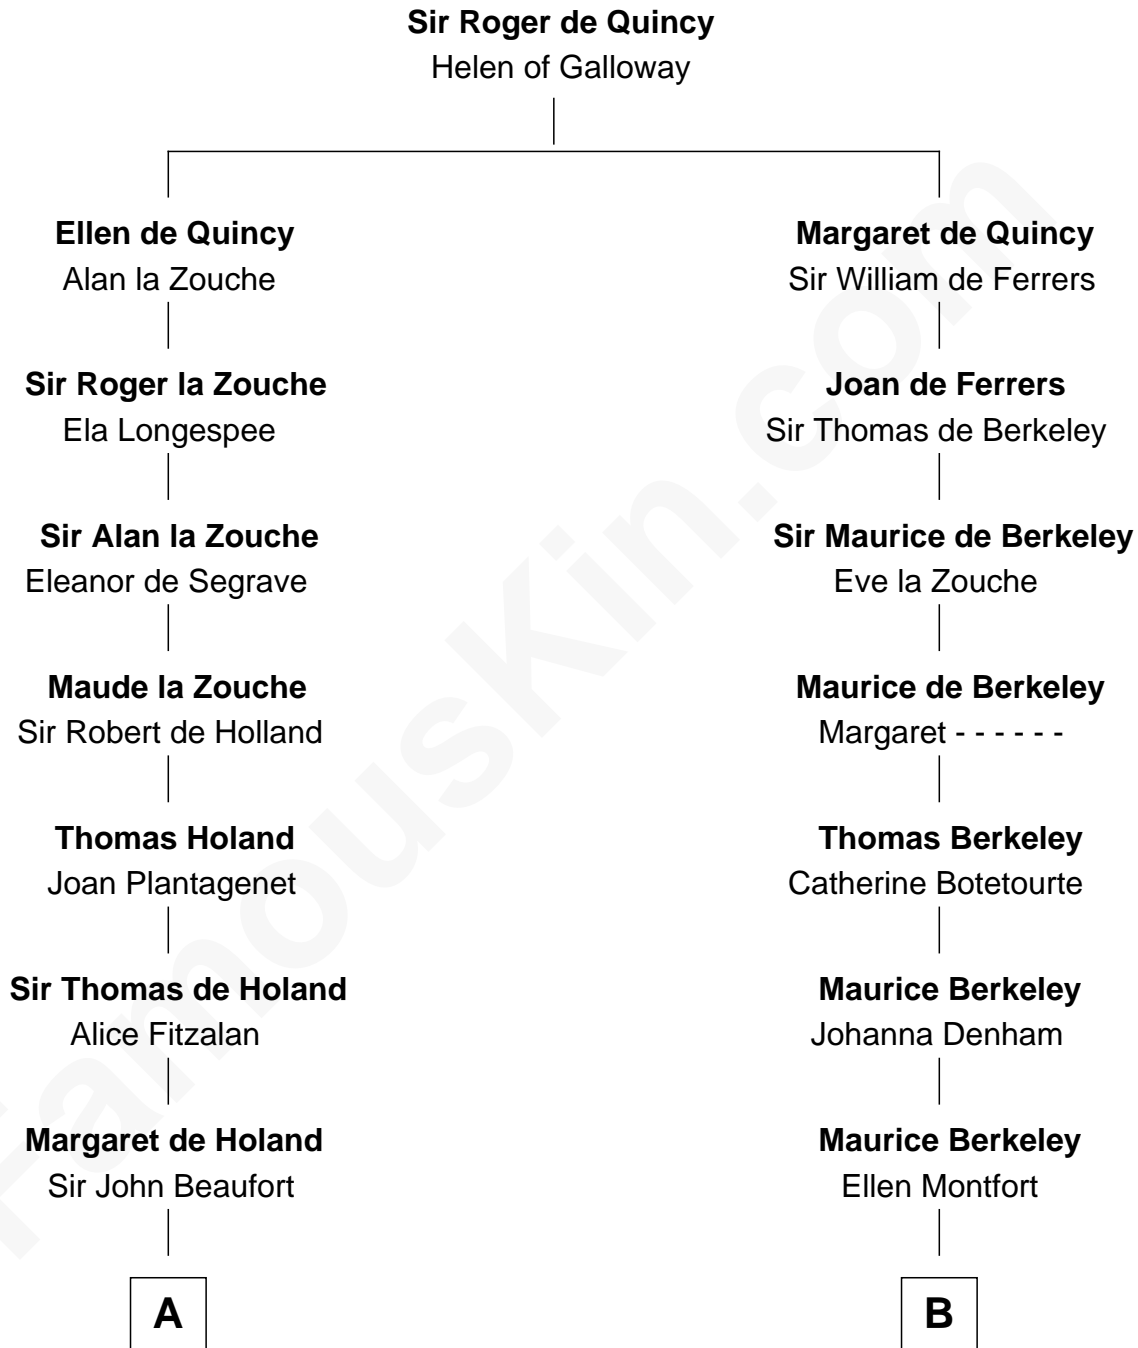

FamousKin.com Relationship Chart of

Noel Coward

Playwright, Actor, and Songwriter

20th cousin 1 time removed of

Jack London

Author of "The Call of the Wild"

C

Henry Veitch
Margaret Harrison

Henry Gordon Veitch
Mary Kathleen Synch

Violet Agnes Veitch
Arthur Sabin Coward

Noel Coward
Playwright, Actor, and Songwriter

D

Adam Wellman
Esther Mann

Joel Wellman
Betsey Baker

Marshall Daniel Wellman
Eleanor Garrett Jones