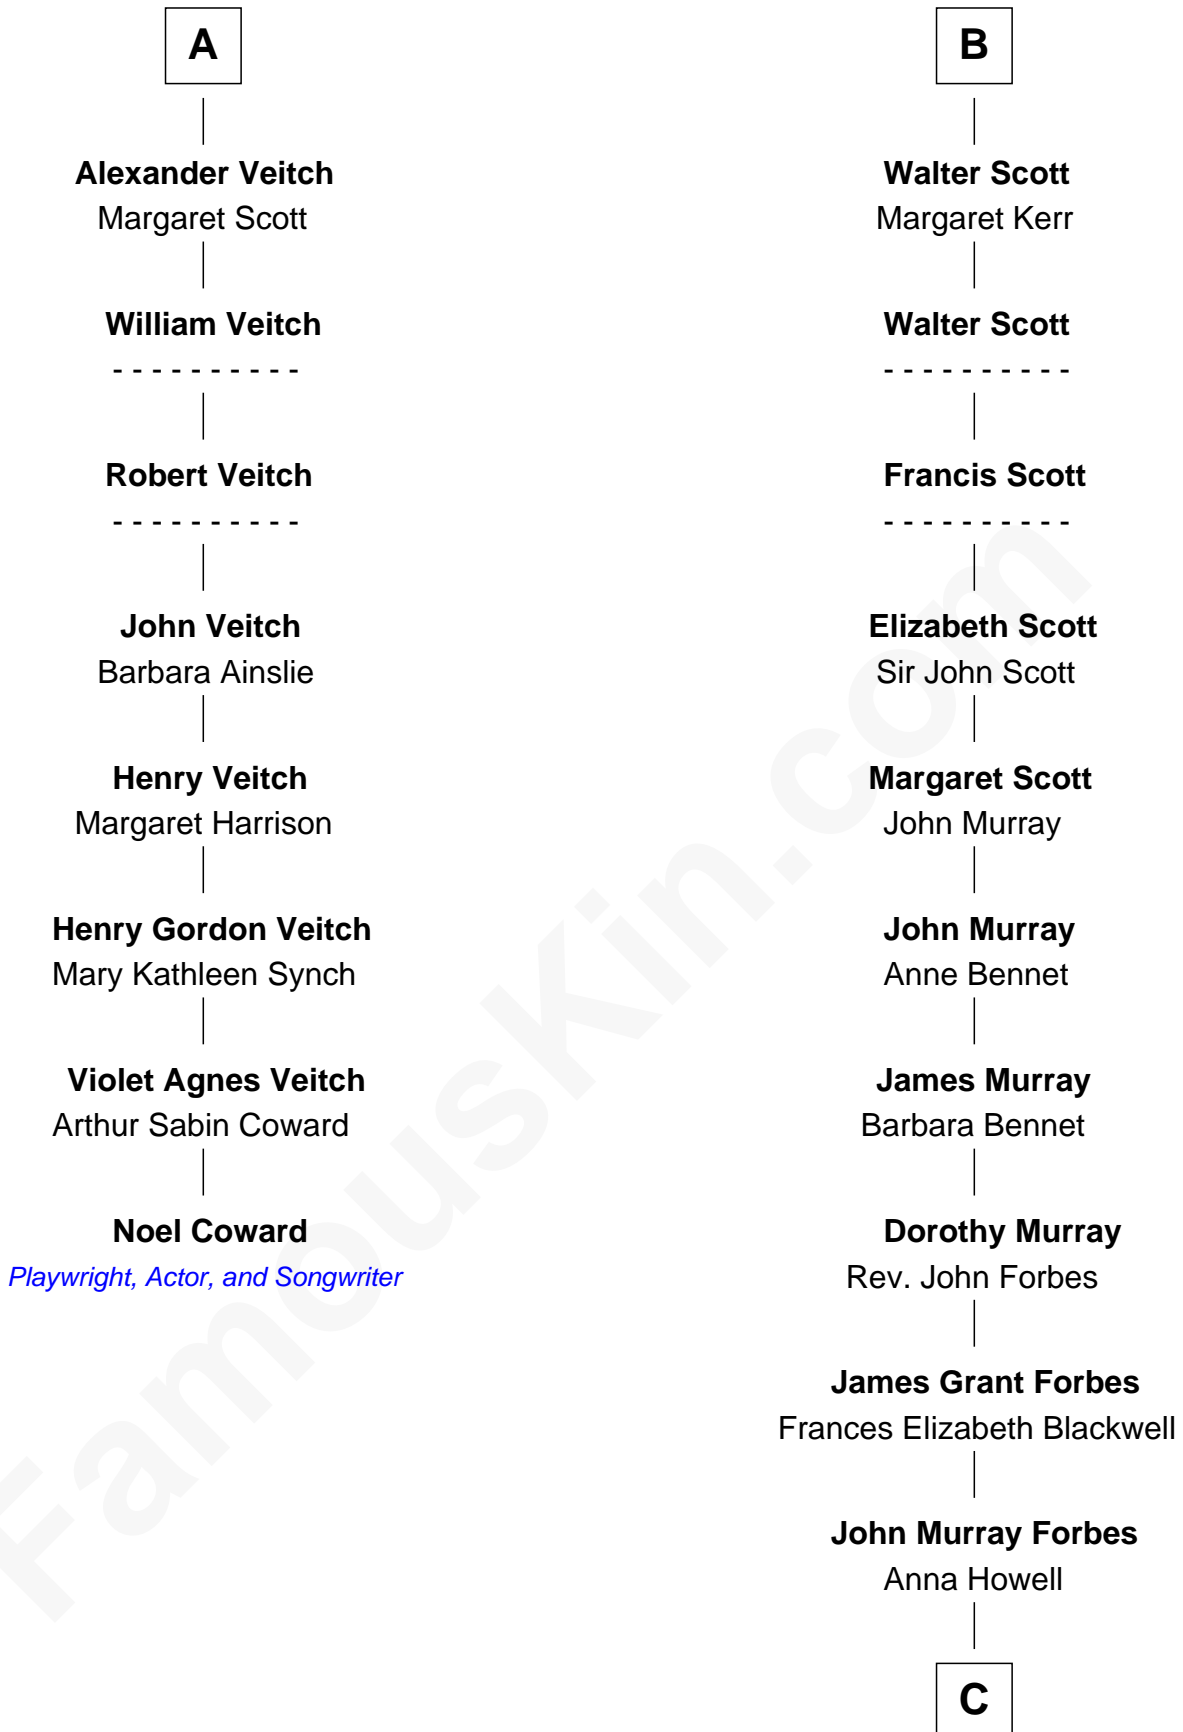

## Relationship Chart of

### Noel Coward

*Playwright, Actor, and Songwriter*

14th cousin 6 times removed of

**John Kerry**

*68th U.S. Secretary of State*

**Robert III, King of Scotland**

Anabella Drummond

**C**

**Francis Blackwell Forbes**

Isabel Clarke

**James Grant Forbes**

Margaret Tyndal Winthrop

**Rosemary Isabel Forbes**

Richard John Kerry

**John Kerry**

*68th U.S. Secretary of State*