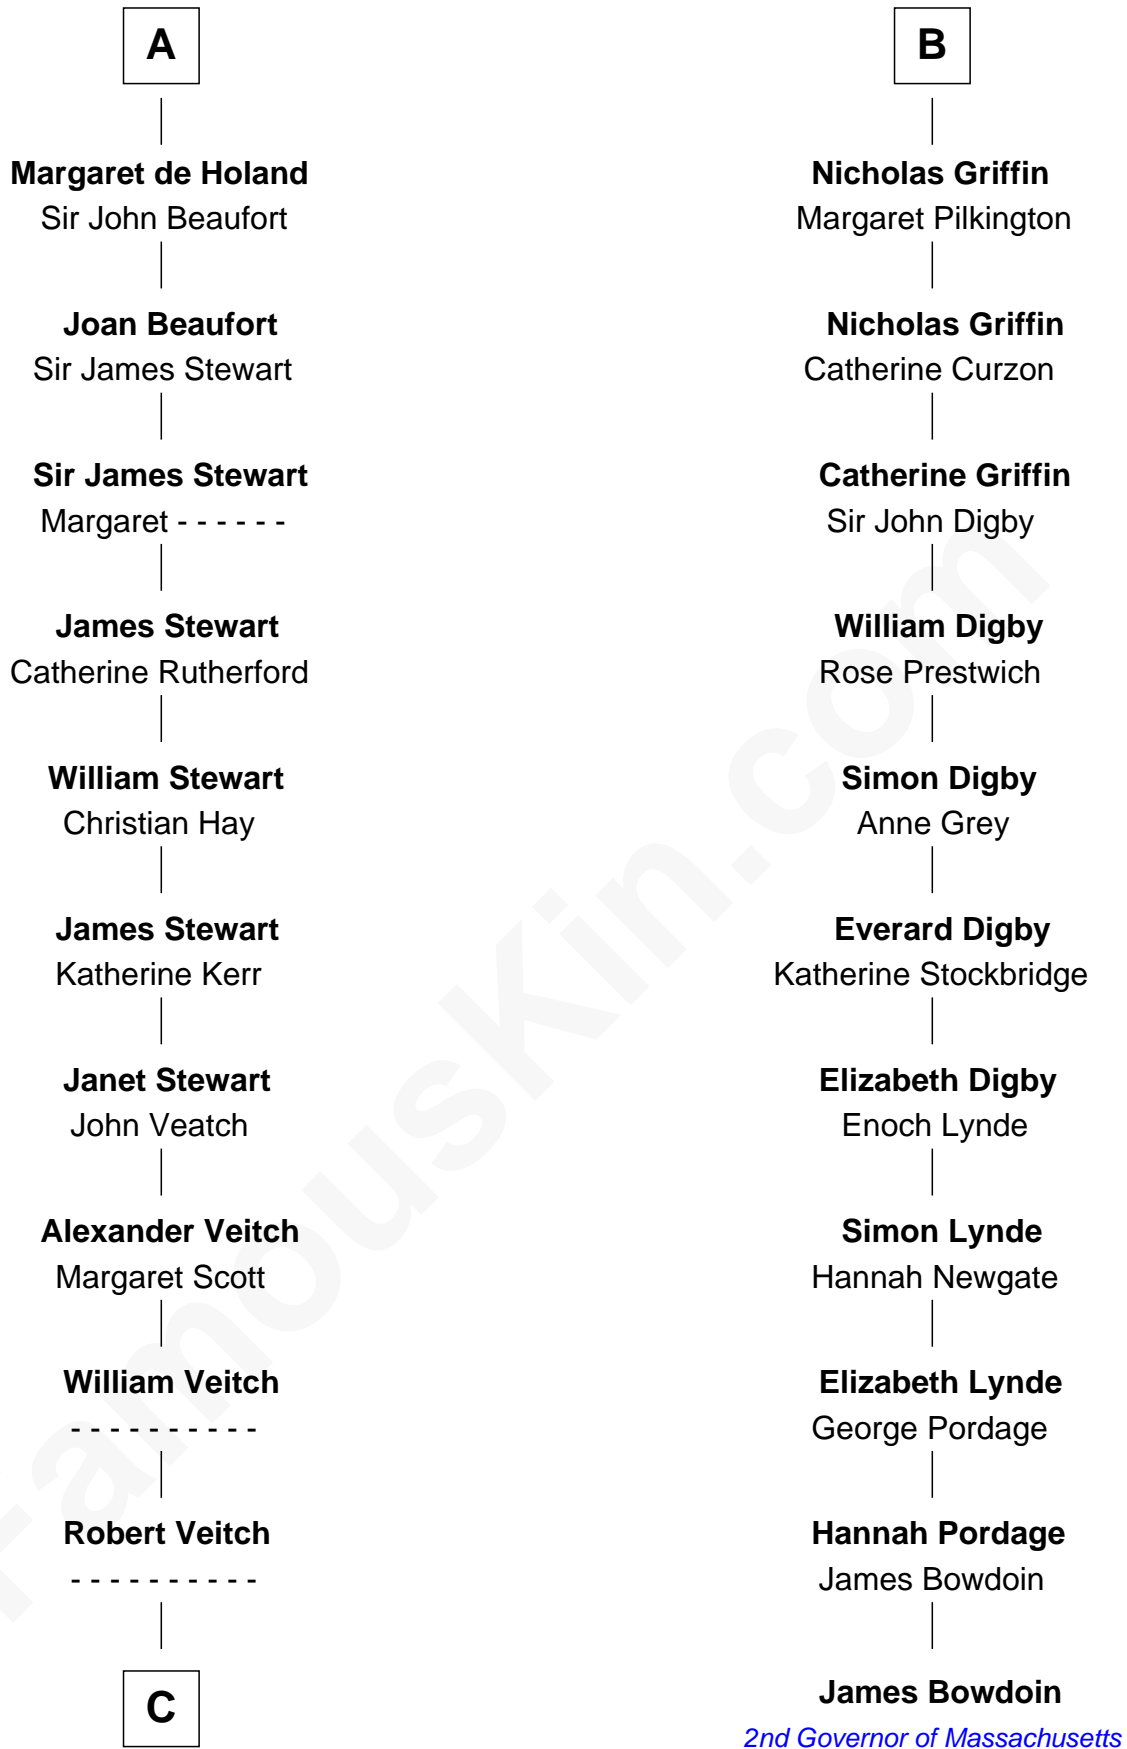

FamousKin.com

Relationship Chart of

Noel Coward

Playwright, Actor, and Songwriter

17th cousin 4 times removed of

James Bowdoin

2nd Governor of Massachusetts

Roger le Bigod

Ida de Tony

C

—
John Veitch

Barbara Ainslie

—
Henry Veitch

Margaret Harrison

—
Henry Gordon Veitch

Mary Kathleen Synch

—
Violet Agnes Veitch

Arthur Sabin Coward

—
Noel Coward

Playwright, Actor, and Songwriter