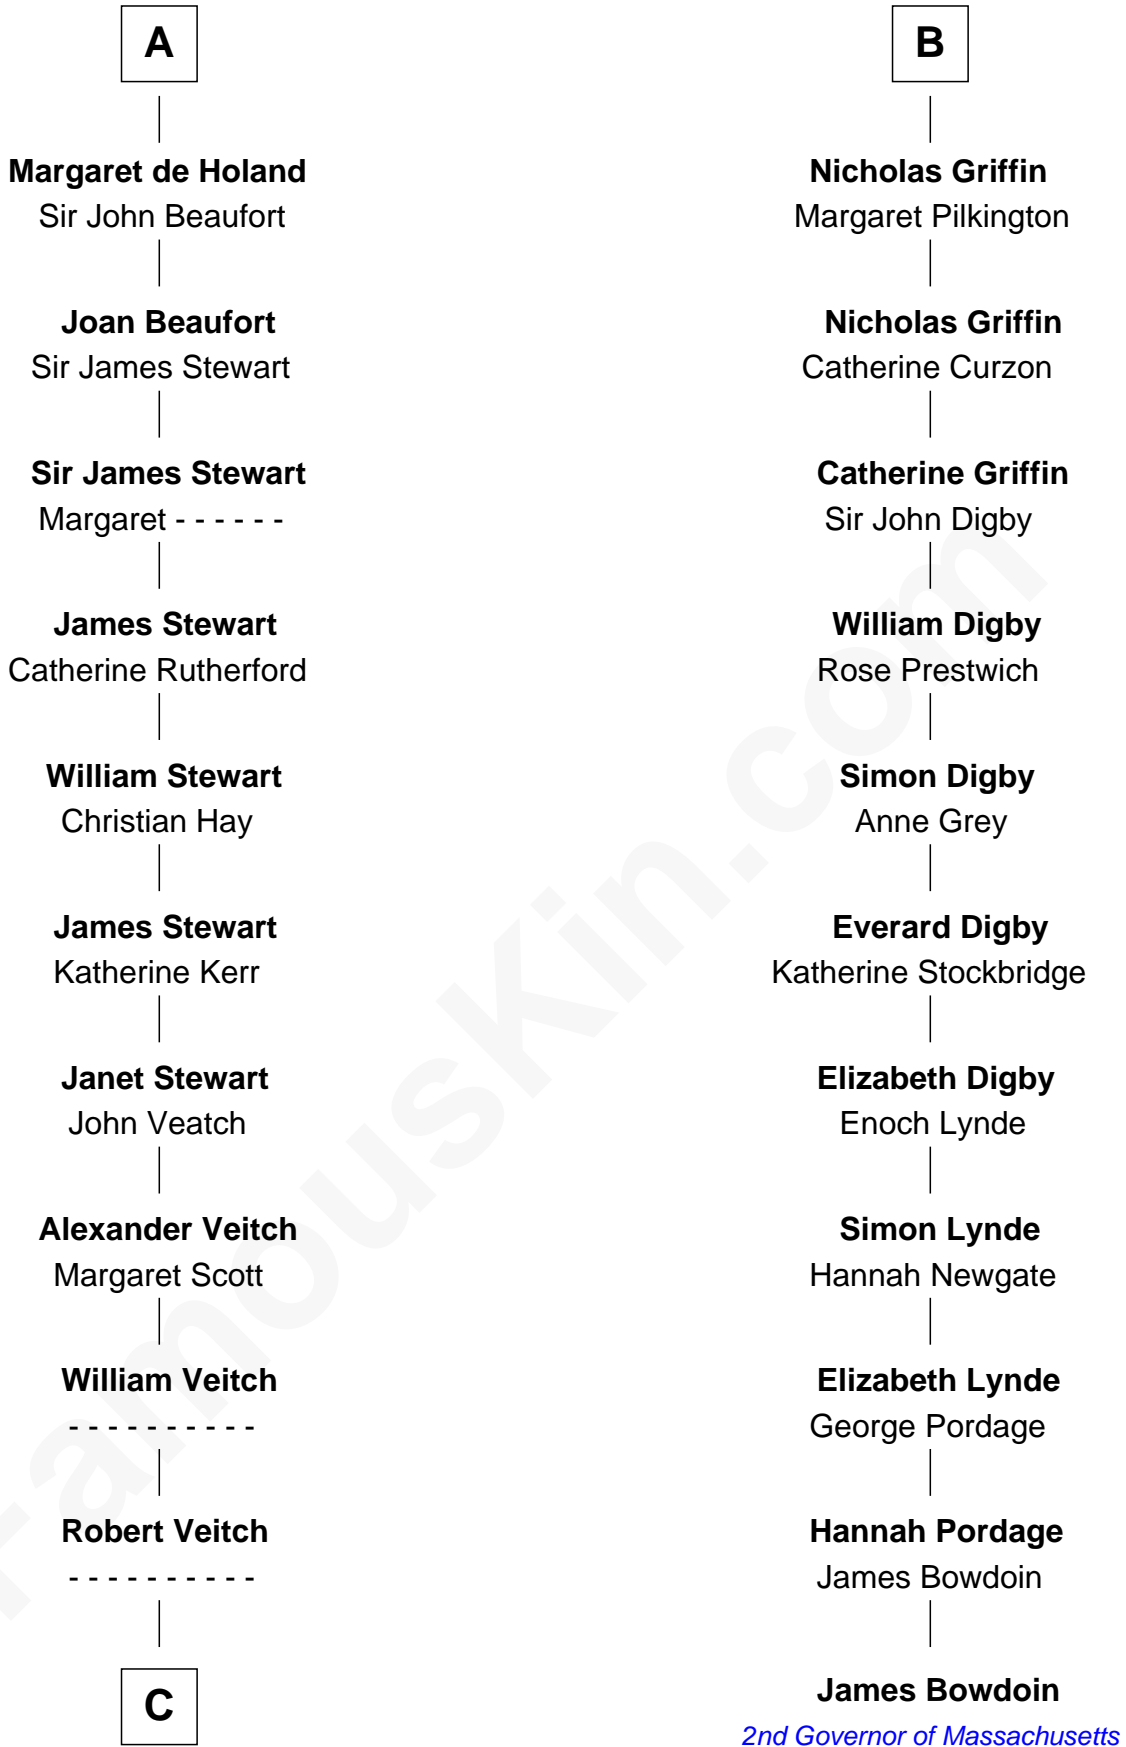

FamousKin.com

Relationship Chart of

Noel Coward

Playwright, Actor, and Songwriter

17th cousin 4 times removed of

James Bowdoin

2nd Governor of Massachusetts

Alan of Galloway

Joan de Grelle

John de la Warre

Maude la Zouche

Sir Robert de Holland

Catherine de la Warre

Sir Warin le Latimer

Thomas Holand

Joan Plantagenet

Elizabeth le Latimer

Sir Thomas Griffin

Sir Thomas de Holand

Alice Fitzalan

Richard Griffin

Anna Chamberlain

A

B