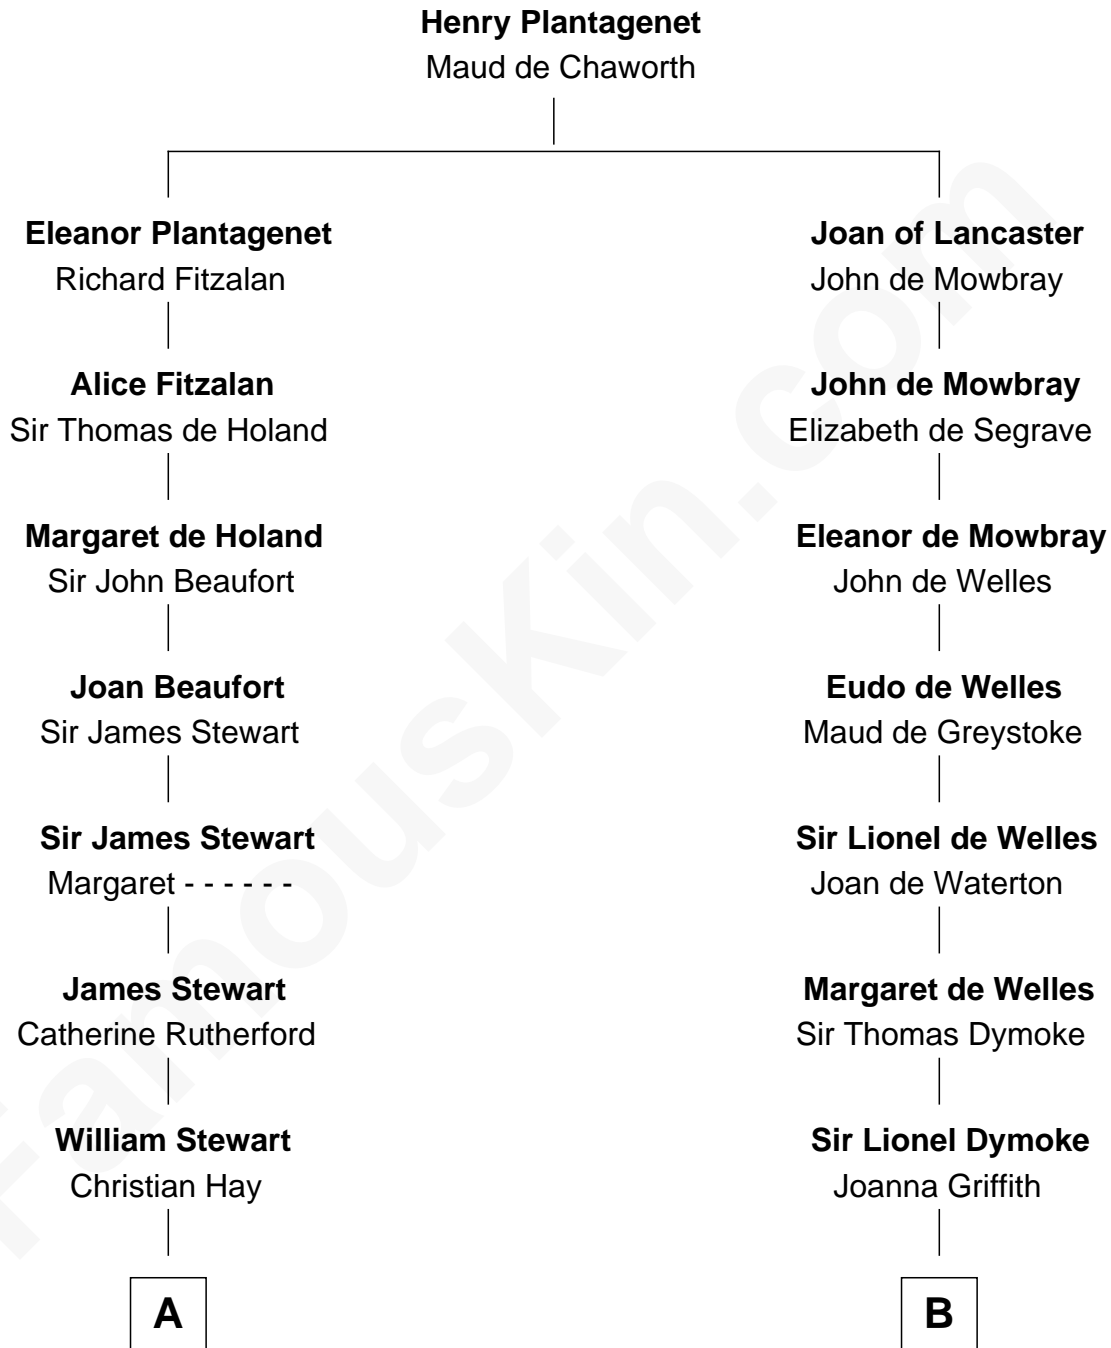

## Relationship Chart of

### Noel Coward

*Playwright, Actor, and Songwriter*

16th cousin 5 times removed of

**Lucille Ball**

*TV Actress - "I Love Lucy"*

**C**

**Sally Bennet Osborn**

Newman Durrell

**George Osborn Durrell**

Anne Jane Jewell

**Nellie Rebecca Durrell**

Jasper Clinton Ball

**Henry Durrell Ball**

Desiree Evelyn Hunt

**Lucille Ball**

*TV Actress - "I Love Lucy"*